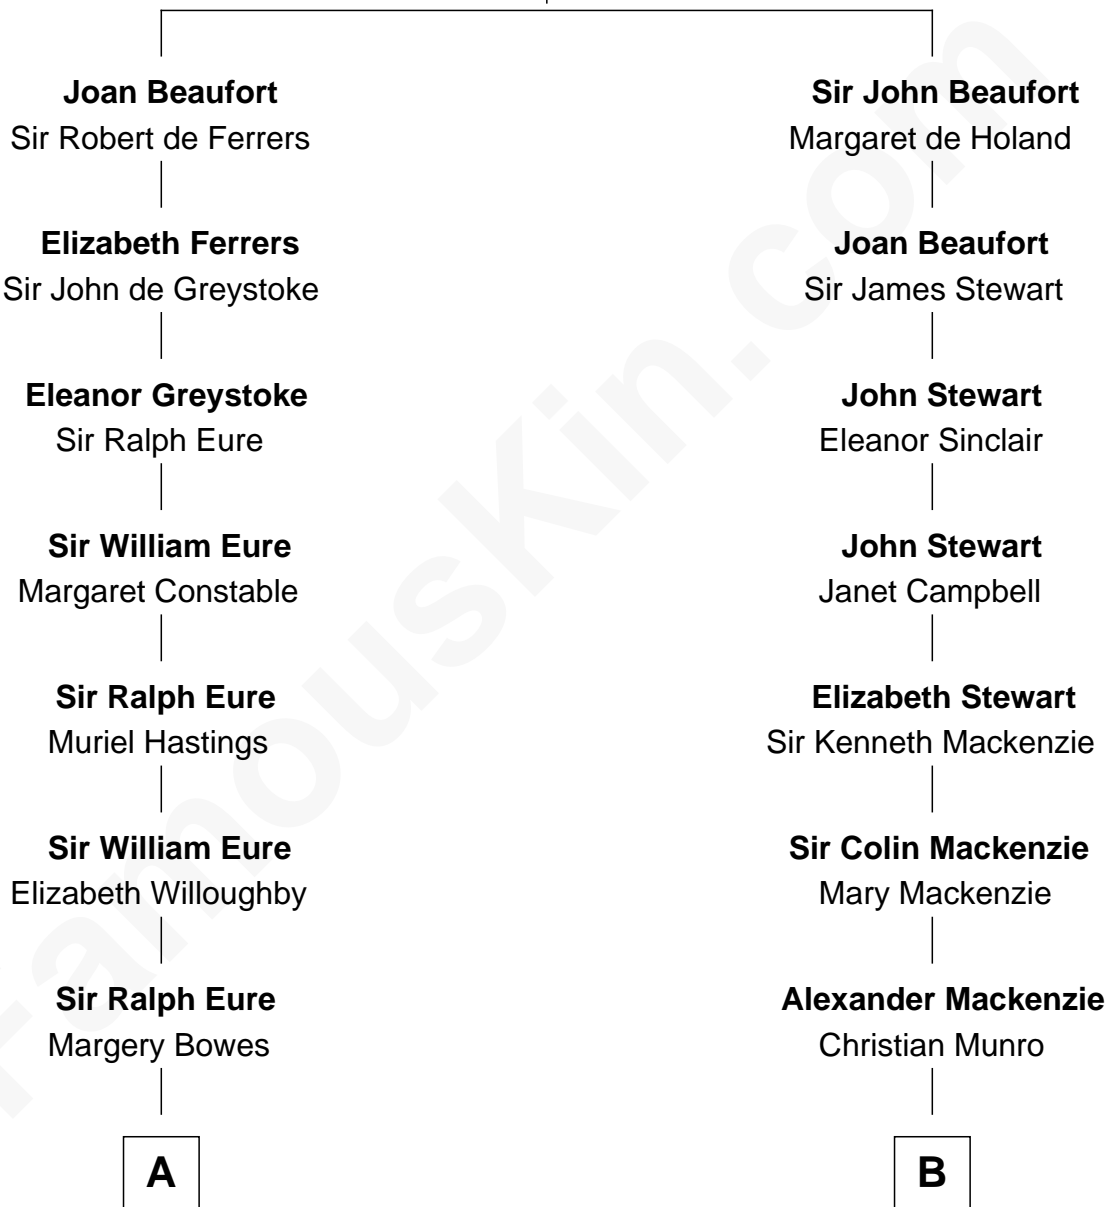

## Relationship Chart of

### Sandra Day O'Connor

*First Female U.S. Supreme Court Justice*

16th cousin 3 times removed of

### Eleanor Roosevelt

*First Lady of President Franklin D. Roosevelt*

**John of Gaunt**  
Katherine Roet

**C**

Henry Clay Day  
Alice Edith Hilton

Henry R. Day  
Ada Mae Wilkey

Sandra Day O'Connor  
*U.S. Supreme Court Justice*