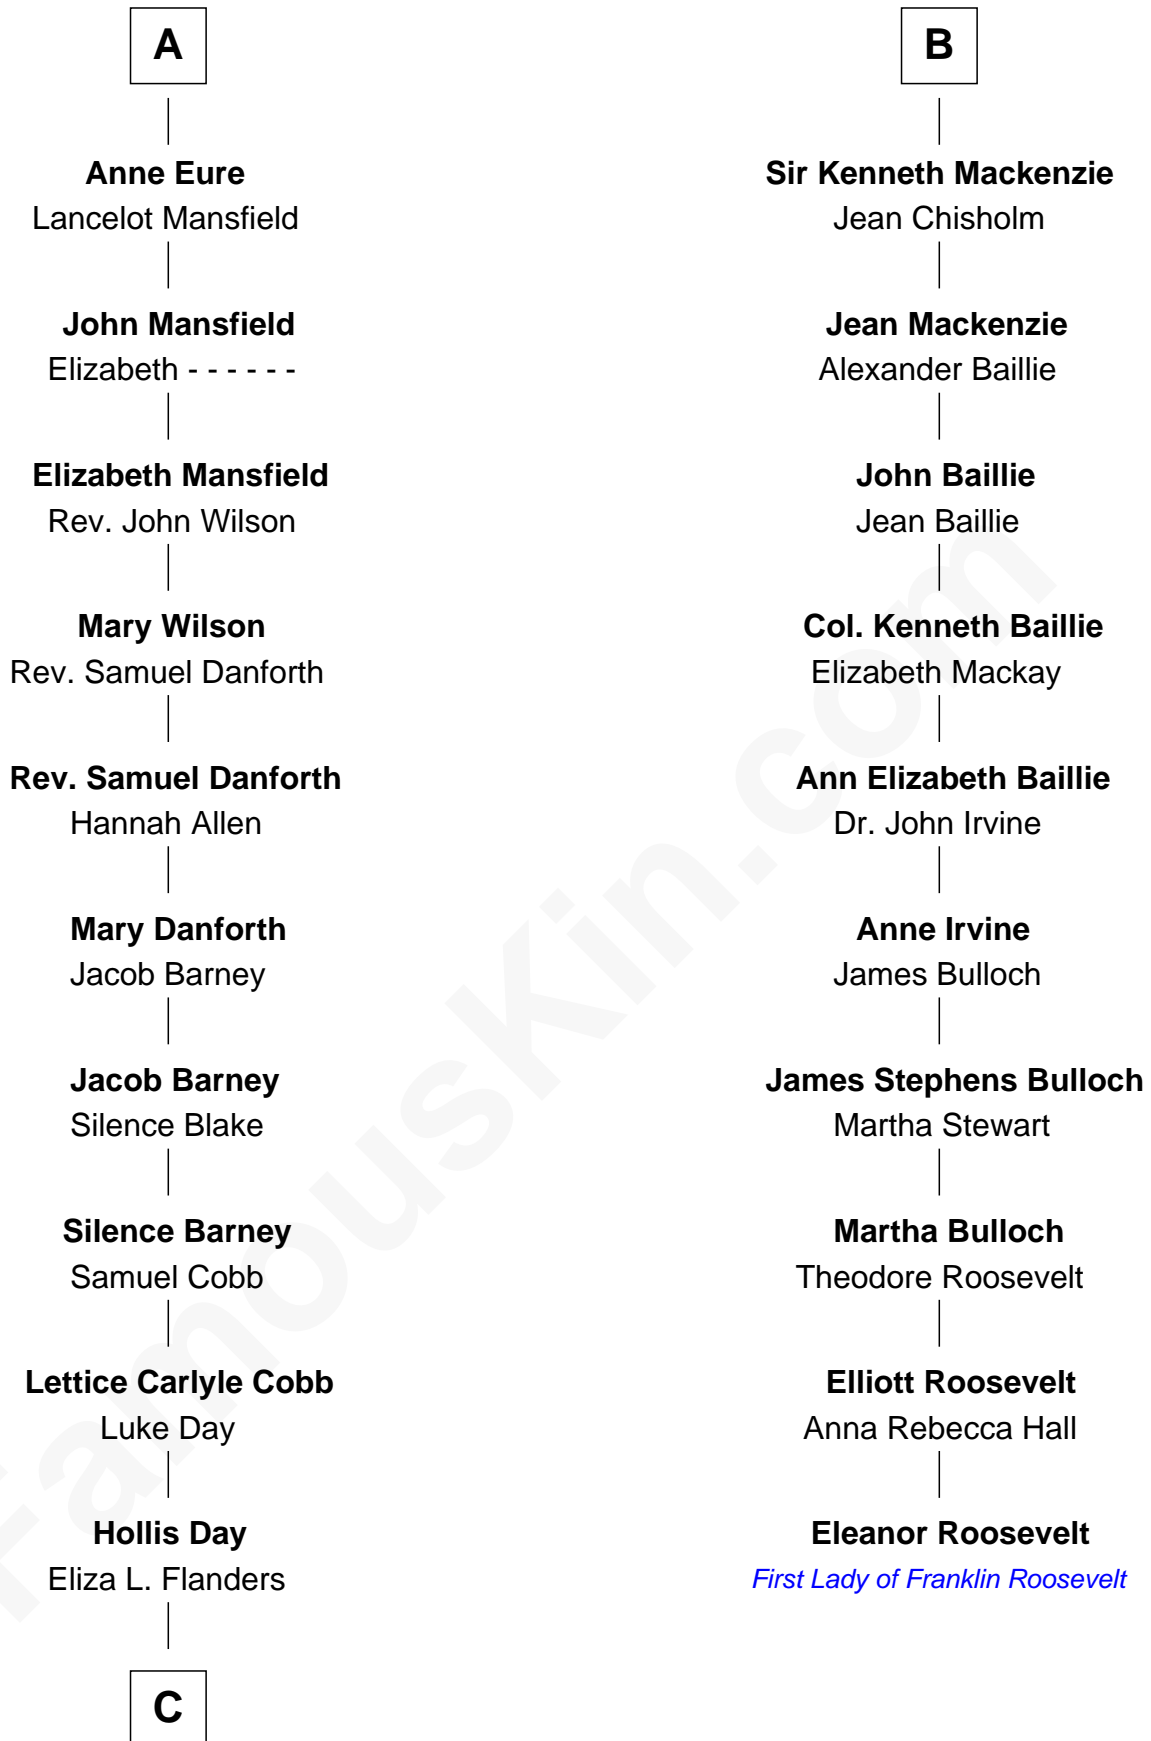

## Relationship Chart of

### Sandra Day O'Connor

*First Female U.S. Supreme Court Justice*

16th cousin 3 times removed of

### Eleanor Roosevelt

*First Lady of President Franklin D. Roosevelt*

**John of Gaunt**  
Katherine Roet

**C**

Henry Clay Day  
Alice Edith Hilton

Henry R. Day  
Ada Mae Wilkey

Sandra Day O'Connor  
*U.S. Supreme Court Justice*