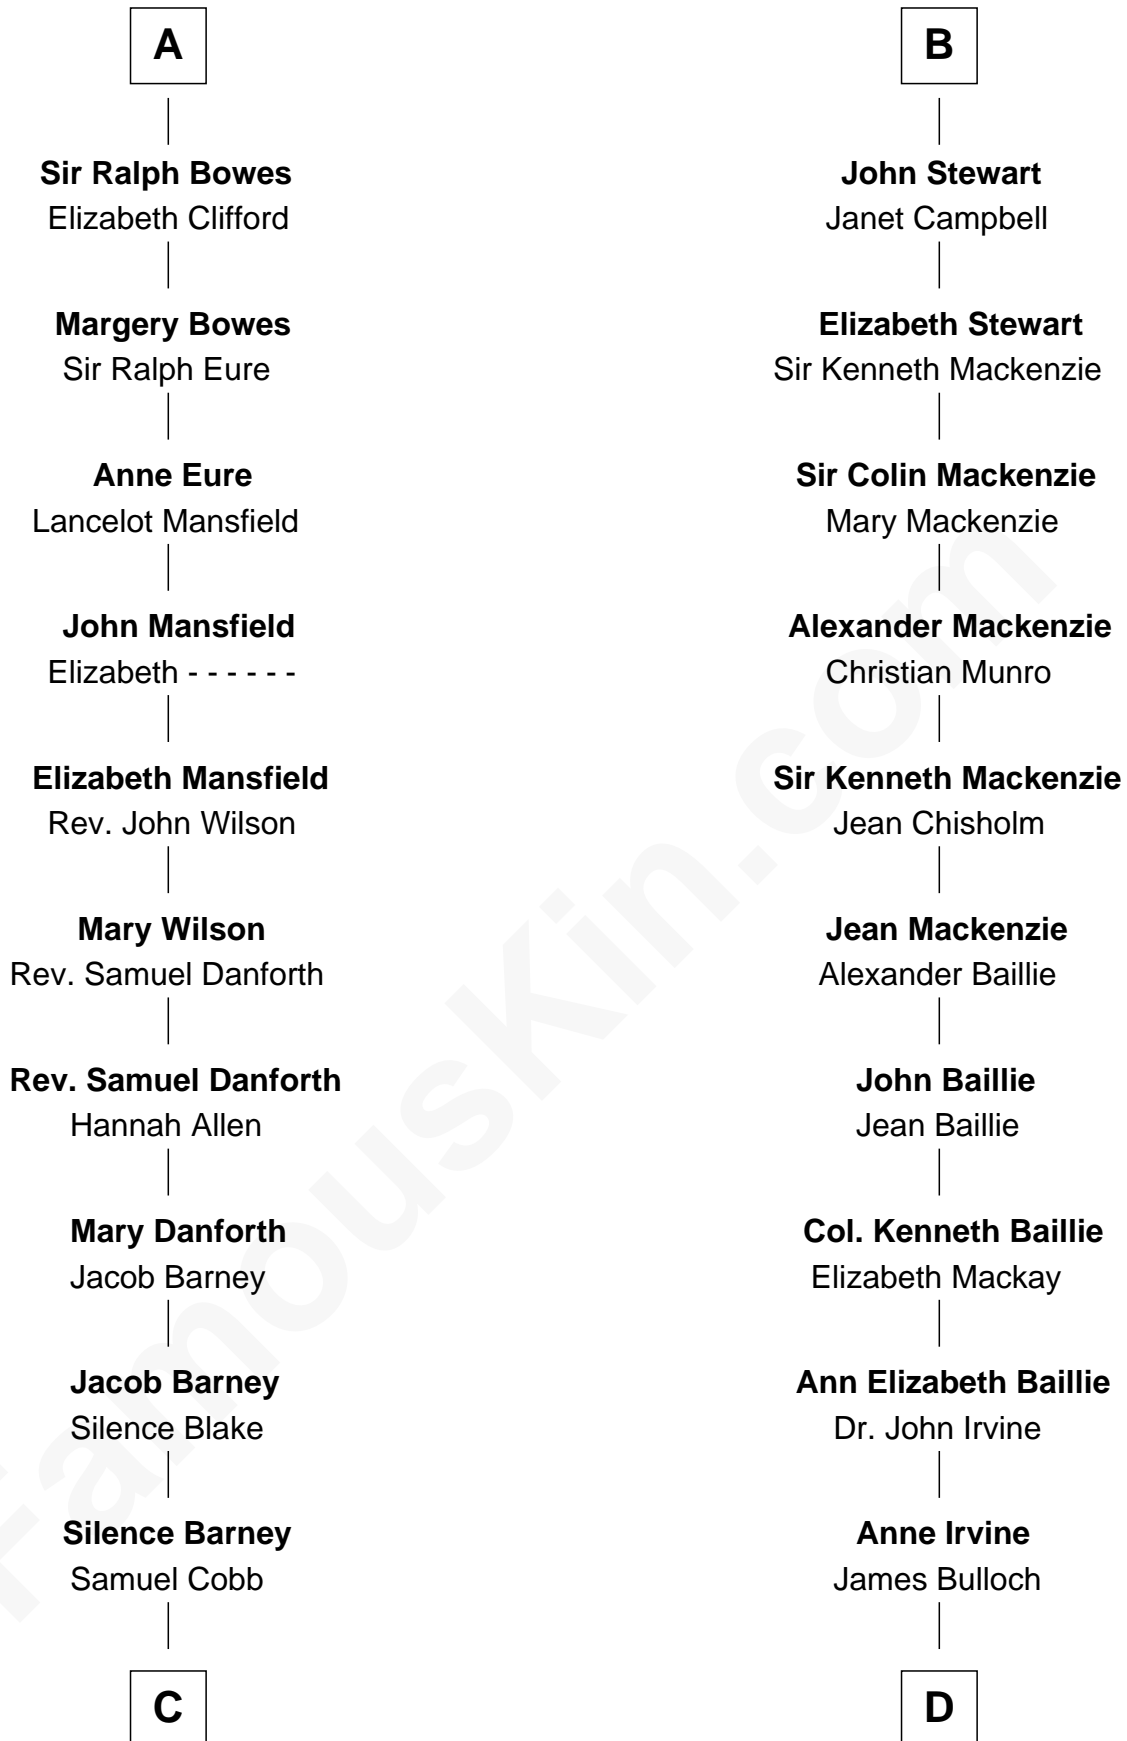

## Relationship Chart of

### Sandra Day O'Connor

*First Female U.S. Supreme Court Justice*

20th cousin 1 time removed of

### Eleanor Roosevelt

*First Lady of President Franklin D. Roosevelt*

**C**

**Lettice Carlyle Cobb**

Luke Day

**Hollis Day**

Eliza L. Flanders

**Henry Clay Day**

Alice Edith Hilton

**Henry R. Day**

Ada Mae Wilkey

**Sandra Day O'Connor**

*U.S. Supreme Court Justice*

**D**

**James Stephens Bulloch**

Martha Stewart