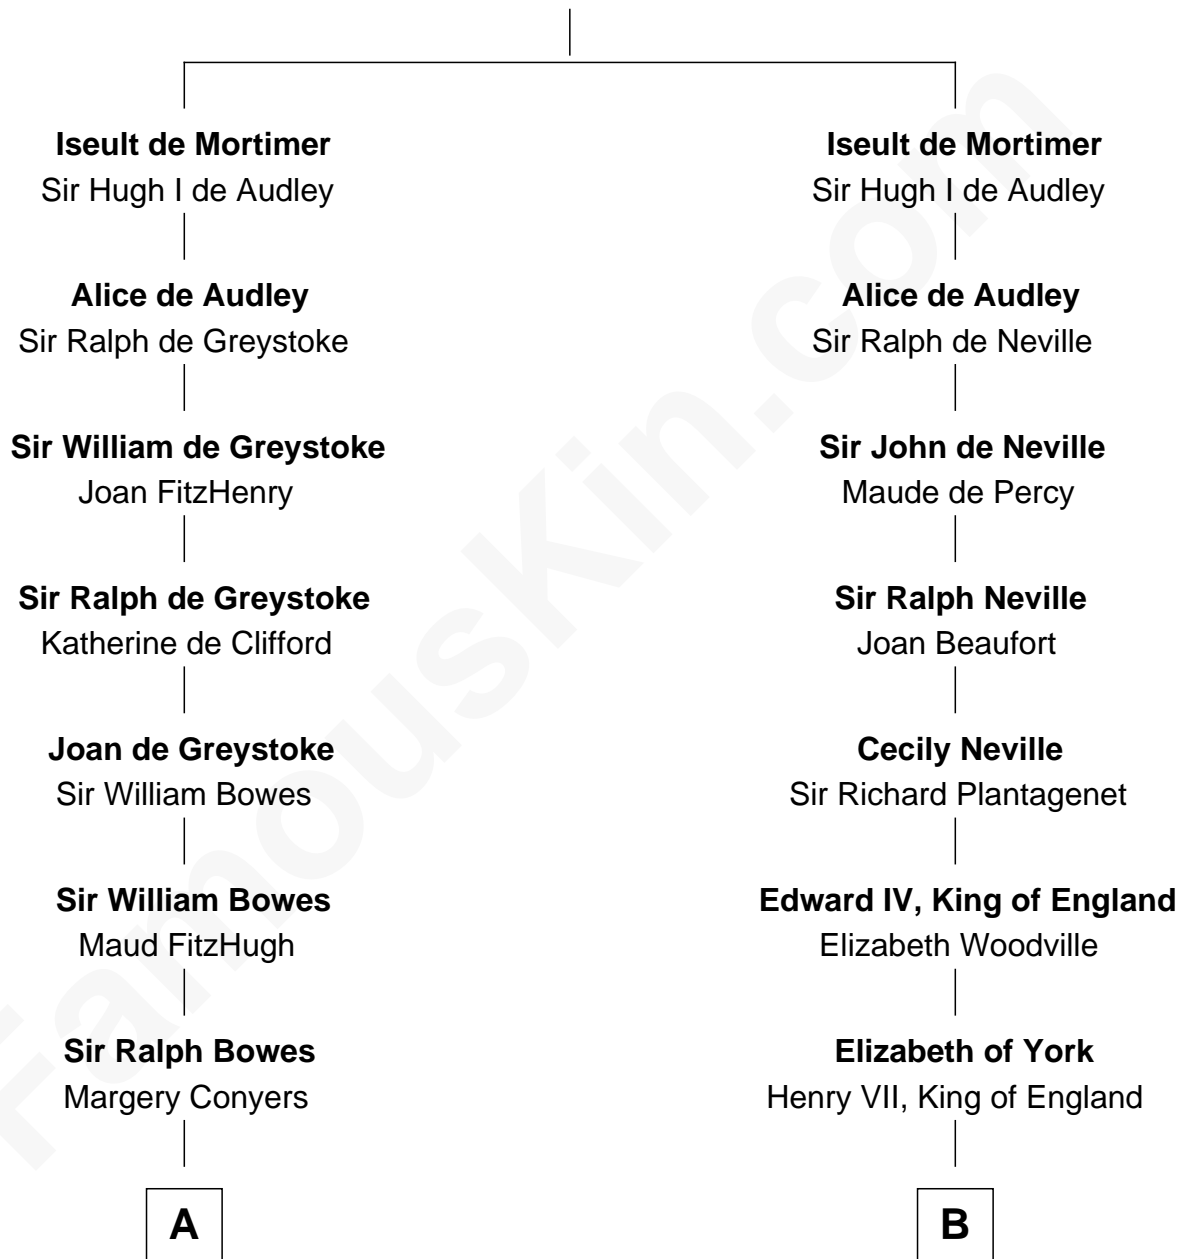

## Relationship Chart of

### Sandra Day O'Connor

*First Female U.S. Supreme Court Justice*

21st cousin of

### Eleanor Roosevelt

*First Lady of President Franklin D. Roosevelt*

**Sir Edmund Mortimer**

Margaret de Fiennes

**C**

**Lettice Carlyle Cobb**

Luke Day

**Hollis Day**

Eliza L. Flanders

**Henry Clay Day**

Alice Edith Hilton

**Henry R. Day**

Ada Mae Wilkey

**Sandra Day O'Connor**

*U.S. Supreme Court Justice*

**D**