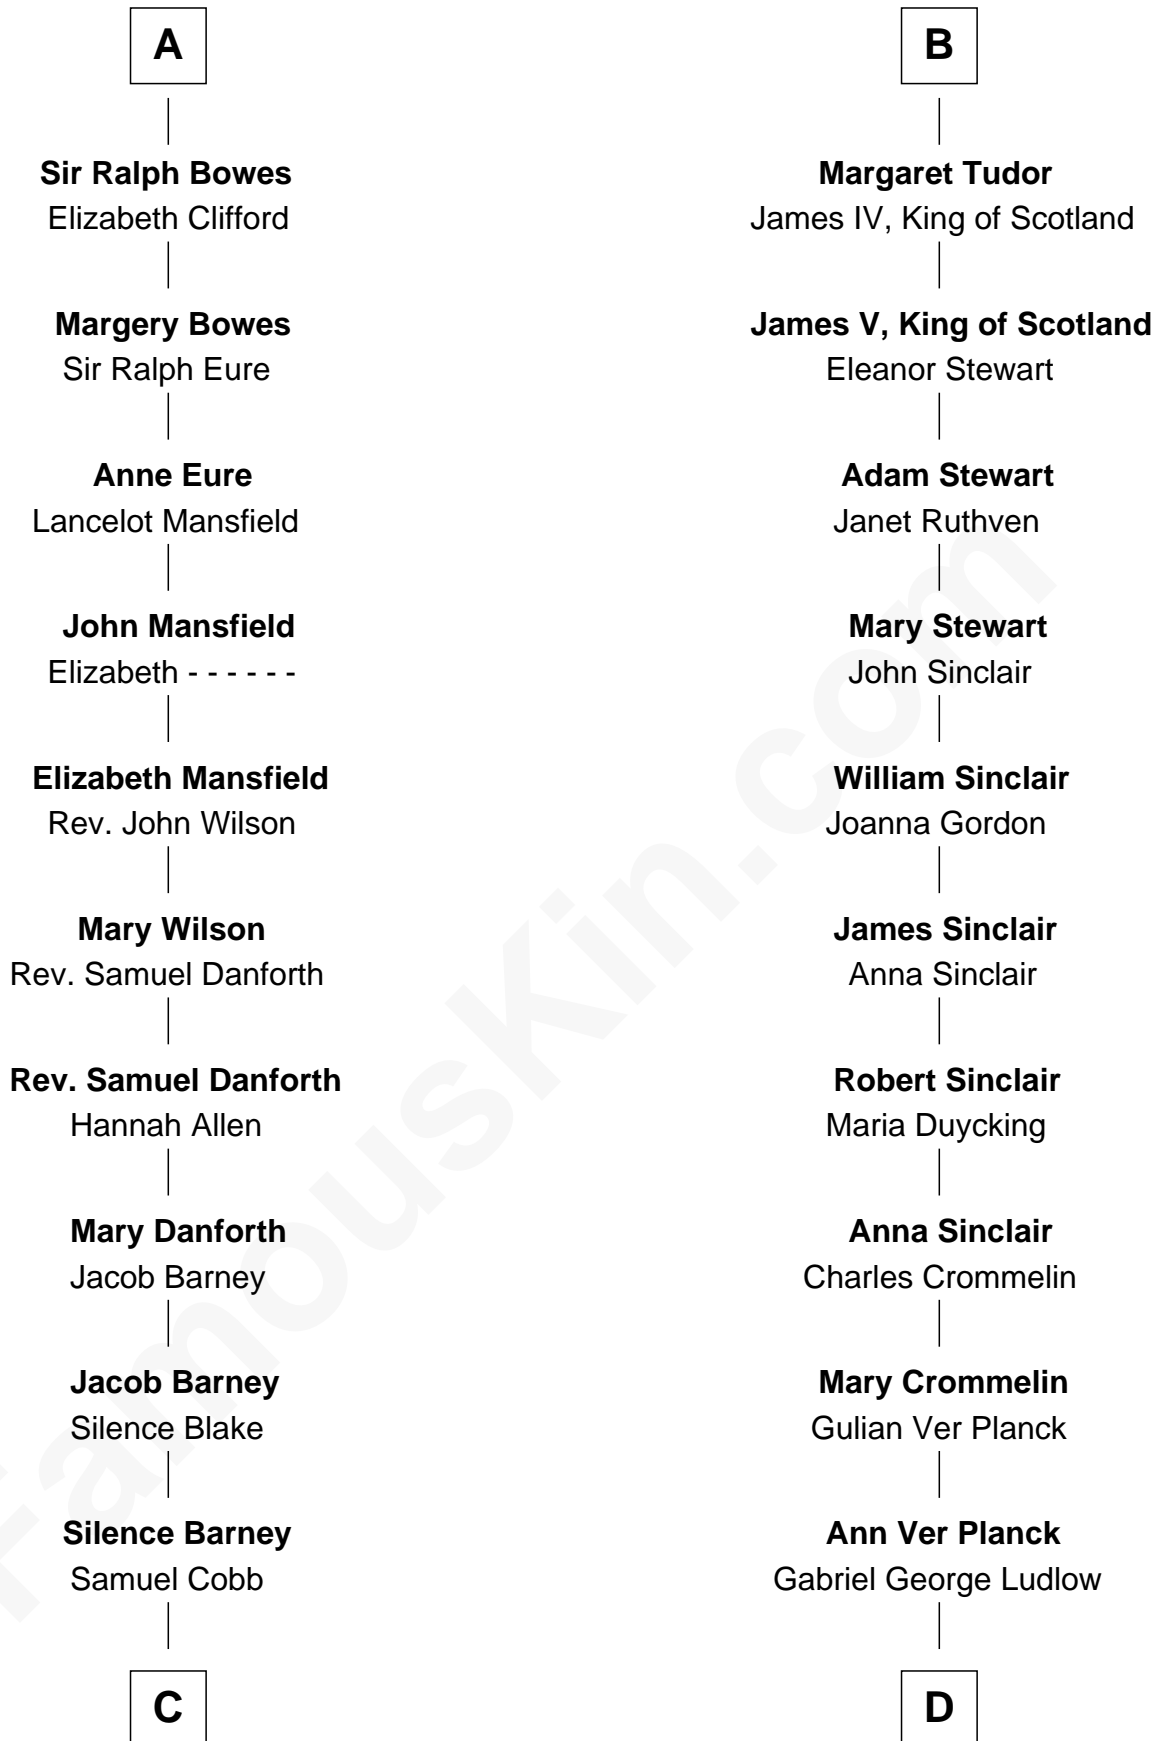

### Sandra Day O'Connor

*First Female U.S. Supreme Court Justice*

21st cousin of

### Eleanor Roosevelt

*First Lady of President Franklin D. Roosevelt*

**Sir Edmund Mortimer**

Margaret de Fiennes

**C**

**Lettice Carlyle Cobb**

Luke Day

**Hollis Day**

Eliza L. Flanders

**Henry Clay Day**

Alice Edith Hilton

**Henry R. Day**

Ada Mae Wilkey

**Sandra Day O'Connor**

*U.S. Supreme Court Justice*

**D**

**Gabriel Ver Planck Ludlow**

Elizabeth A. Hunter

**Dr. Edward Hunter Ludlow**

Elizabeth Livingston

**Mary Livingston Ludlow**

Valentine Gill Hall

**Anna Rebecca Hall**

Elliott Roosevelt