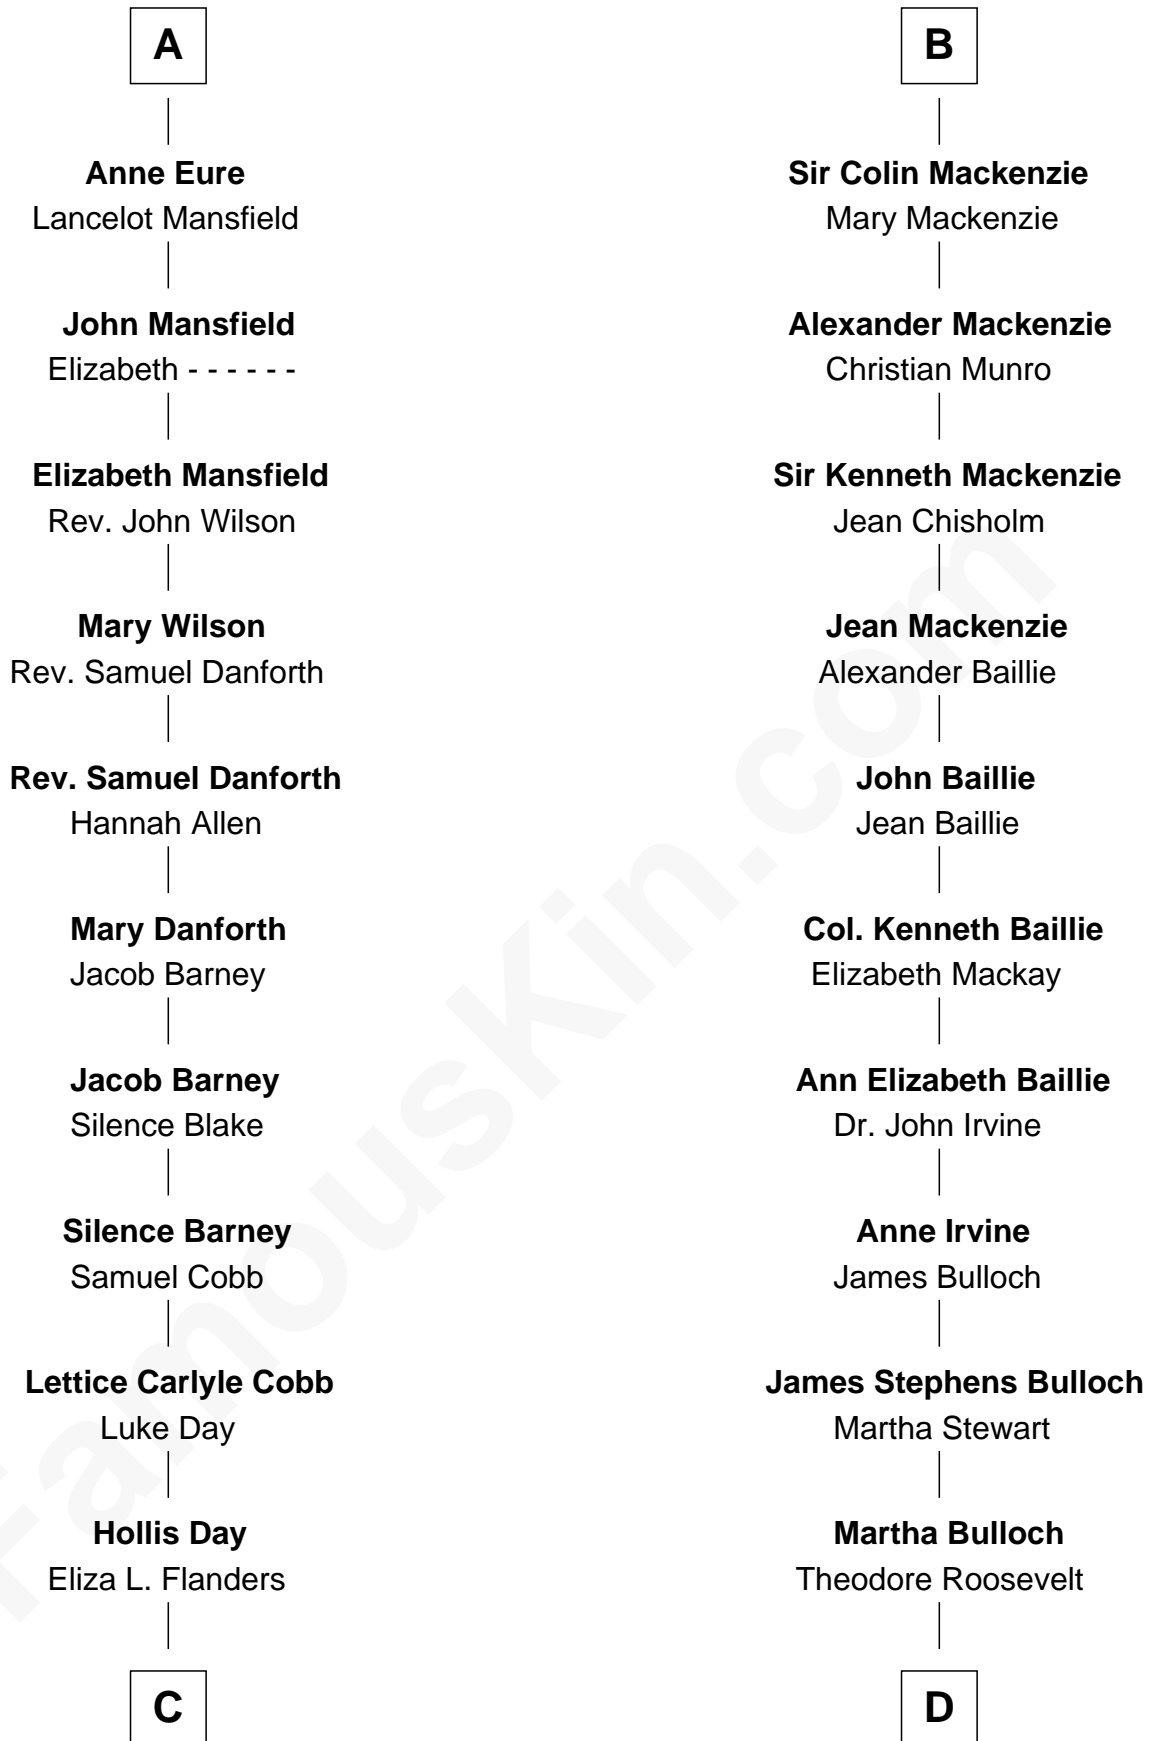

FamousKin.com

Relationship Chart of

Sandra Day O'Connor

First Female U.S. Supreme Court Justice

18th cousin 1 time removed of

Eleanor Roosevelt

First Lady of President Franklin D. Roosevelt

Edmund Fitzalan

Alice de Warenne

C

Henry Clay Day
Alice Edith Hilton

Henry R. Day
Ada Mae Wilkey

Sandra Day O'Connor
U.S. Supreme Court Justice

D

Elliott Roosevelt
Anna Rebecca Hall

Eleanor Roosevelt
First Lady of Franklin Roosevelt