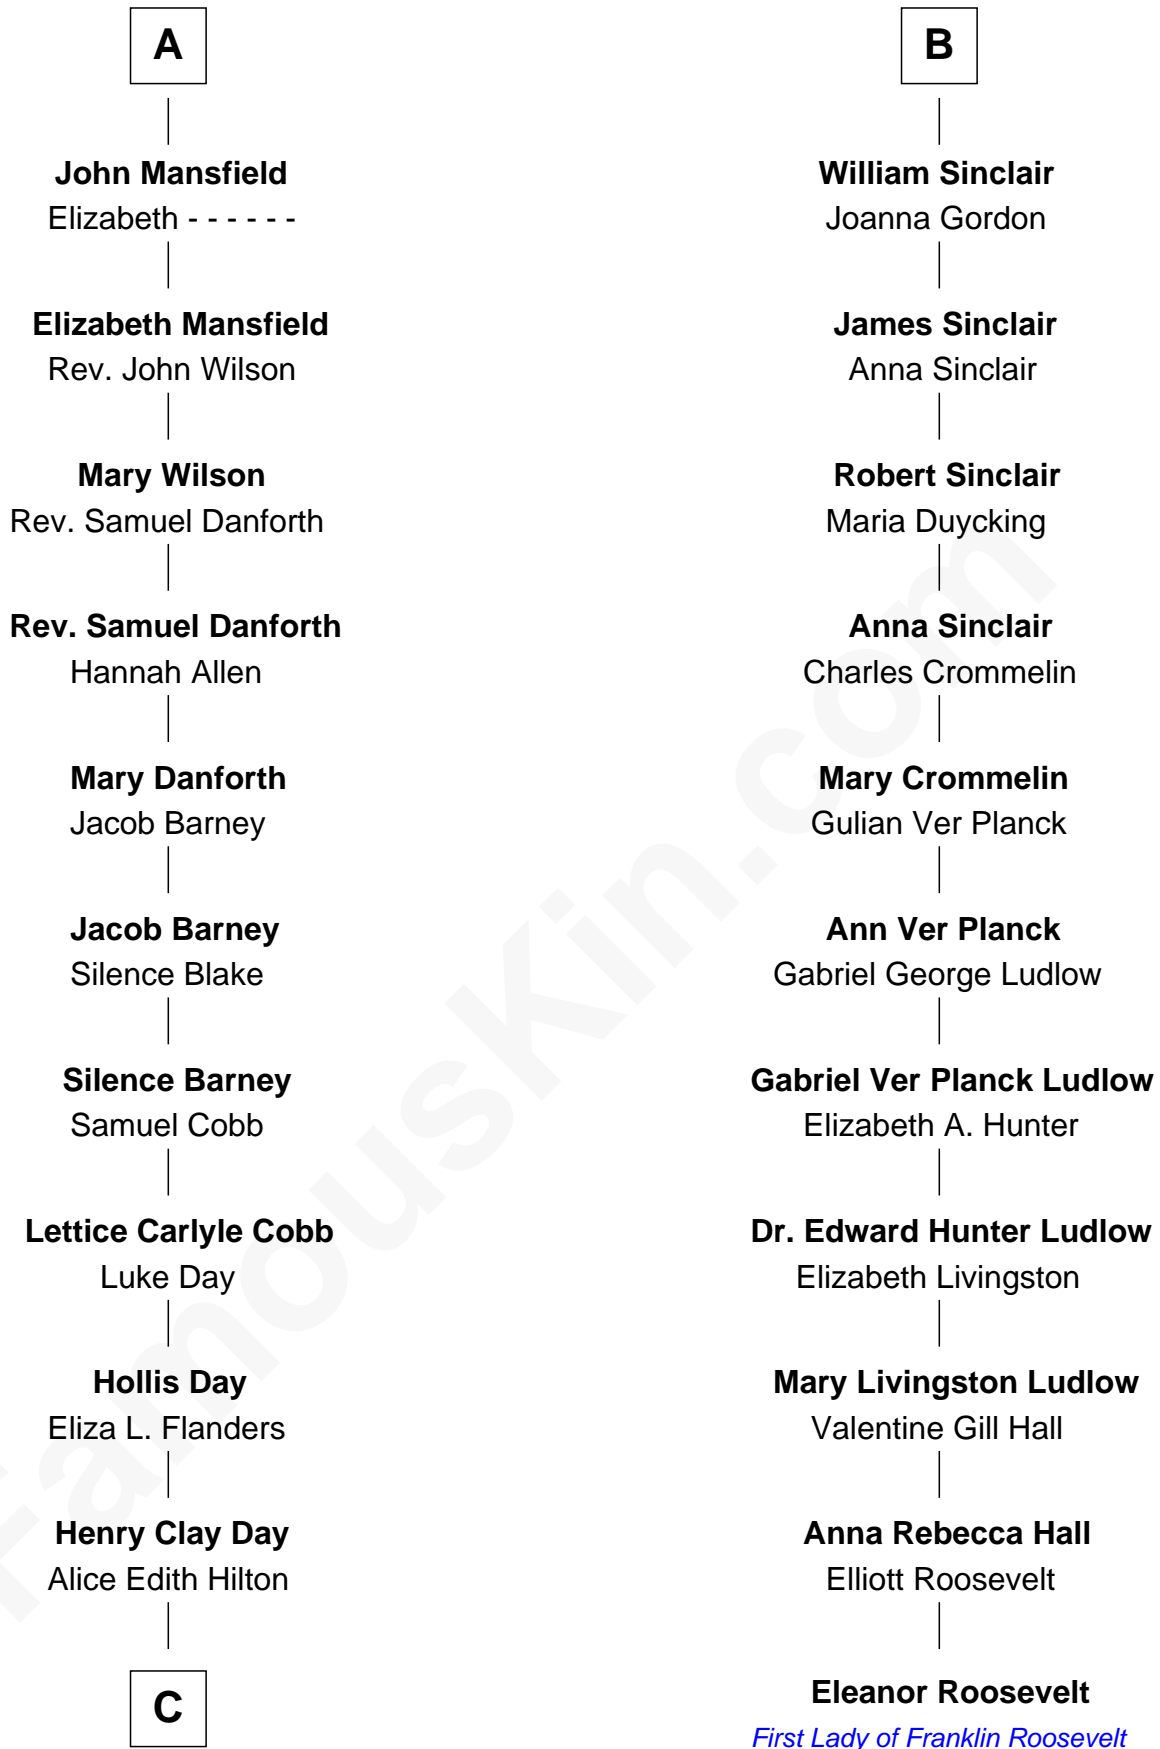

FamousKin.com

Relationship Chart of

Sandra Day O'Connor

First Female U.S. Supreme Court Justice

17th cousin 1 time removed of

Eleanor Roosevelt

First Lady of President Franklin D. Roosevelt

C

Henry R. Day
Ada Mae Wilkey

Sandra Day O'Connor
U.S. Supreme Court Justice

FamousKin.com