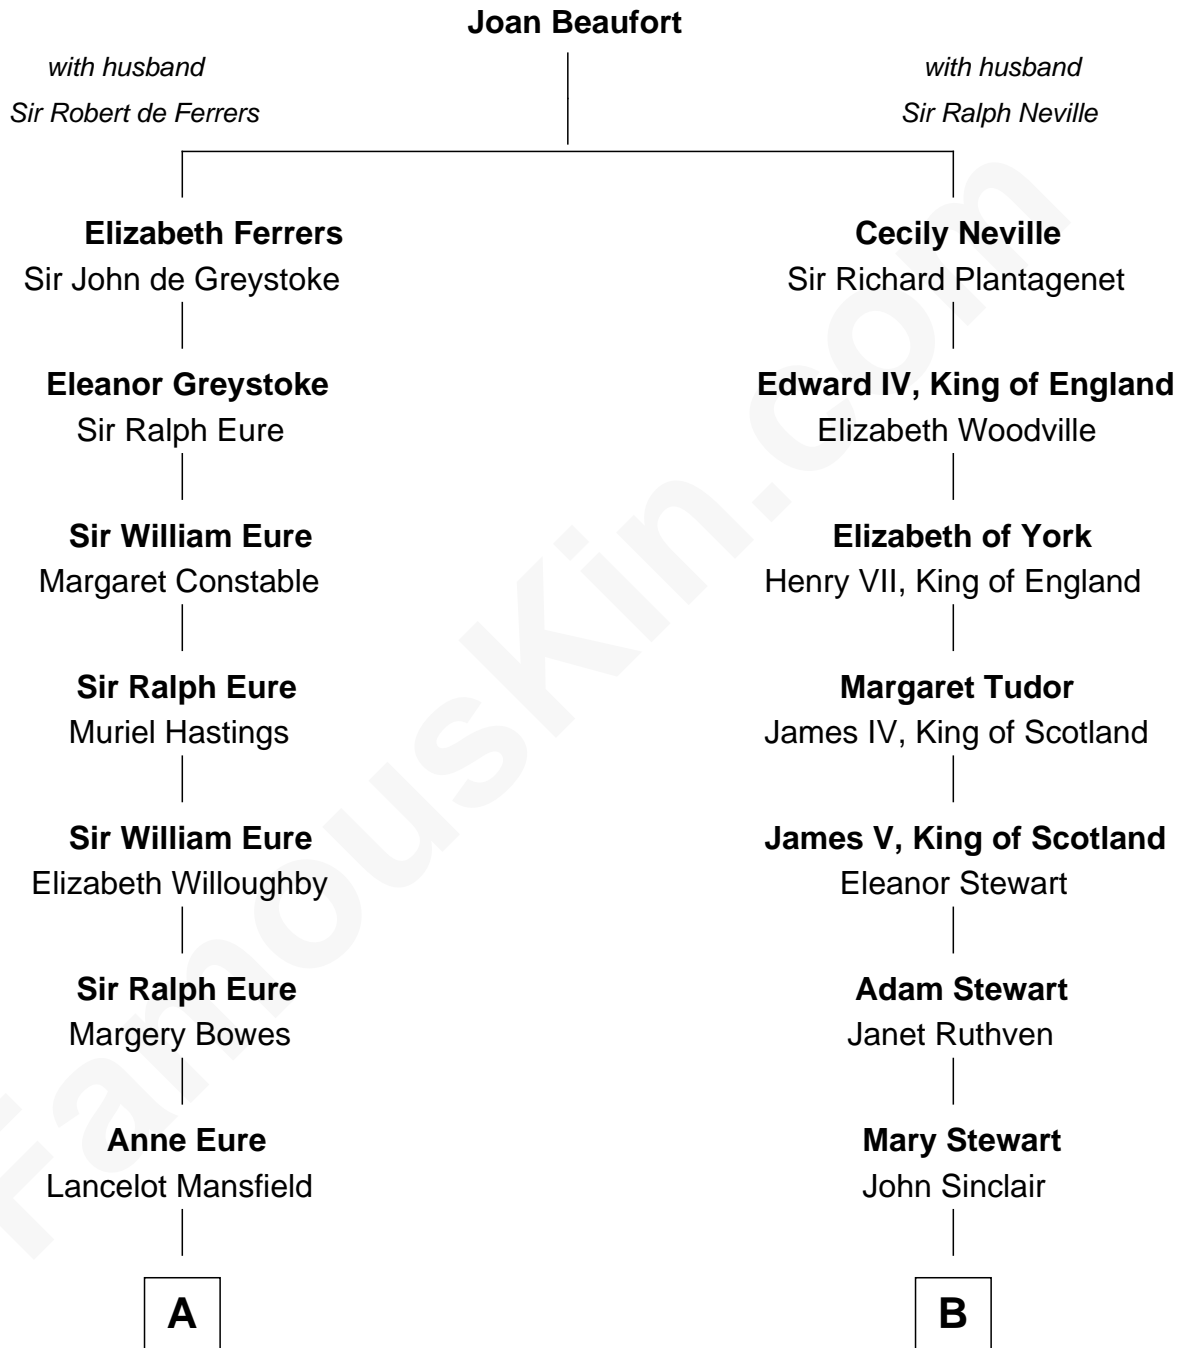

FamousKin.com

Relationship Chart of

Sandra Day O'Connor

First Female U.S. Supreme Court Justice

17th cousin 1 time removed of

Eleanor Roosevelt

First Lady of President Franklin D. Roosevelt

C

Henry R. Day
Ada Mae Wilkey

Sandra Day O'Connor
U.S. Supreme Court Justice

FamousKin.com