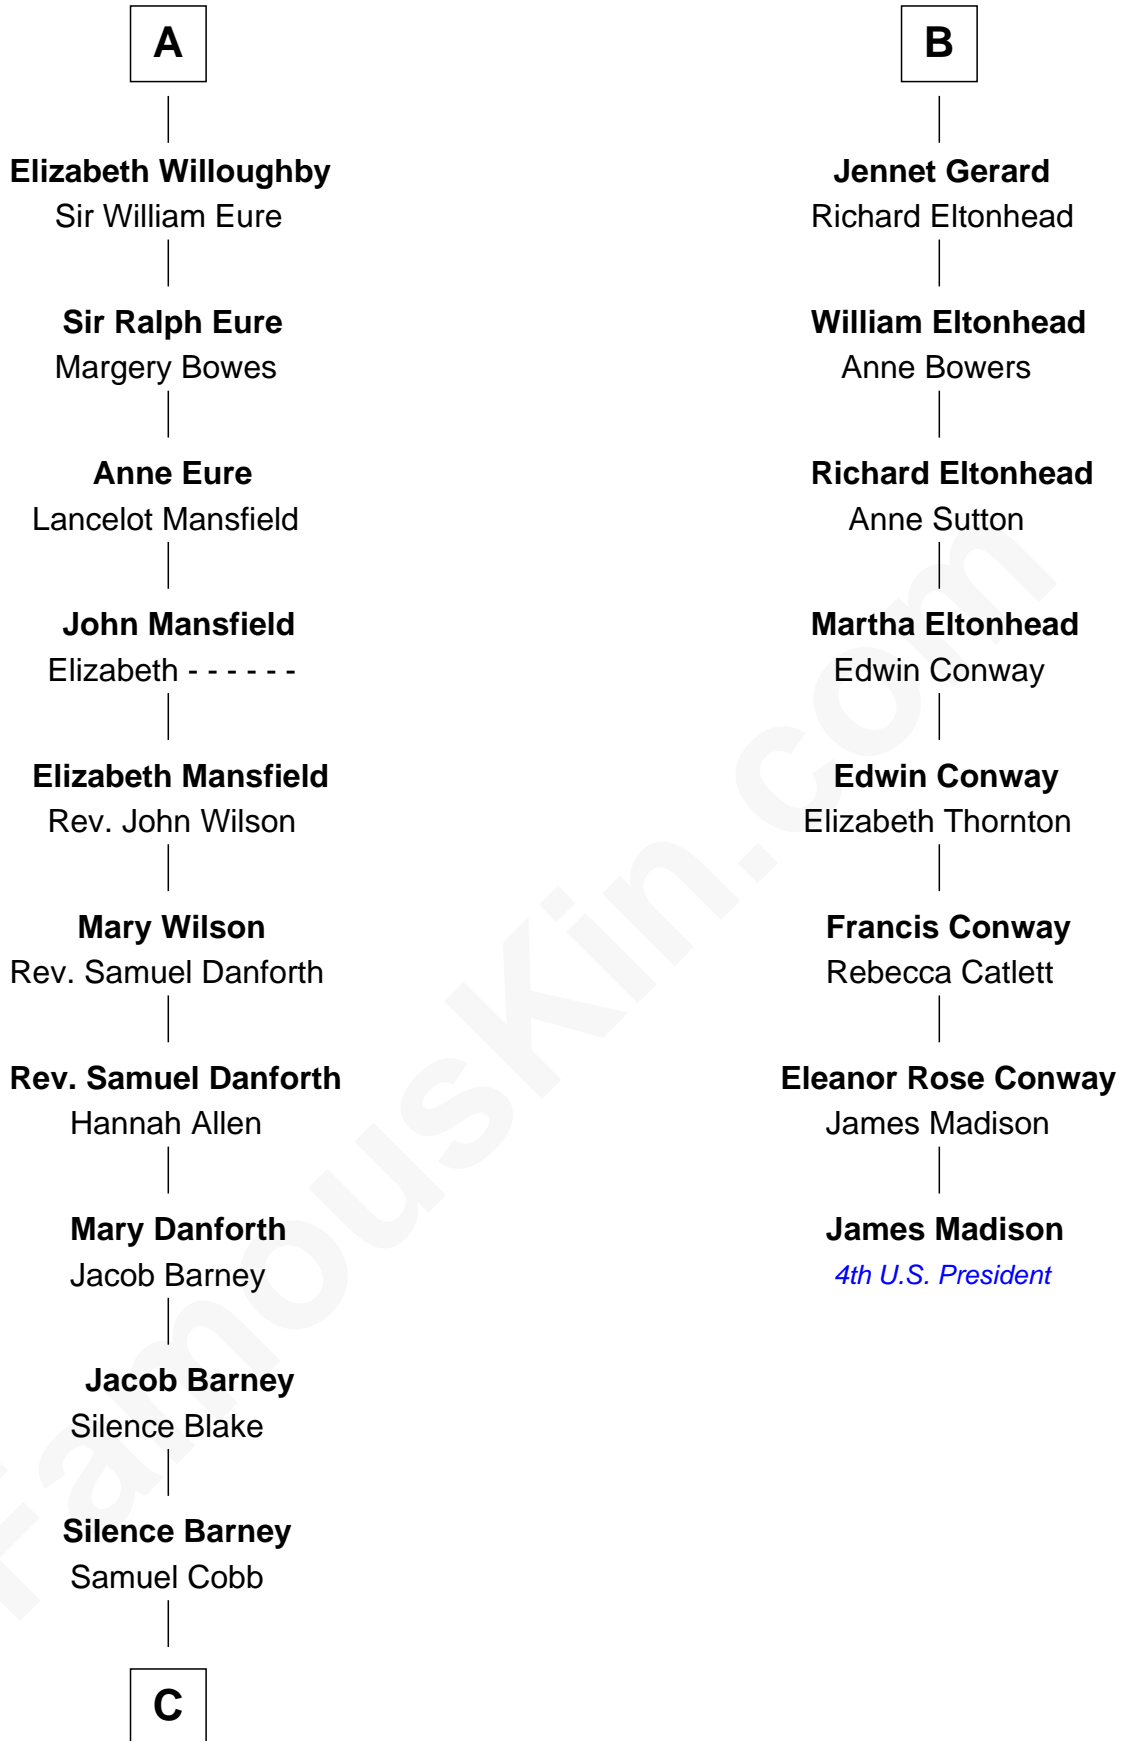

FamousKin.com

Relationship Chart of

Sandra Day O'Connor

First Female U.S. Supreme Court Justice

14th cousin 7 times removed of

James Madison

4th U.S. President

Henry Plantagenet

Maud de Chaworth

C

—
Lettice Carlyle Cobb

Luke Day

—
Hollis Day

Eliza L. Flanders

—
Henry Clay Day

Alice Edith Hilton