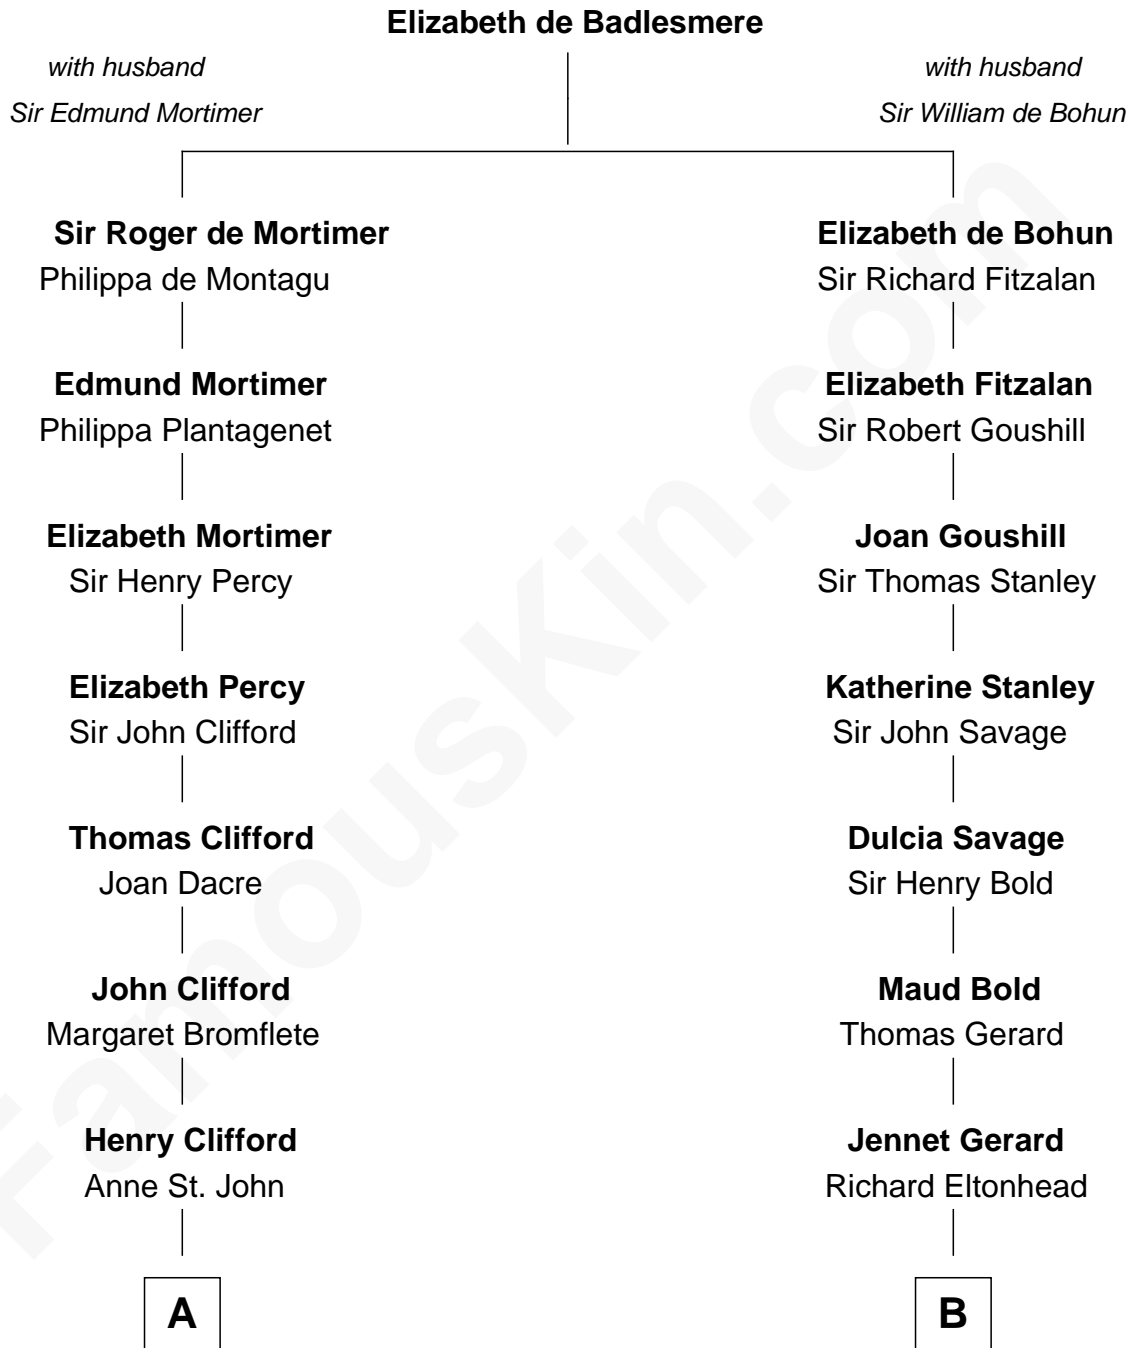

FamousKin.com

Relationship Chart of

Sandra Day O'Connor

First Female U.S. Supreme Court Justice

13th cousin 8 times removed of

James Madison
4th U.S. President

C

—
Lettice Carlyle Cobb

Luke Day

—
Hollis Day

Eliza L. Flanders

—
Henry Clay Day

Alice Edith Hilton

—
Henry R. Day

Ada Mae Wilkey

—
Sandra Day O'Connor

U.S. Supreme Court Justice

FamousKin.com