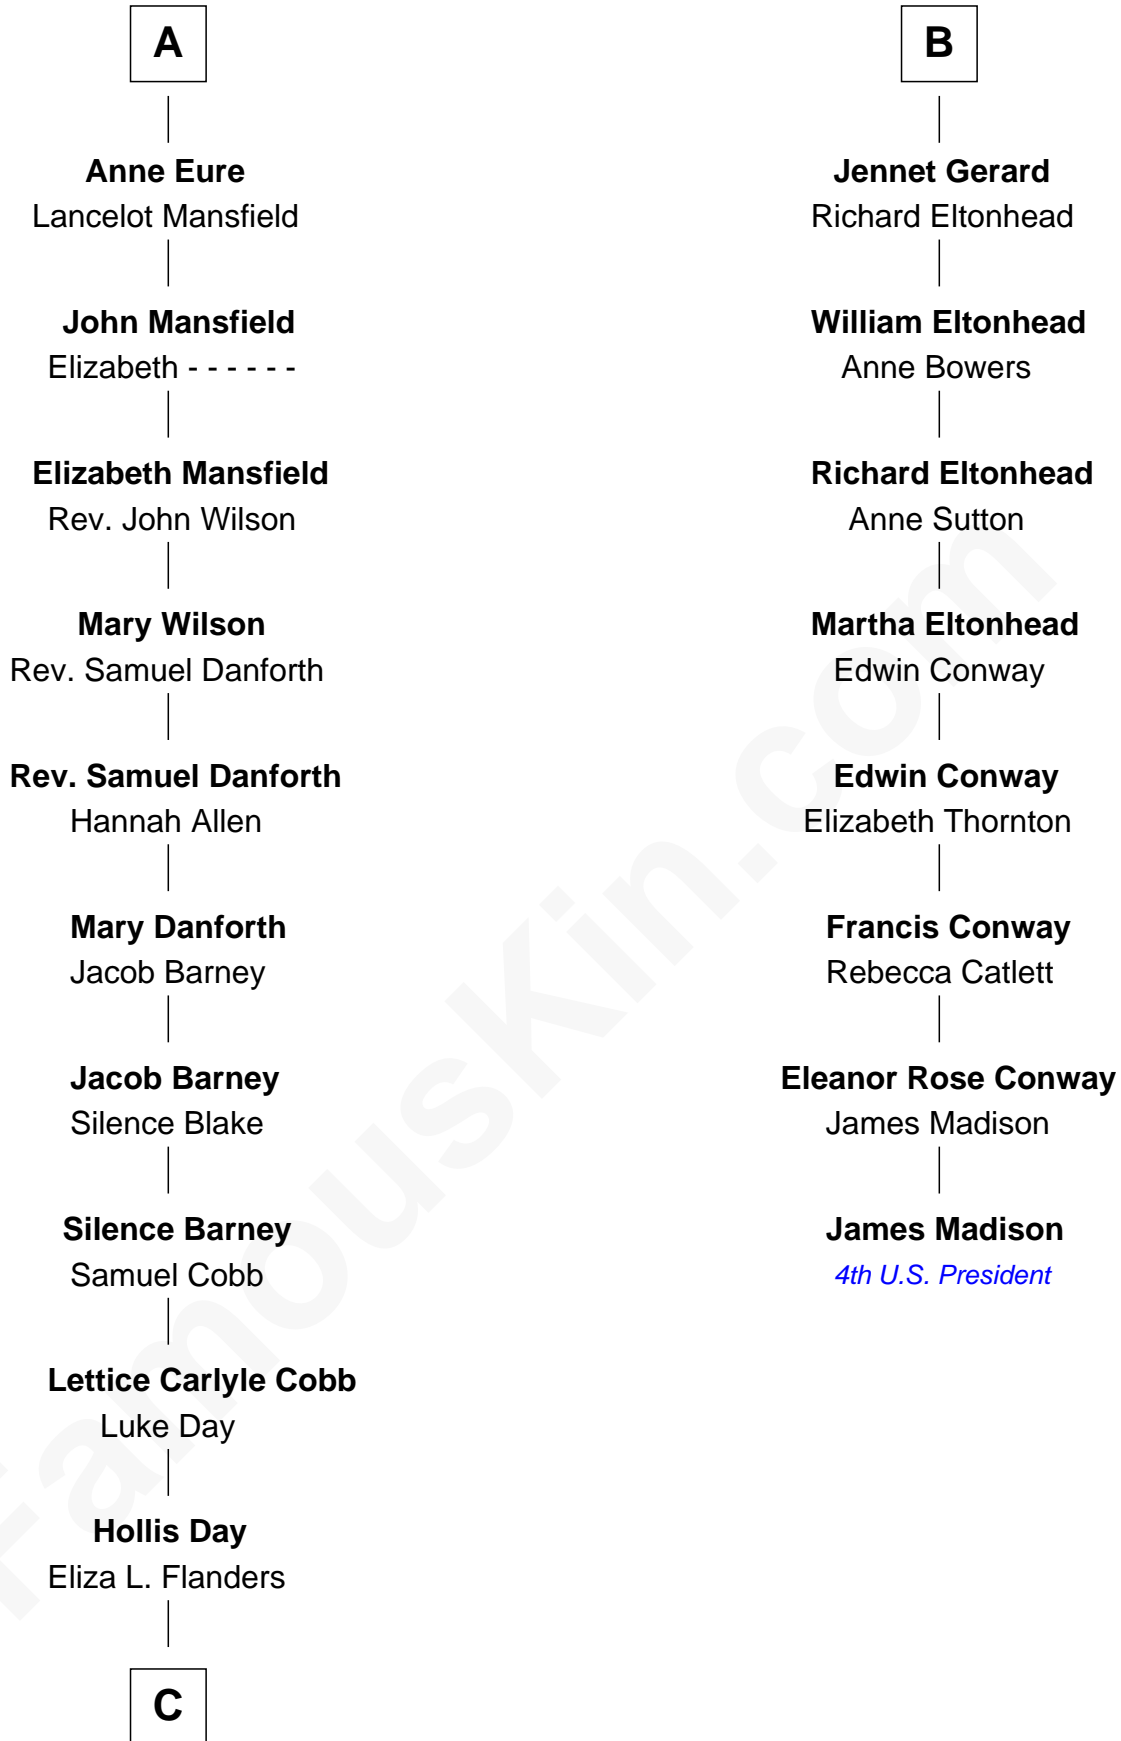

FamousKin.com

Relationship Chart of

Sandra Day O'Connor

First Female U.S. Supreme Court Justice

14th cousin 5 times removed of

James Madison

4th U.S. President

Edmund Fitzalan

Alice de Warenne

C

Henry Clay Day
Alice Edith Hilton

Henry R. Day
Ada Mae Wilkey

Sandra Day O'Connor
U.S. Supreme Court Justice

FamousKin.com