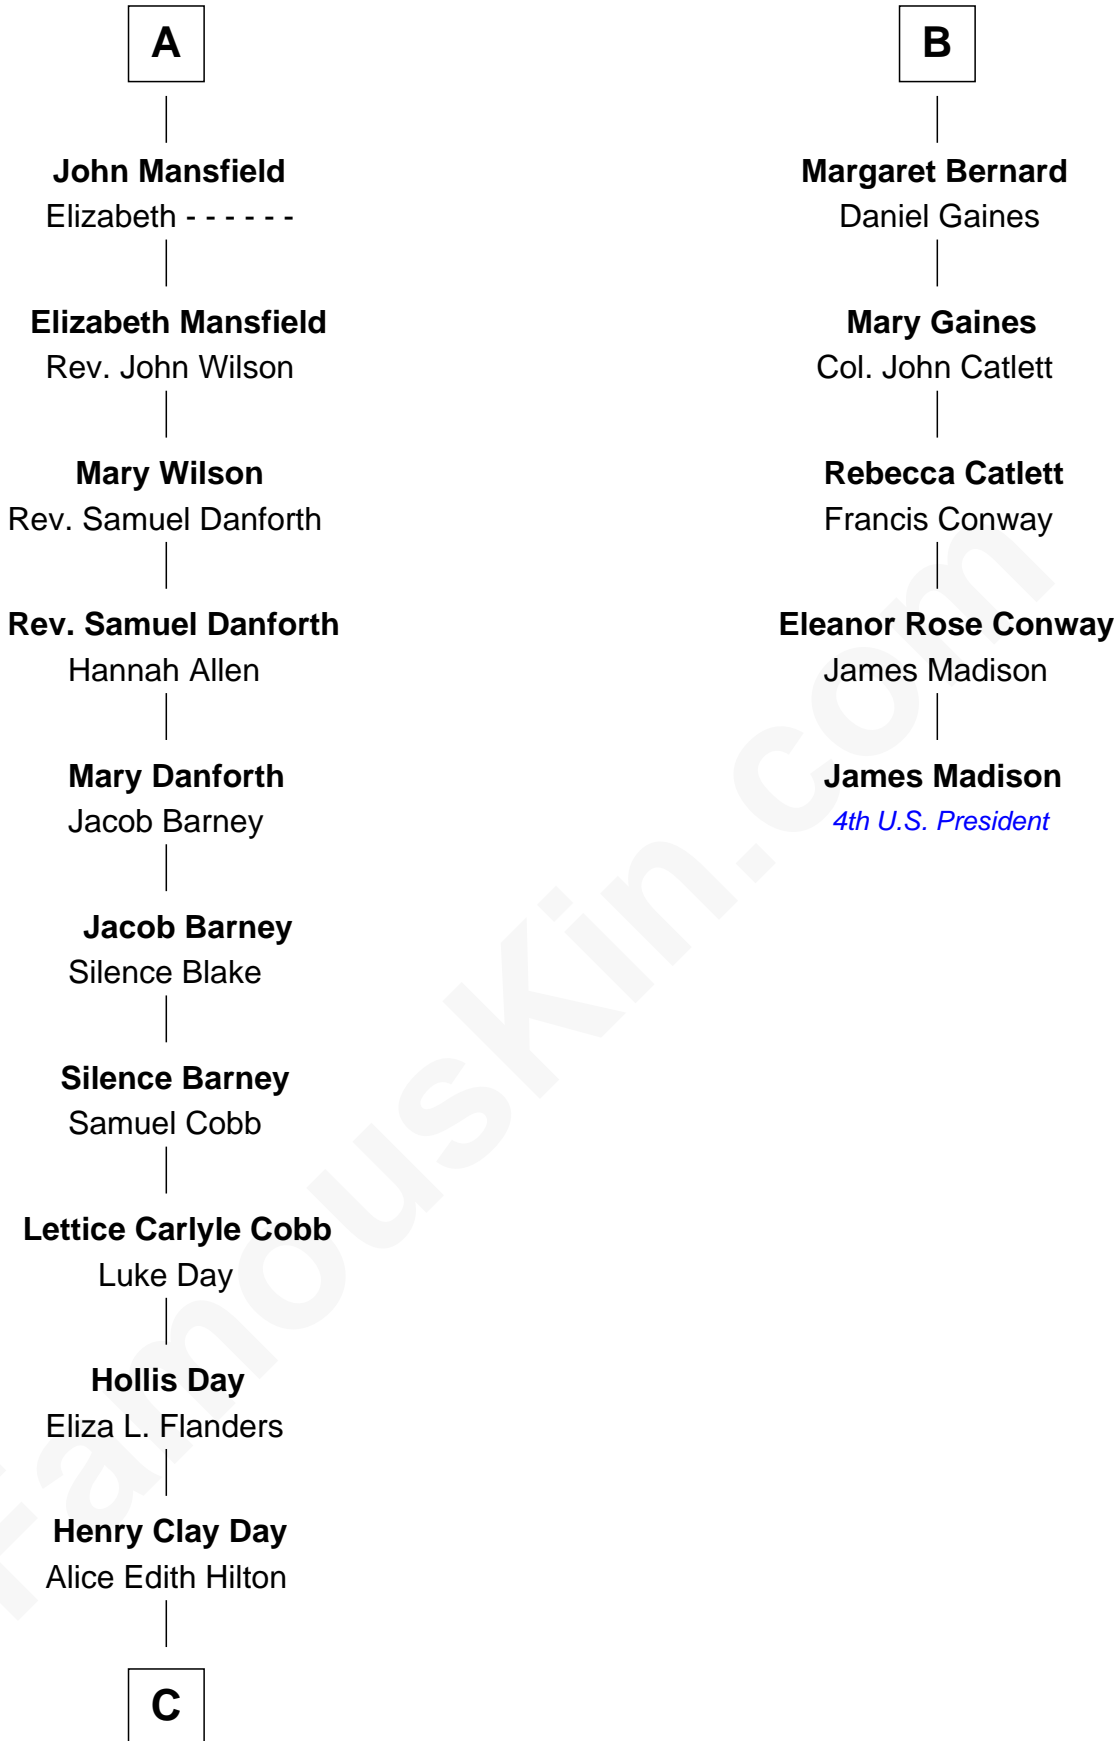

## Relationship Chart of

### Sandra Day O'Connor

*First Female U.S. Supreme Court Justice*

11th cousin 7 times removed of

**James Madison**

*4th U.S. President*

**Sir Ralph Neville**  
Margaret de Stafford

**C**

Henry R. Day  
Ada Mae Wilkey