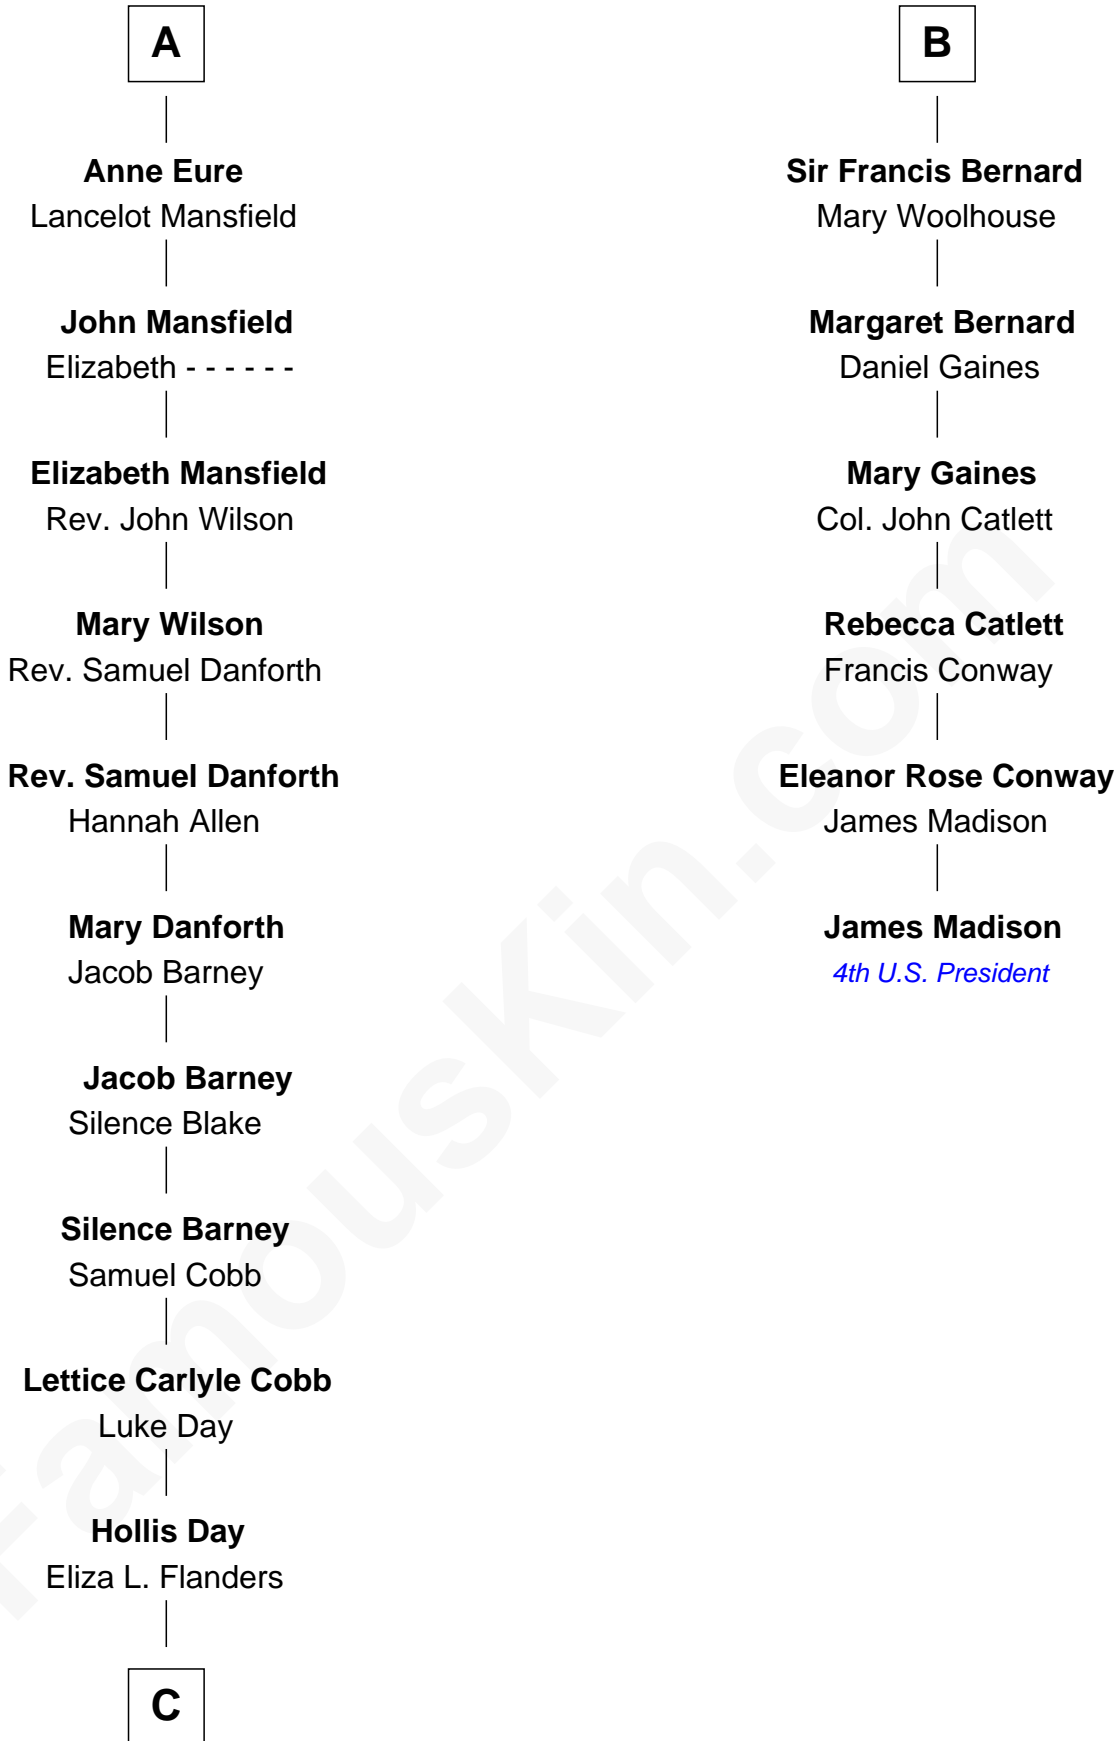

## Relationship Chart of

### Sandra Day O'Connor

*First Female U.S. Supreme Court Justice*

12th cousin 7 times removed of

**James Madison**

*4th U.S. President*

**John de Welles**

Maud de Roos

**C**