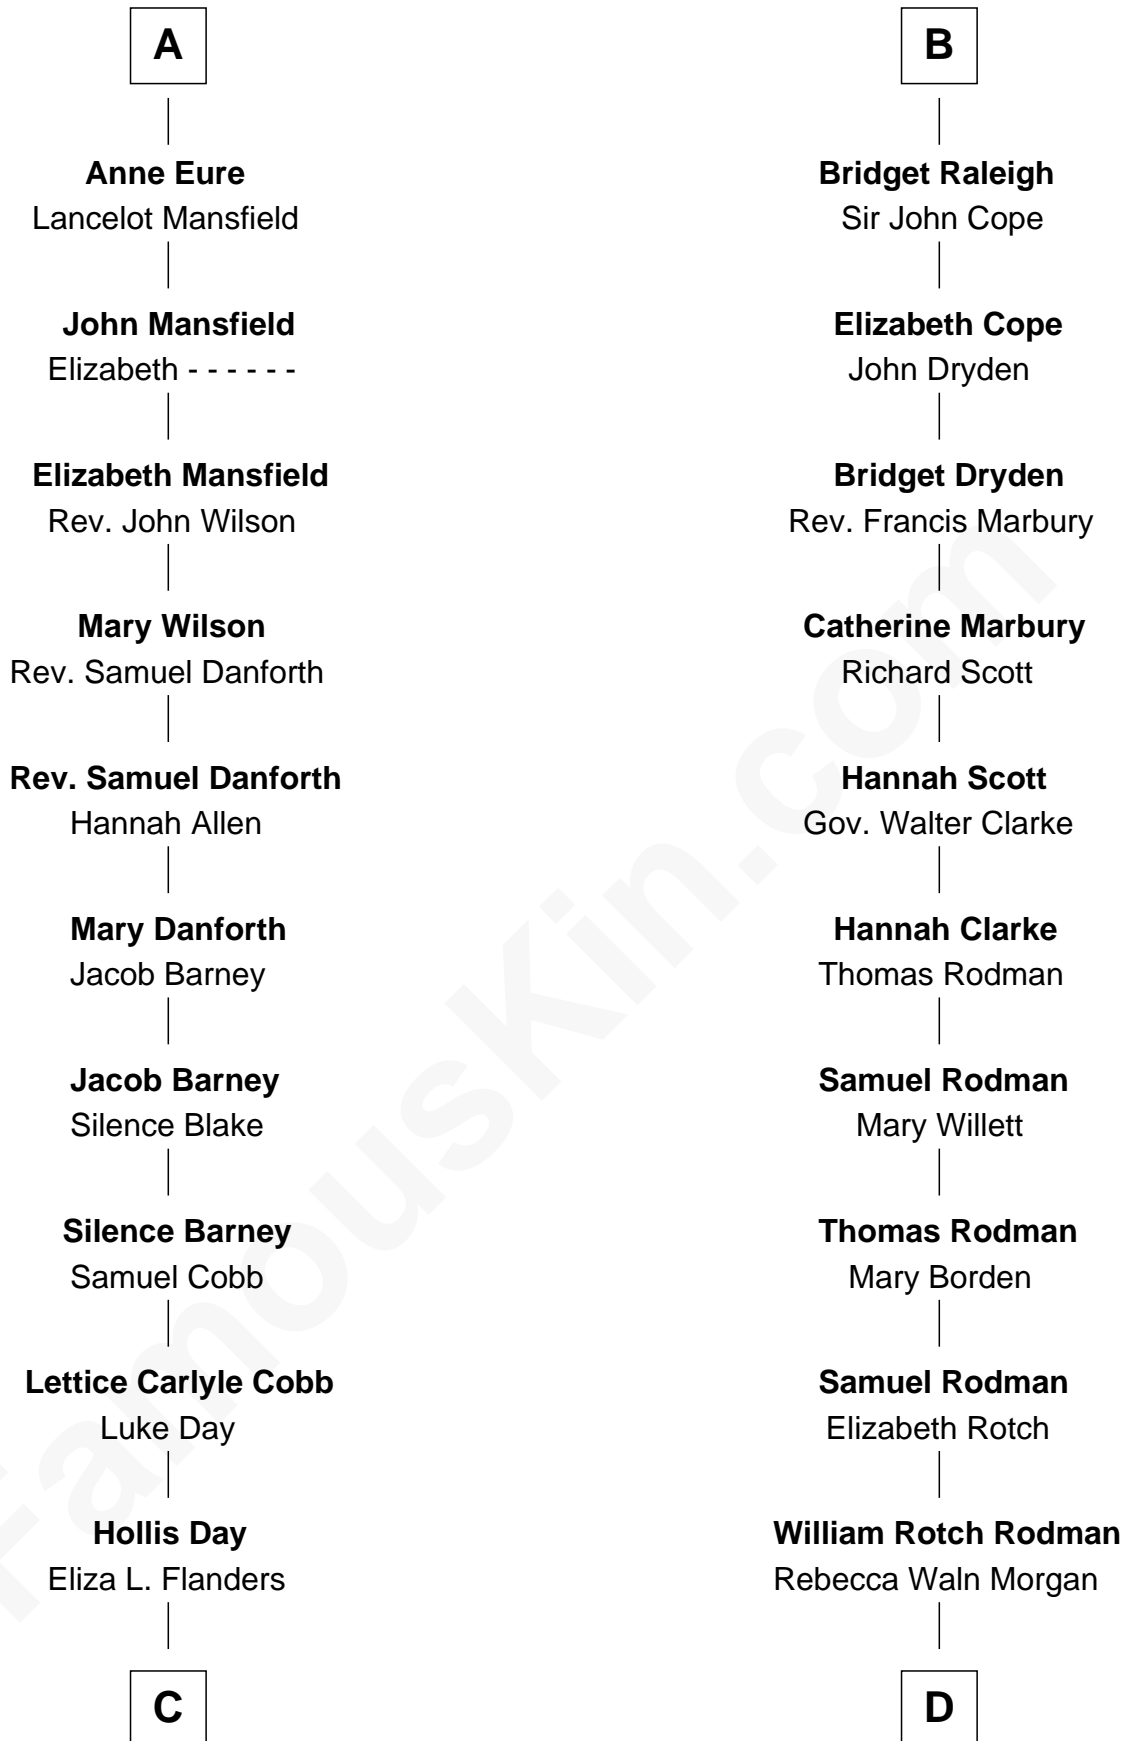

FamousKin.com

Relationship Chart of

Sandra Day O'Connor

First Female U.S. Supreme Court Justice

19th cousin 2 times removed of

Tuesday Weld

TV and Movie Actress

Edmund Fitzalan

Alice de Warenne

C

Henry Clay Day
Alice Edith Hilton

Henry R. Day
Ada Mae Wilkey

Sandra Day O'Connor
U.S. Supreme Court Justice

D

Alfred Rodman
Anna Lothrop Motley

Eloise Rodman
Stephen Minot Weld

Edward Motley Weld
Sarah Lothrop King

Lothrop Motley Weld
Yosene Balfour Ker

Tuesday Weld
TV and Movie Actress