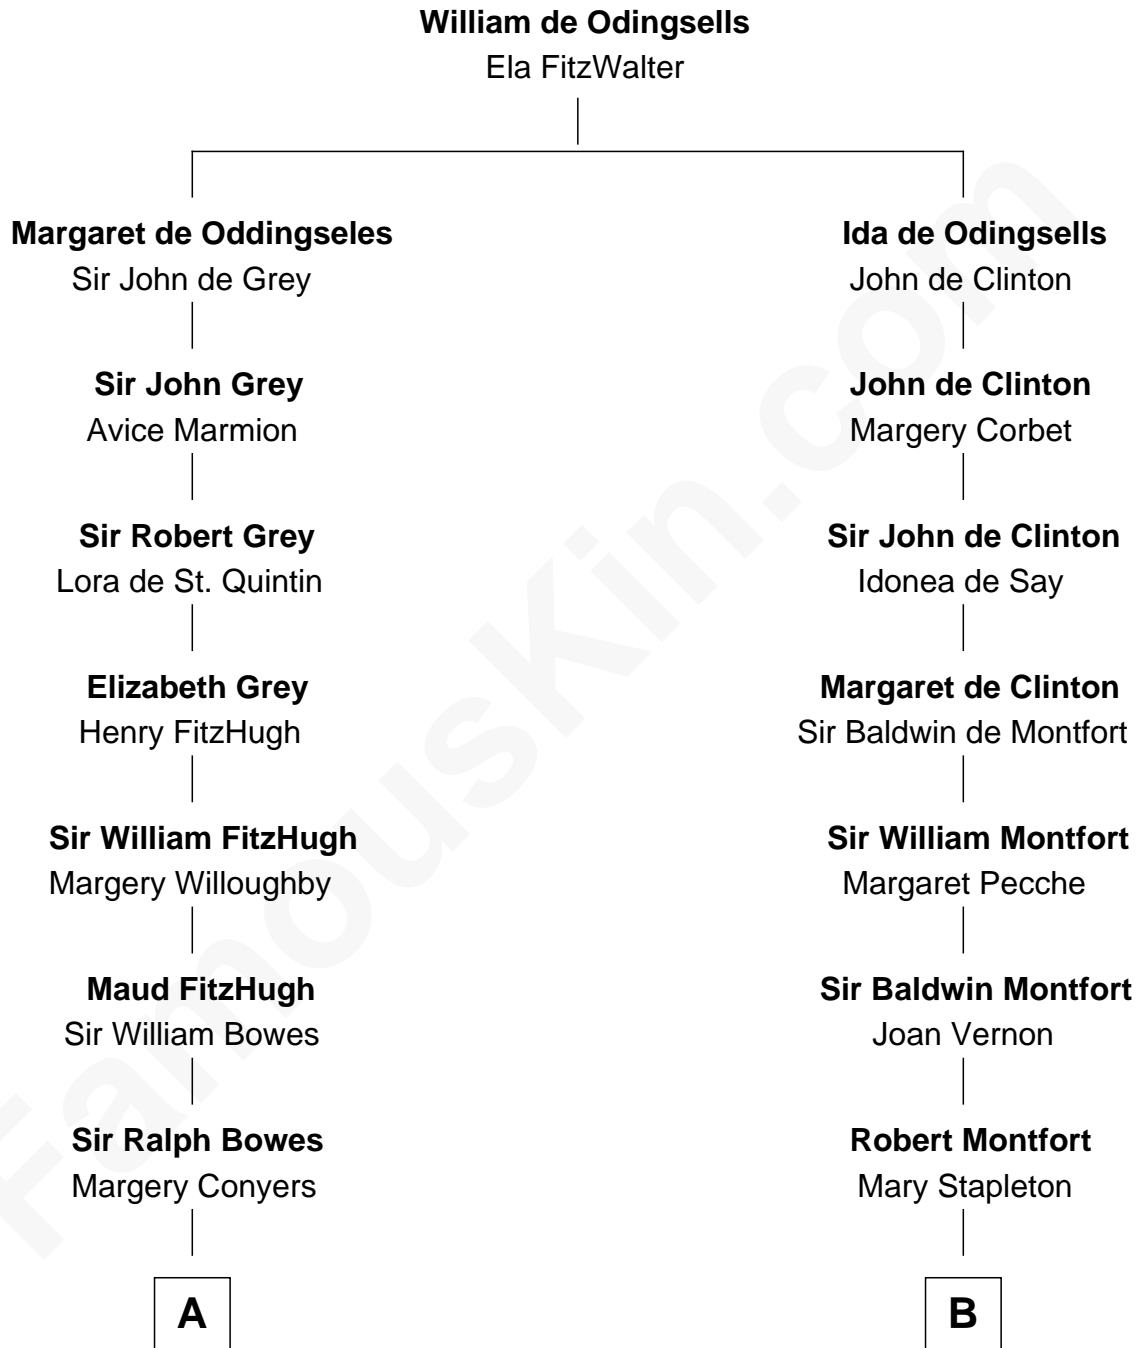

FamousKin.com
Relationship Chart of
Sandra Day O'Connor

First Female U.S. Supreme Court Justice

17th cousin 4 times removed of

Abraham Baldwin

Signer of the U.S. Constitution

C

—
Lettice Carlyle Cobb

Luke Day

—
Hollis Day

Eliza L. Flanders

—
Henry Clay Day

Alice Edith Hilton

—
Henry R. Day

Ada Mae Wilkey

—
Sandra Day O'Connor

U.S. Supreme Court Justice