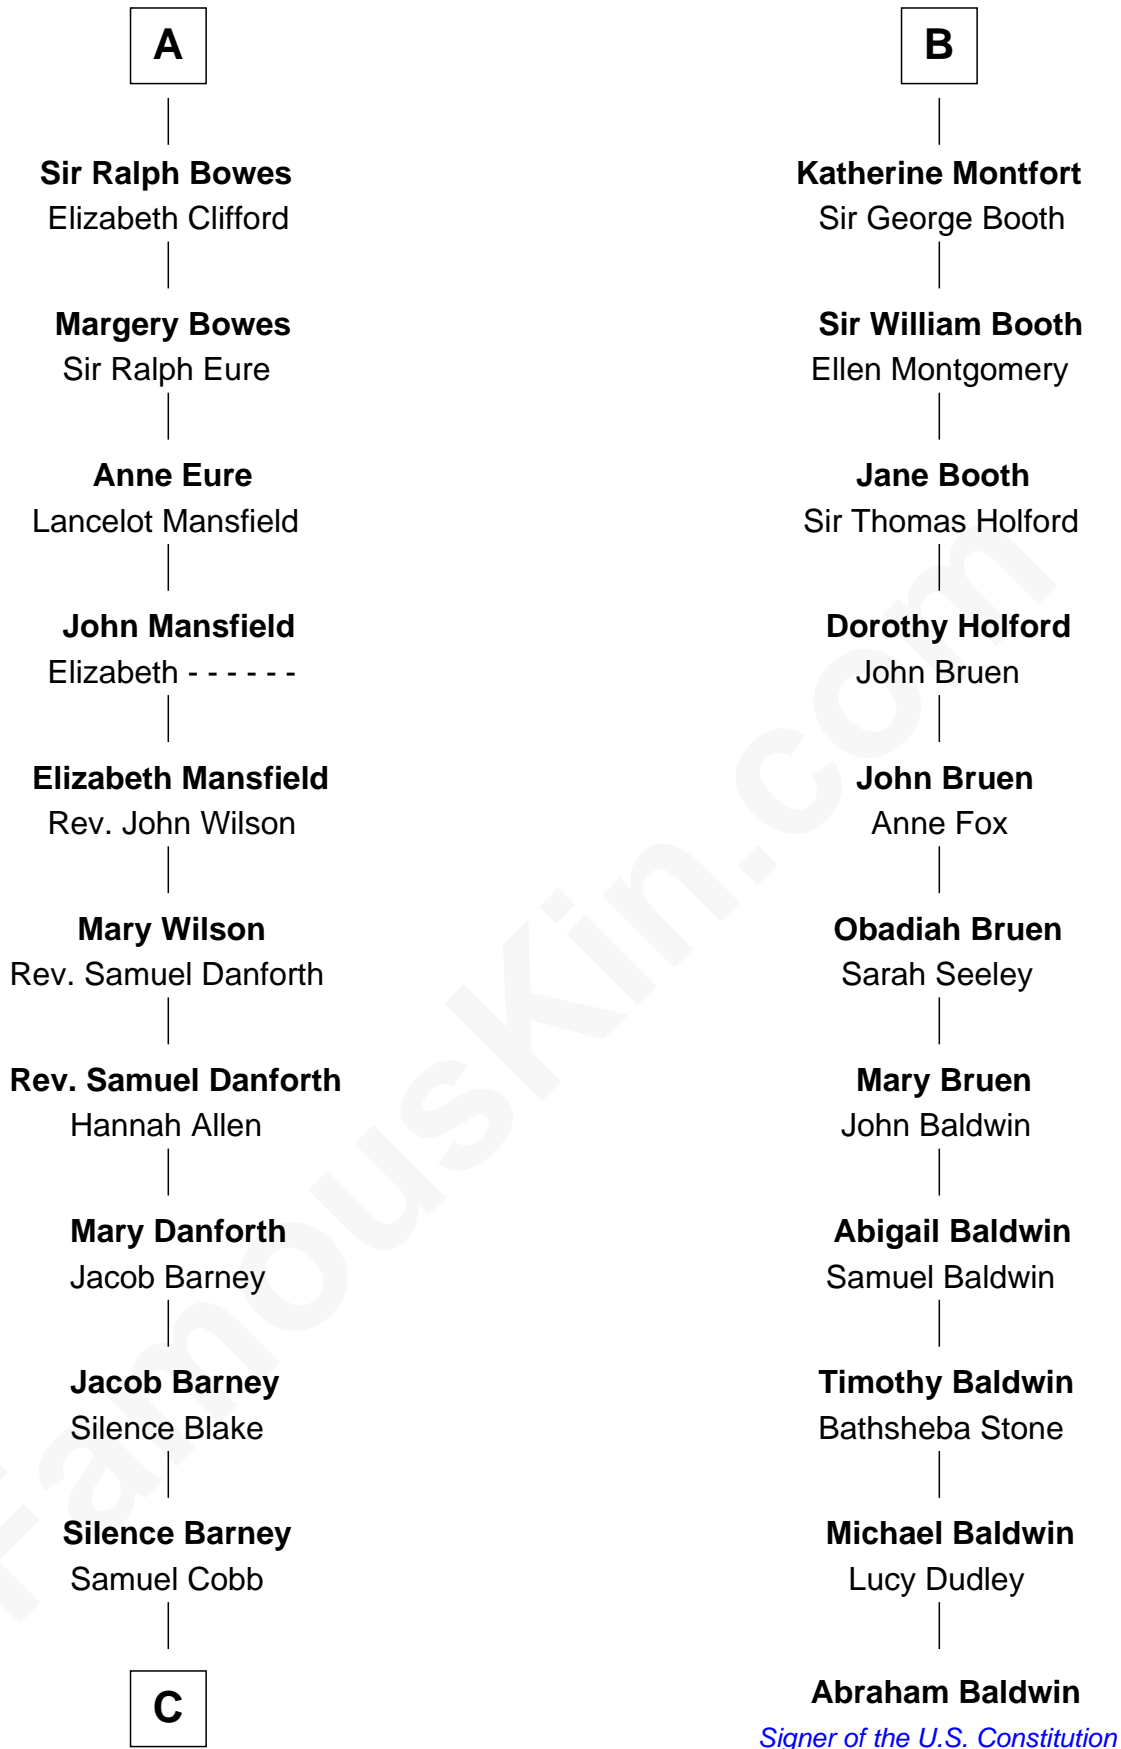

FamousKin.com
Relationship Chart of
Sandra Day O'Connor

First Female U.S. Supreme Court Justice

17th cousin 4 times removed of

Abraham Baldwin

Signer of the U.S. Constitution

C

—
Lettice Carlyle Cobb

Luke Day

—
Hollis Day

Eliza L. Flanders

—
Henry Clay Day

Alice Edith Hilton

—
Henry R. Day

Ada Mae Wilkey

—
Sandra Day O'Connor

U.S. Supreme Court Justice