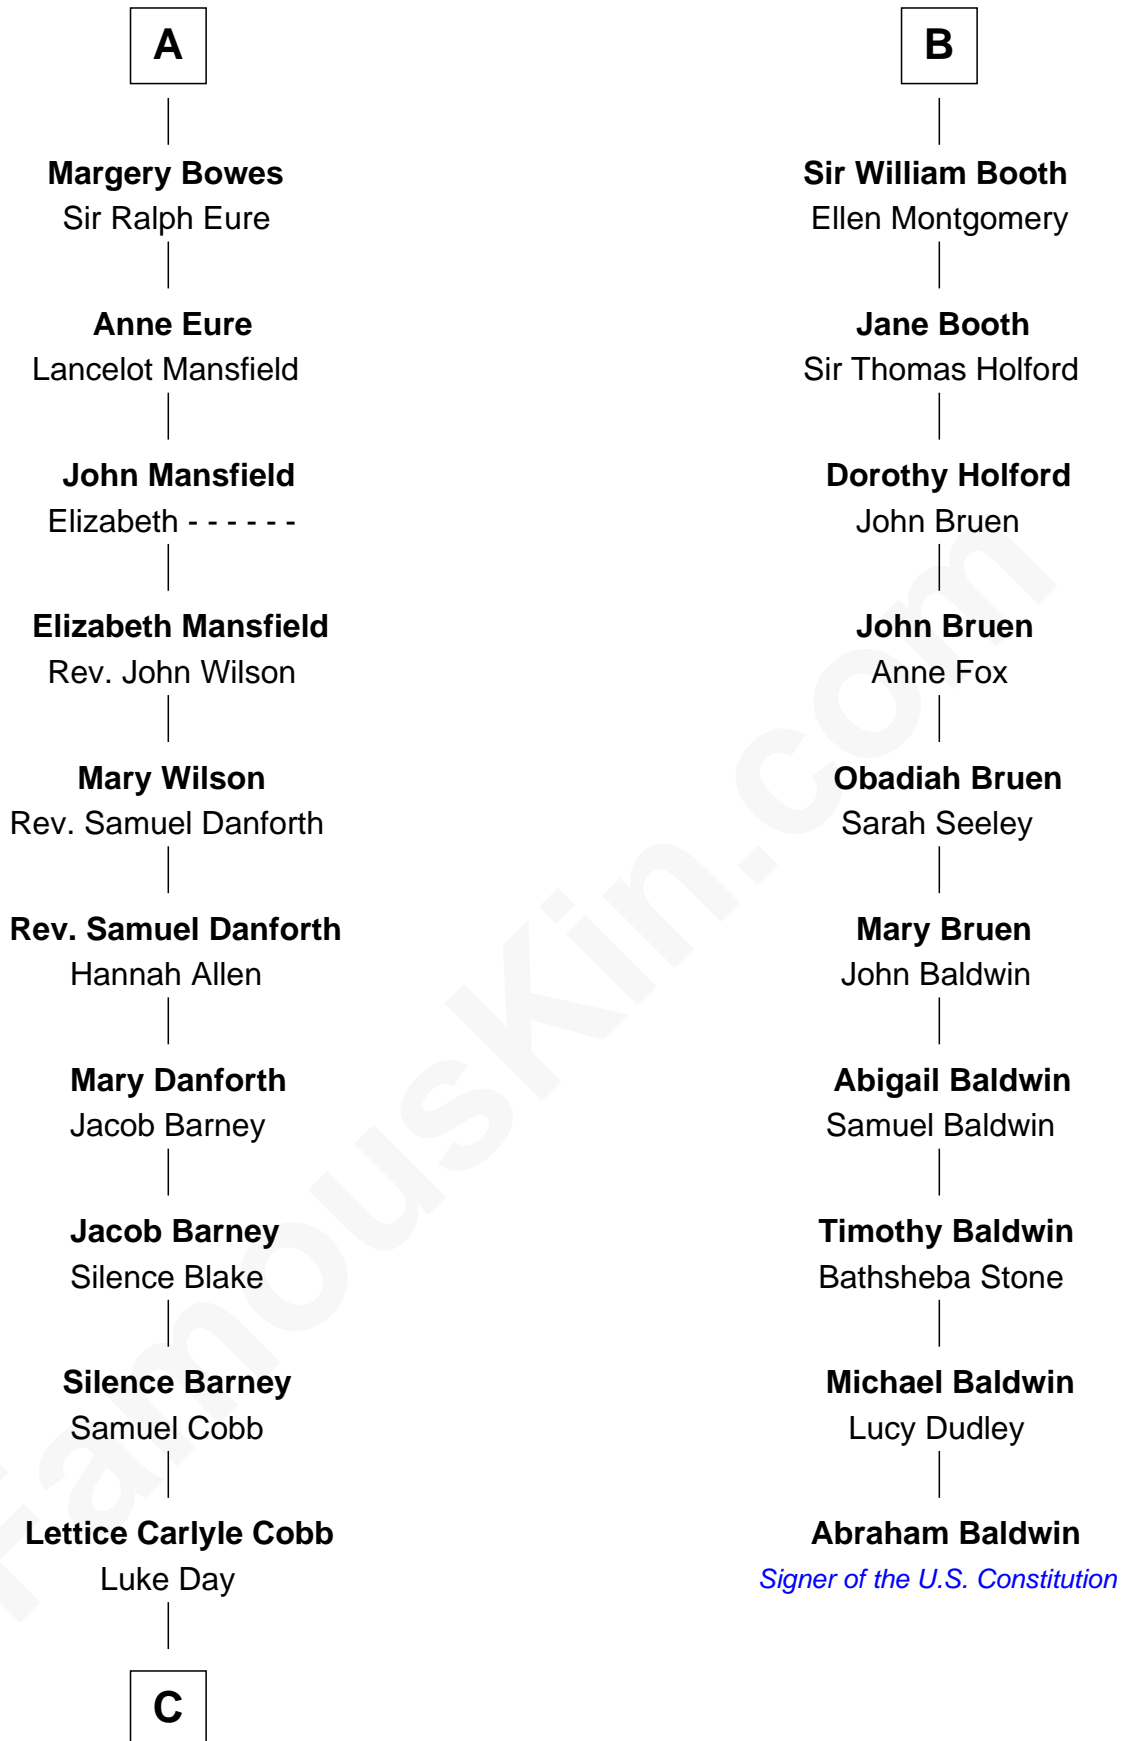

## Relationship Chart of

### Sandra Day O'Connor

*First Female U.S. Supreme Court Justice*

16th cousin 4 times removed of

### Abraham Baldwin

*Signer of the U.S. Constitution*

**C**

—  
**Hollis Day**

Eliza L. Flanders

—  
**Henry Clay Day**

Alice Edith Hilton

—  
**Henry R. Day**