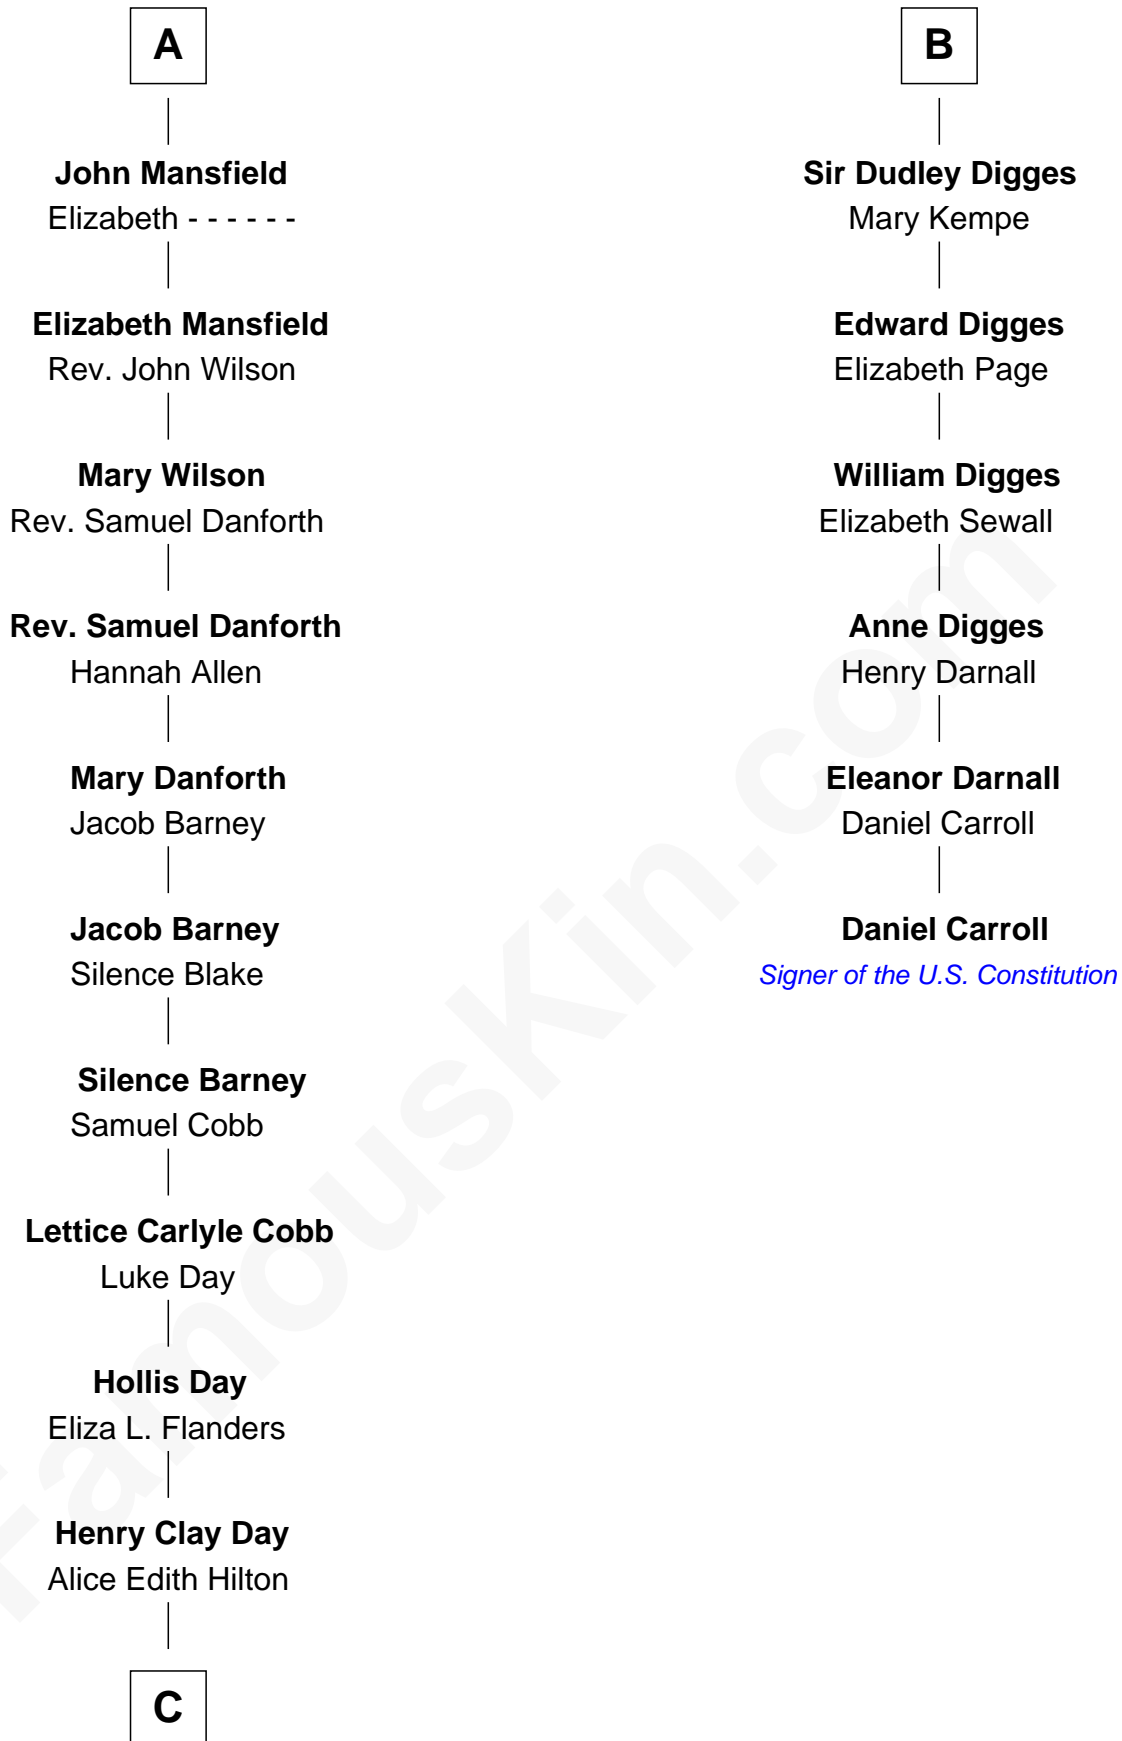

## Relationship Chart of

### Sandra Day O'Connor

First Female U.S. Supreme Court Justice

12th cousin 6 times removed of

**Daniel Carroll**

Signer of the U.S. Constitution

**C**

Henry R. Day  
Ada Mae Wilkey

Sandra Day O'Connor  
*U.S. Supreme Court Justice*

FamousKin.com