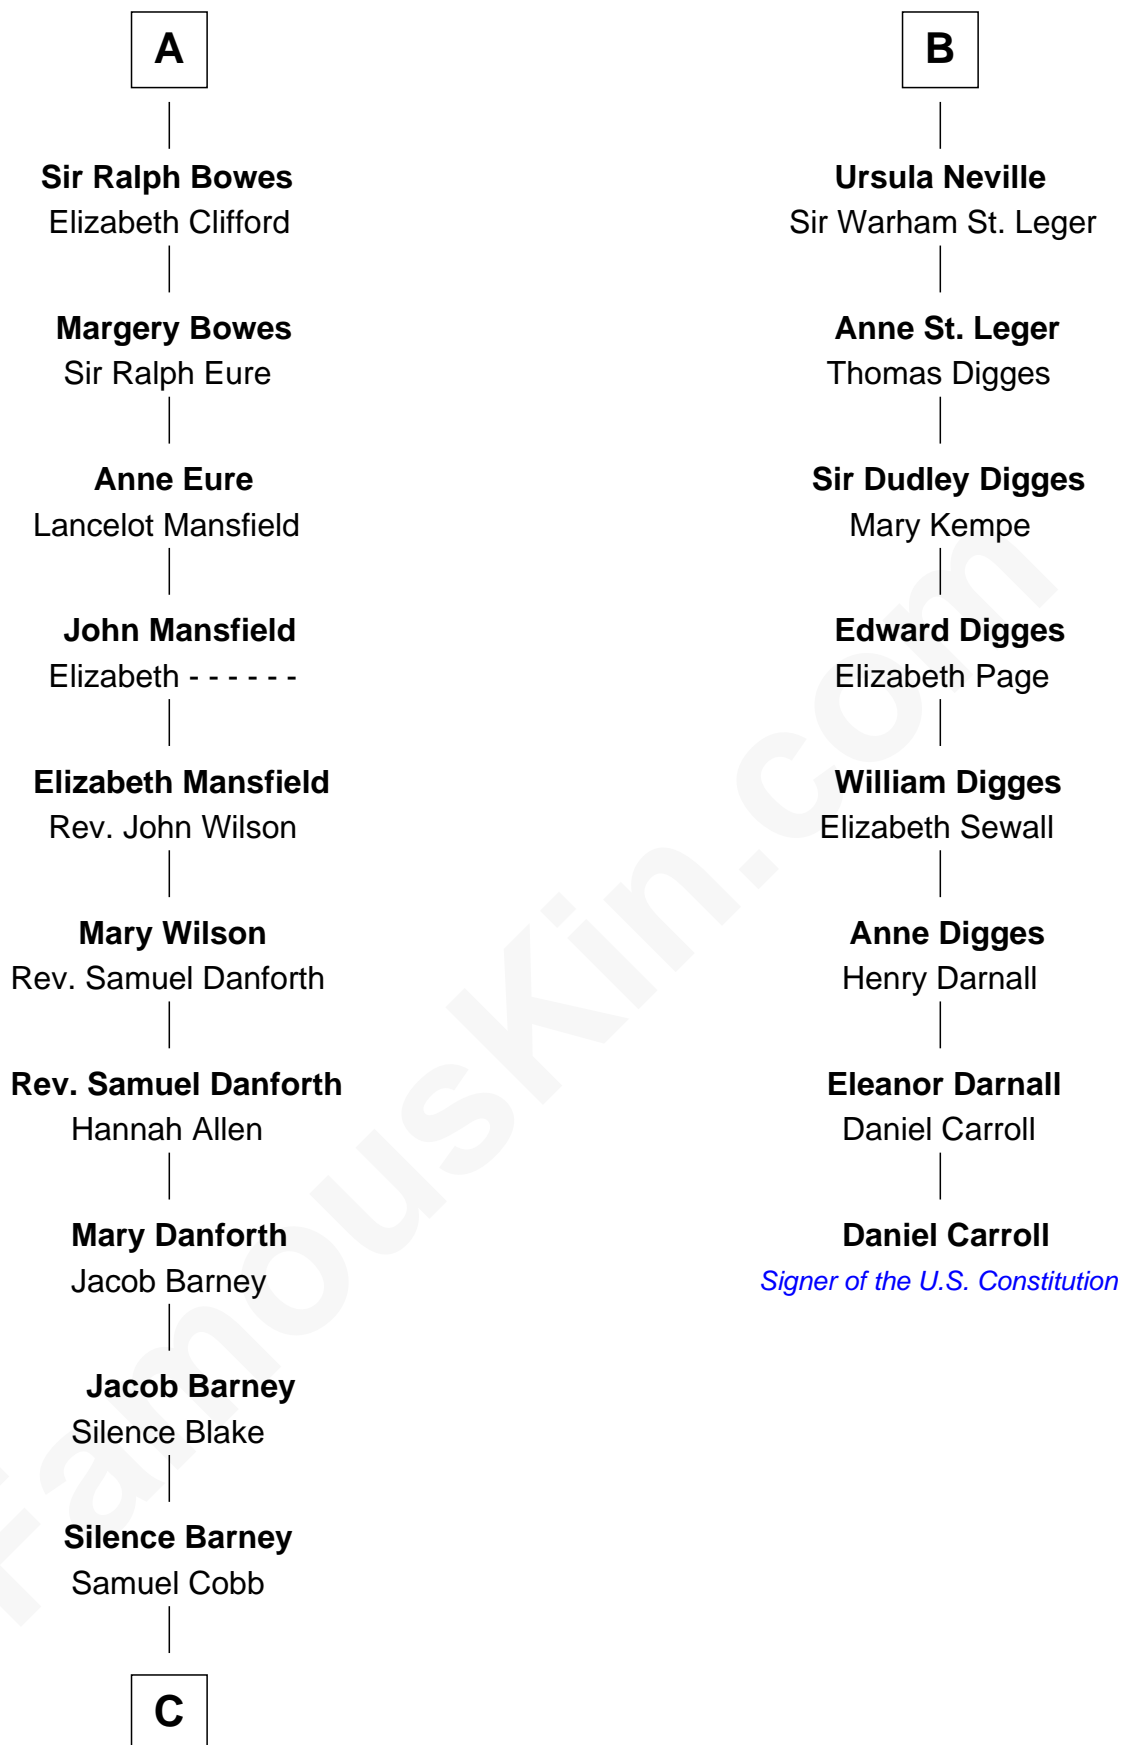

FamousKin.com

Relationship Chart of

Sandra Day O'Connor

First Female U.S. Supreme Court Justice

14th cousin 7 times removed of

Daniel Carroll

Signer of the U.S. Constitution

C

—
Lettice Carlyle Cobb

Luke Day

—
Hollis Day

Eliza L. Flanders

—
Henry Clay Day

Alice Edith Hilton

—
Henry R. Day

Ada Mae Wilkey