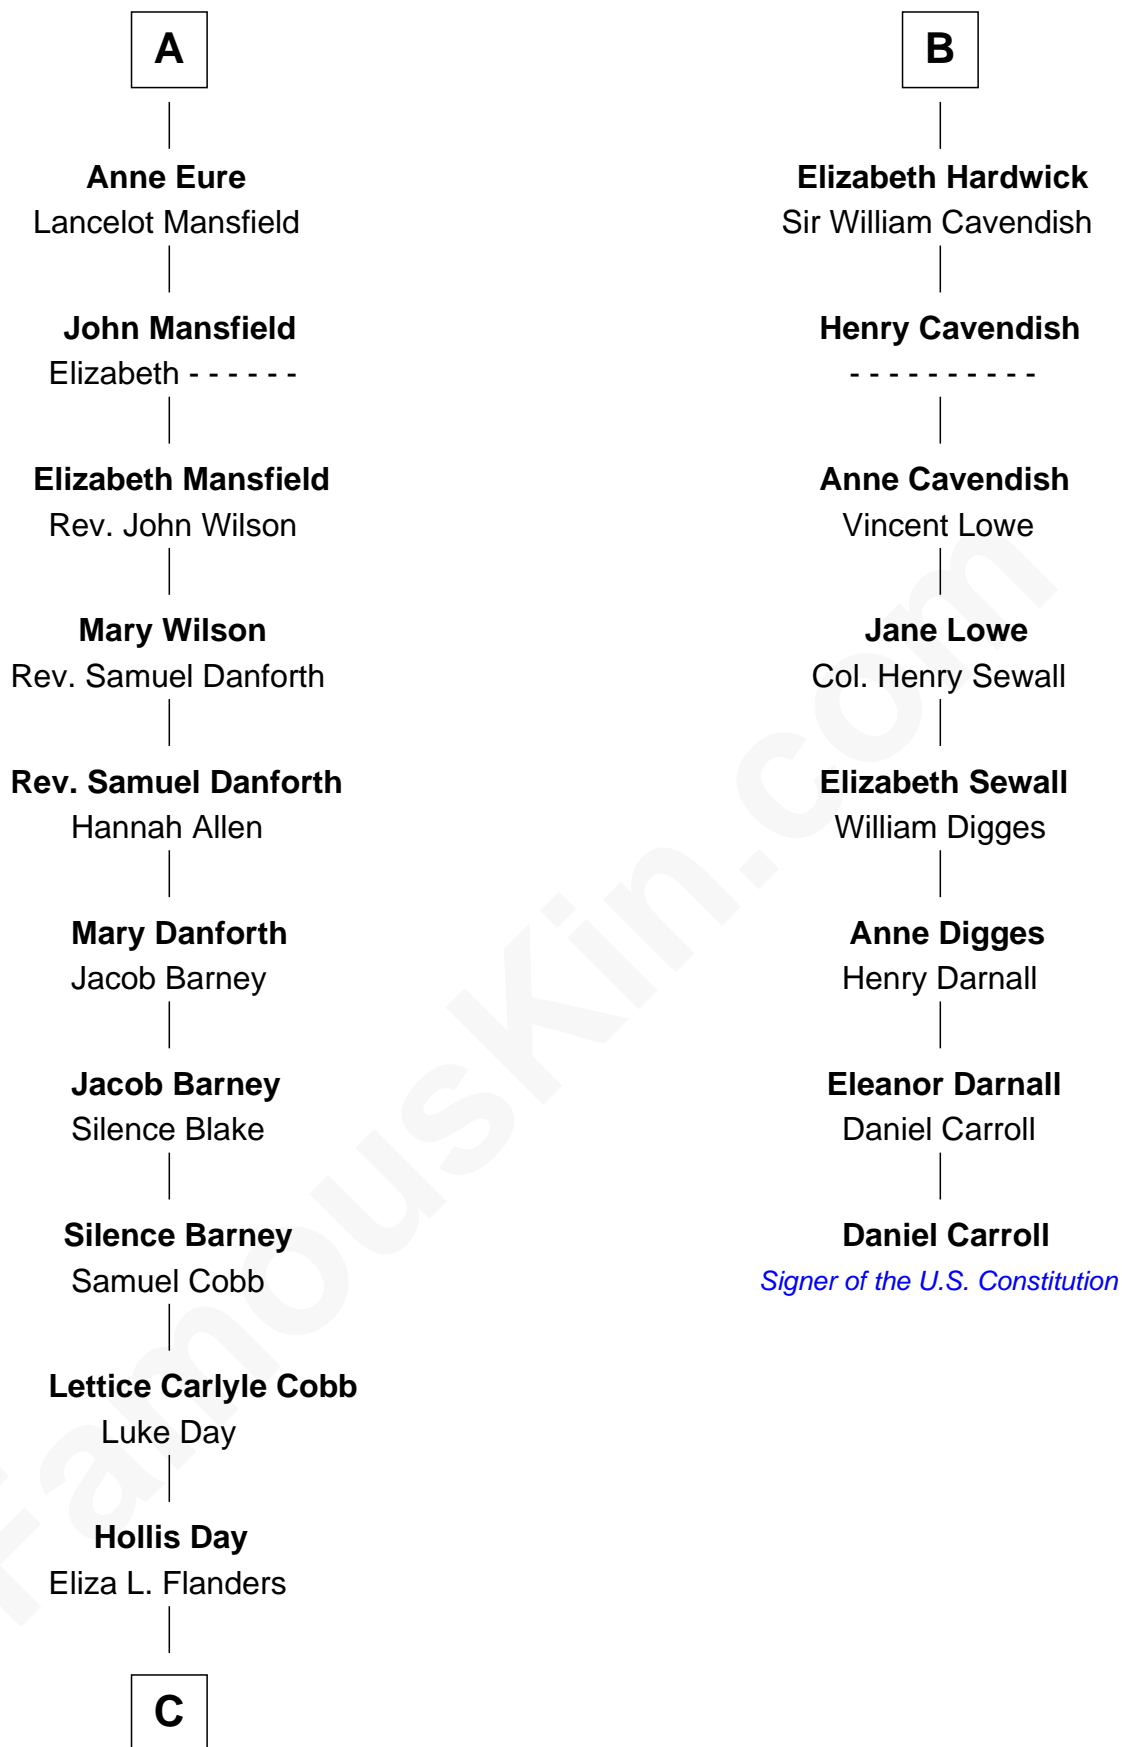

FamousKin.com

Relationship Chart of

Sandra Day O'Connor

First Female U.S. Supreme Court Justice

14th cousin 5 times removed of

Daniel Carroll

Signer of the U.S. Constitution

C

Henry Clay Day
Alice Edith Hilton

Henry R. Day
Ada Mae Wilkey

Sandra Day O'Connor
U.S. Supreme Court Justice

FamousKin.com