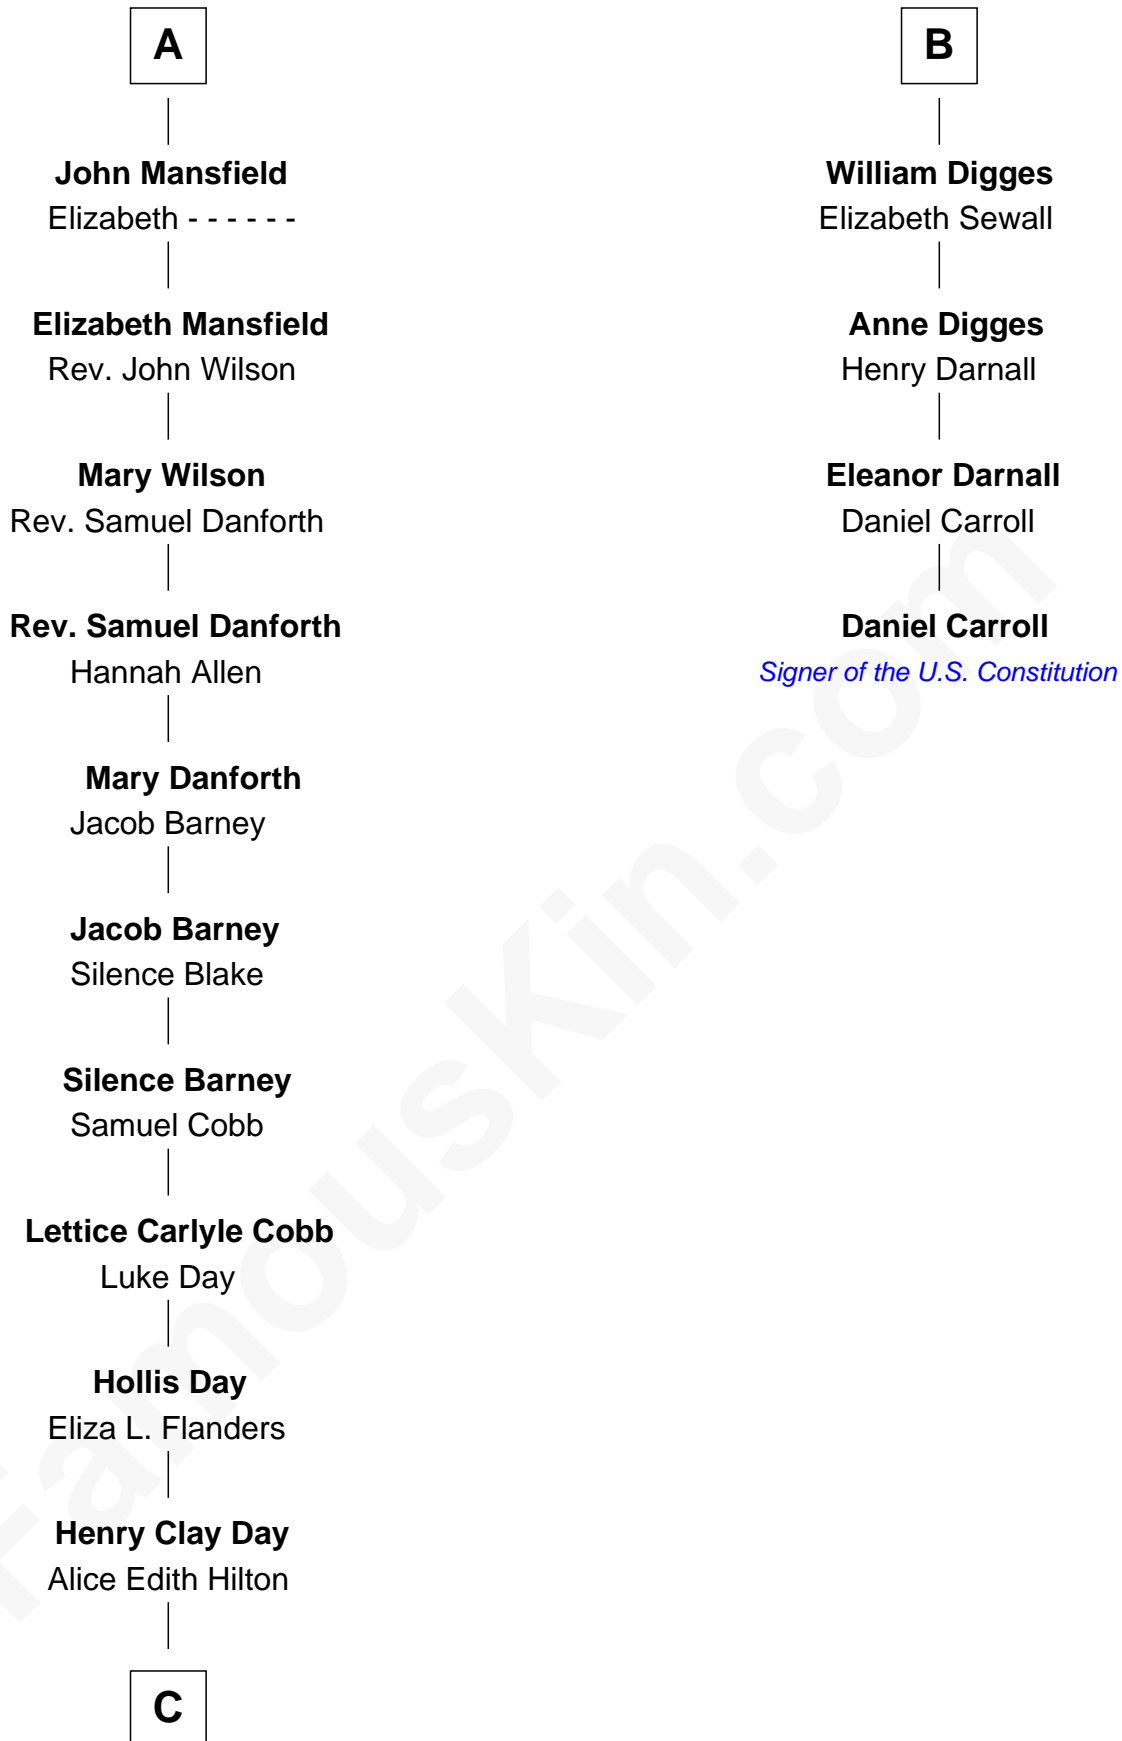

FamousKin.com

Relationship Chart of

Sandra Day O'Connor

First Female U.S. Supreme Court Justice

10th cousin 8 times removed of

Daniel Carroll

Signer of the U.S. Constitution

C

Henry R. Day
Ada Mae Wilkey

Sandra Day O'Connor
U.S. Supreme Court Justice

FamousKin.com