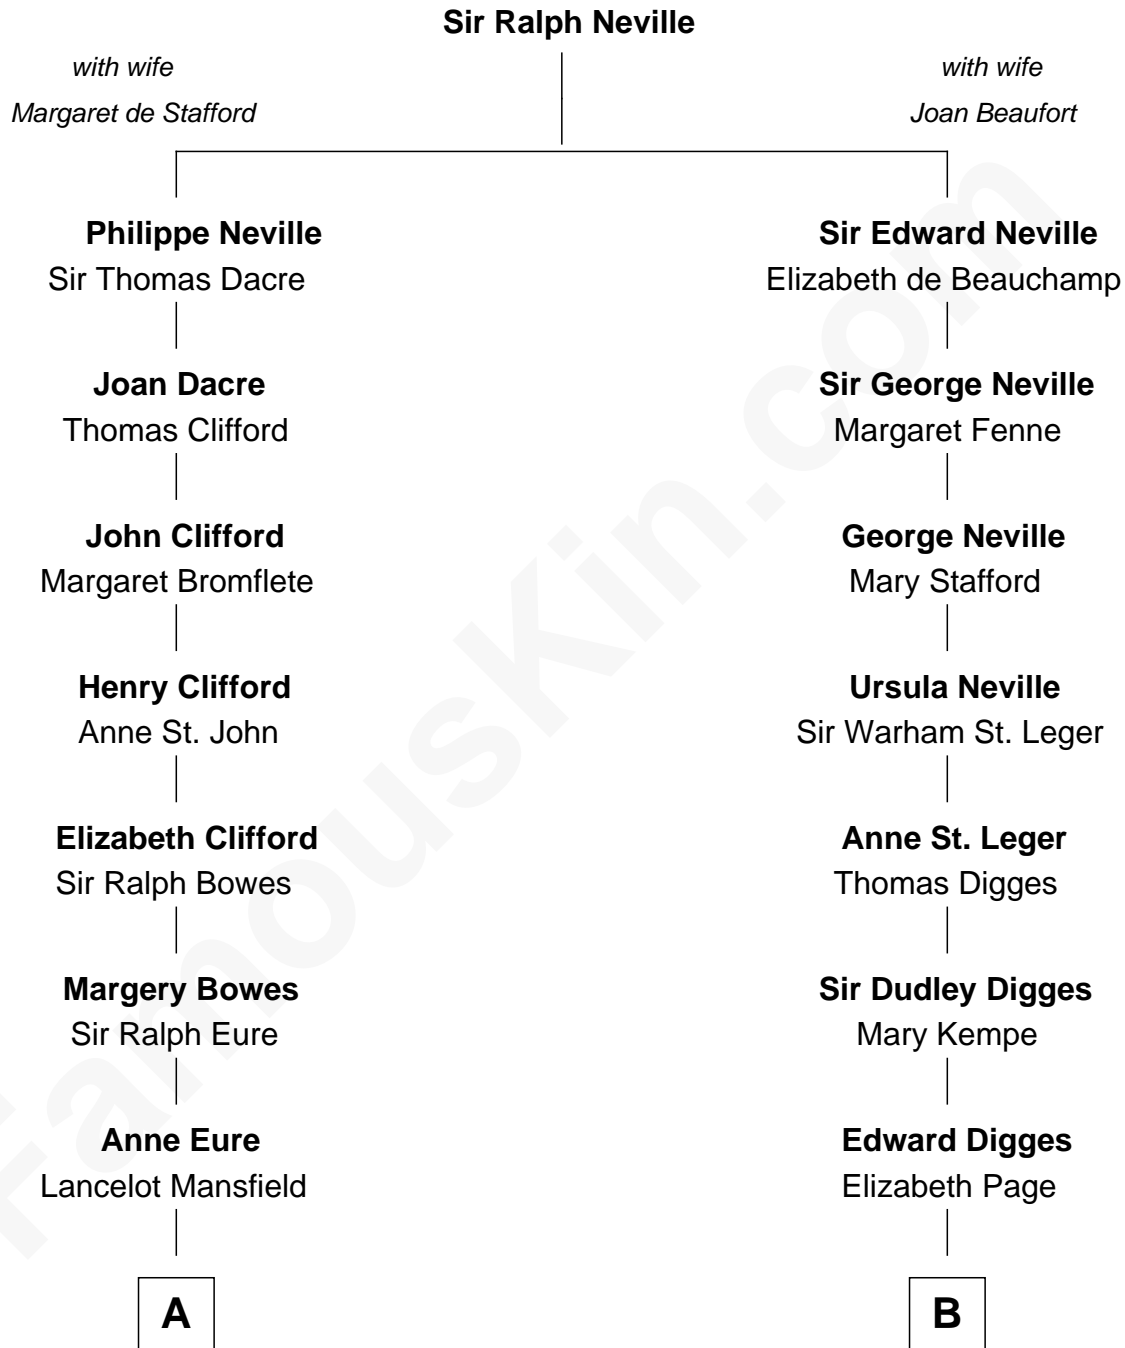

FamousKin.com

Relationship Chart of

Sandra Day O'Connor

First Female U.S. Supreme Court Justice

10th cousin 8 times removed of

Daniel Carroll

Signer of the U.S. Constitution

C

Henry R. Day
Ada Mae Wilkey

Sandra Day O'Connor
U.S. Supreme Court Justice

FamousKin.com