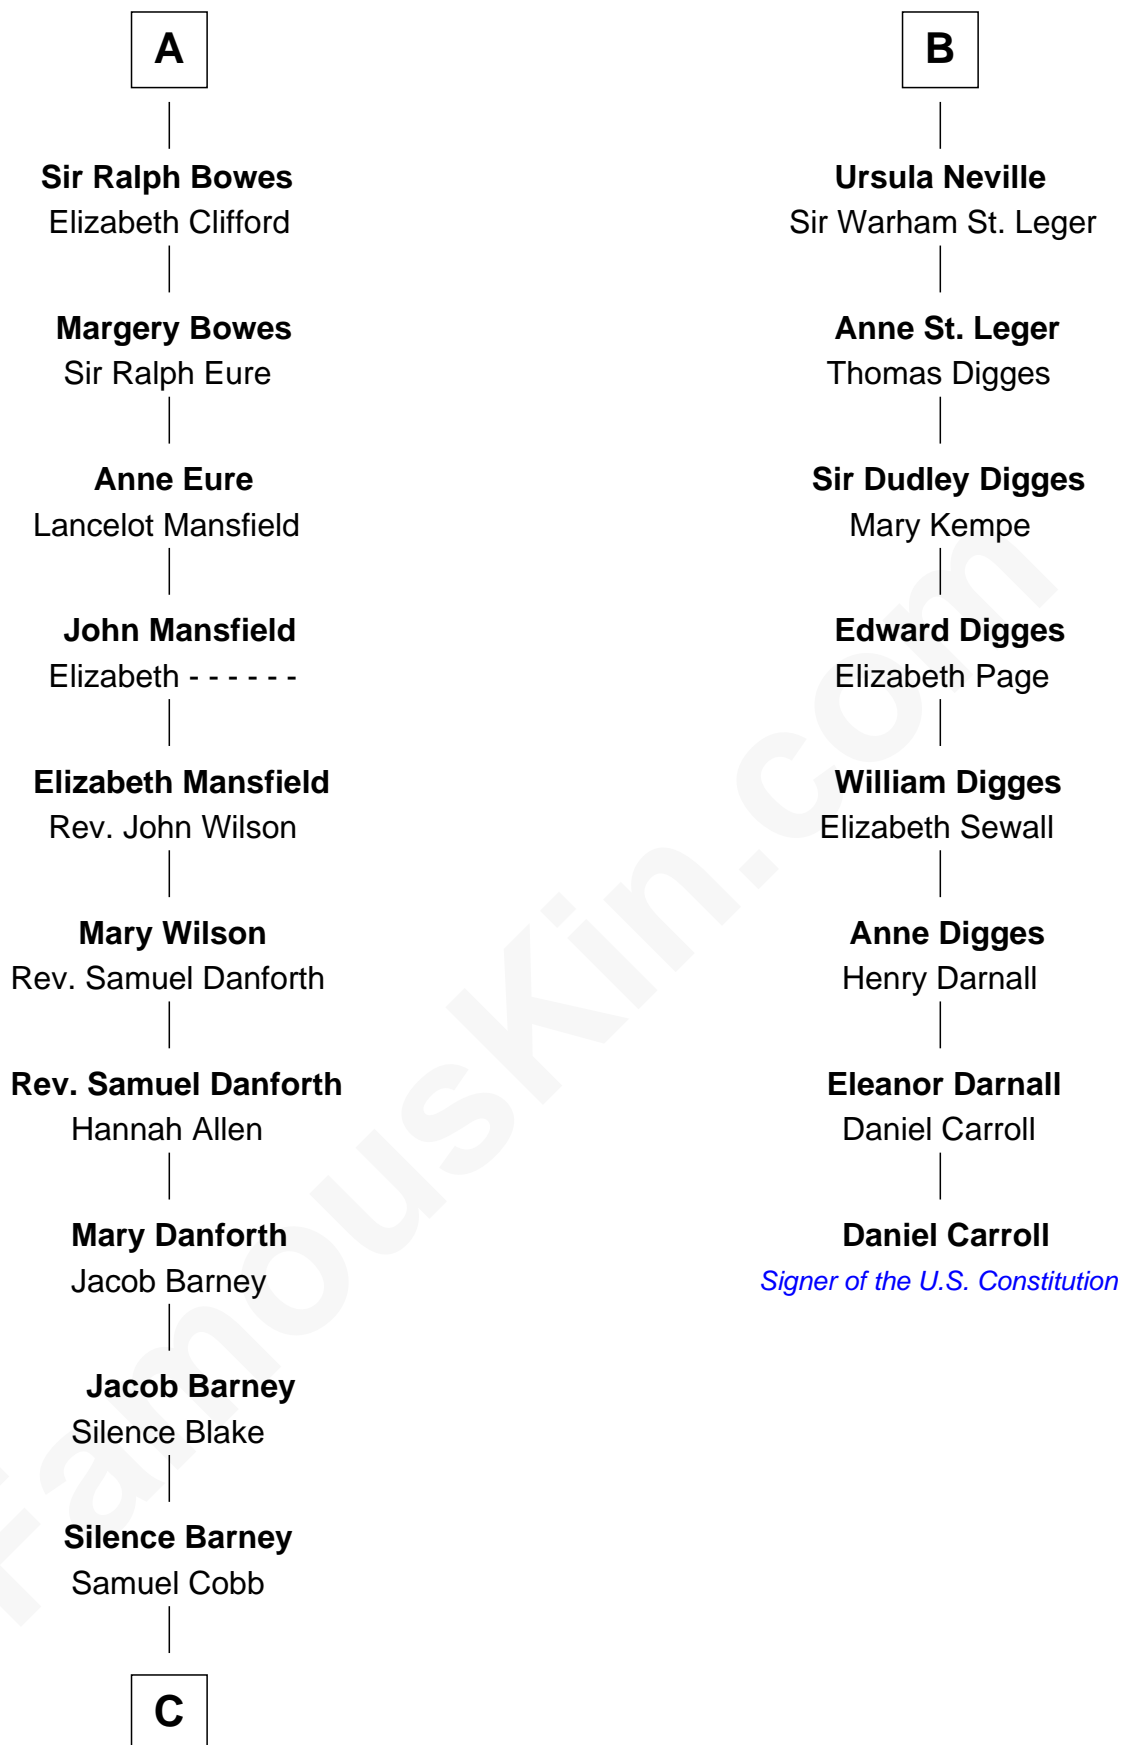

**FamousKin.com**  
**Relationship Chart of**  
**Sandra Day O'Connor**

*First Female U.S. Supreme Court Justice*

**14th cousin 7 times removed of**

**Daniel Carroll**

*Signer of the U.S. Constitution*

**C**

—  
**Lettice Carlyle Cobb**

Luke Day

—  
**Hollis Day**

Eliza L. Flanders

—  
**Henry Clay Day**

Alice Edith Hilton

—  
**Henry R. Day**

Ada Mae Wilkey