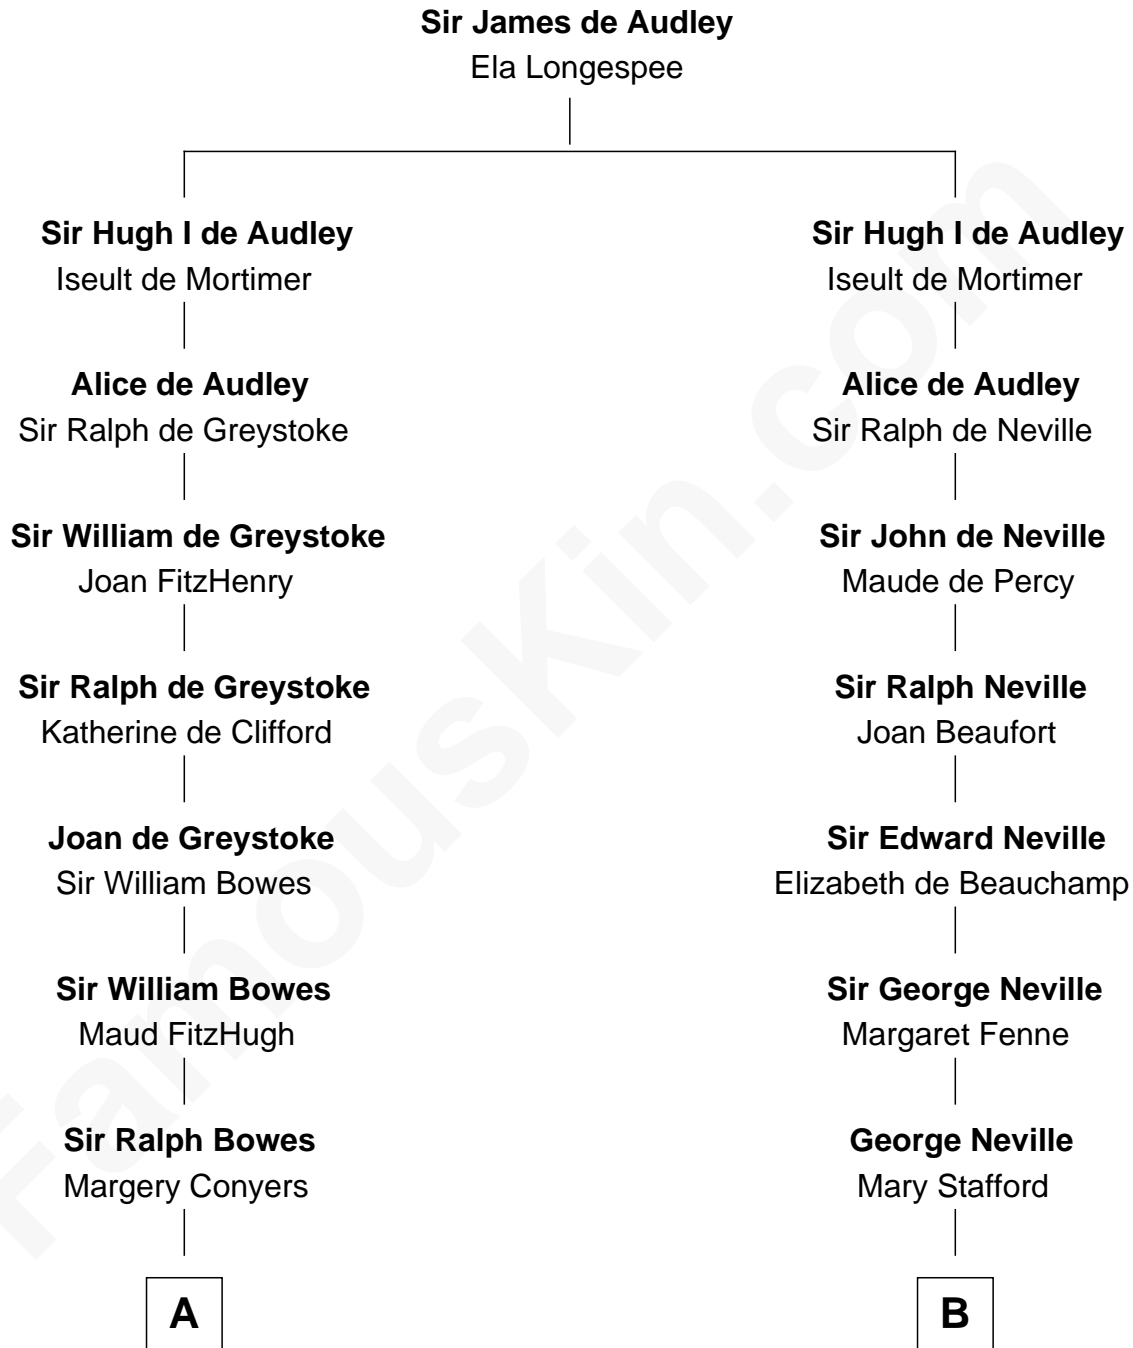

**FamousKin.com**  
**Relationship Chart of**  
**Sandra Day O'Connor**

*First Female U.S. Supreme Court Justice*

**14th cousin 7 times removed of**

**Daniel Carroll**

*Signer of the U.S. Constitution*

**C**

—  
**Lettice Carlyle Cobb**

Luke Day

—  
**Hollis Day**

Eliza L. Flanders

—  
**Henry Clay Day**

Alice Edith Hilton

—  
**Henry R. Day**

Ada Mae Wilkey

—  
**Sandra Day O'Connor**

*U.S. Supreme Court Justice*

FamousKin.com