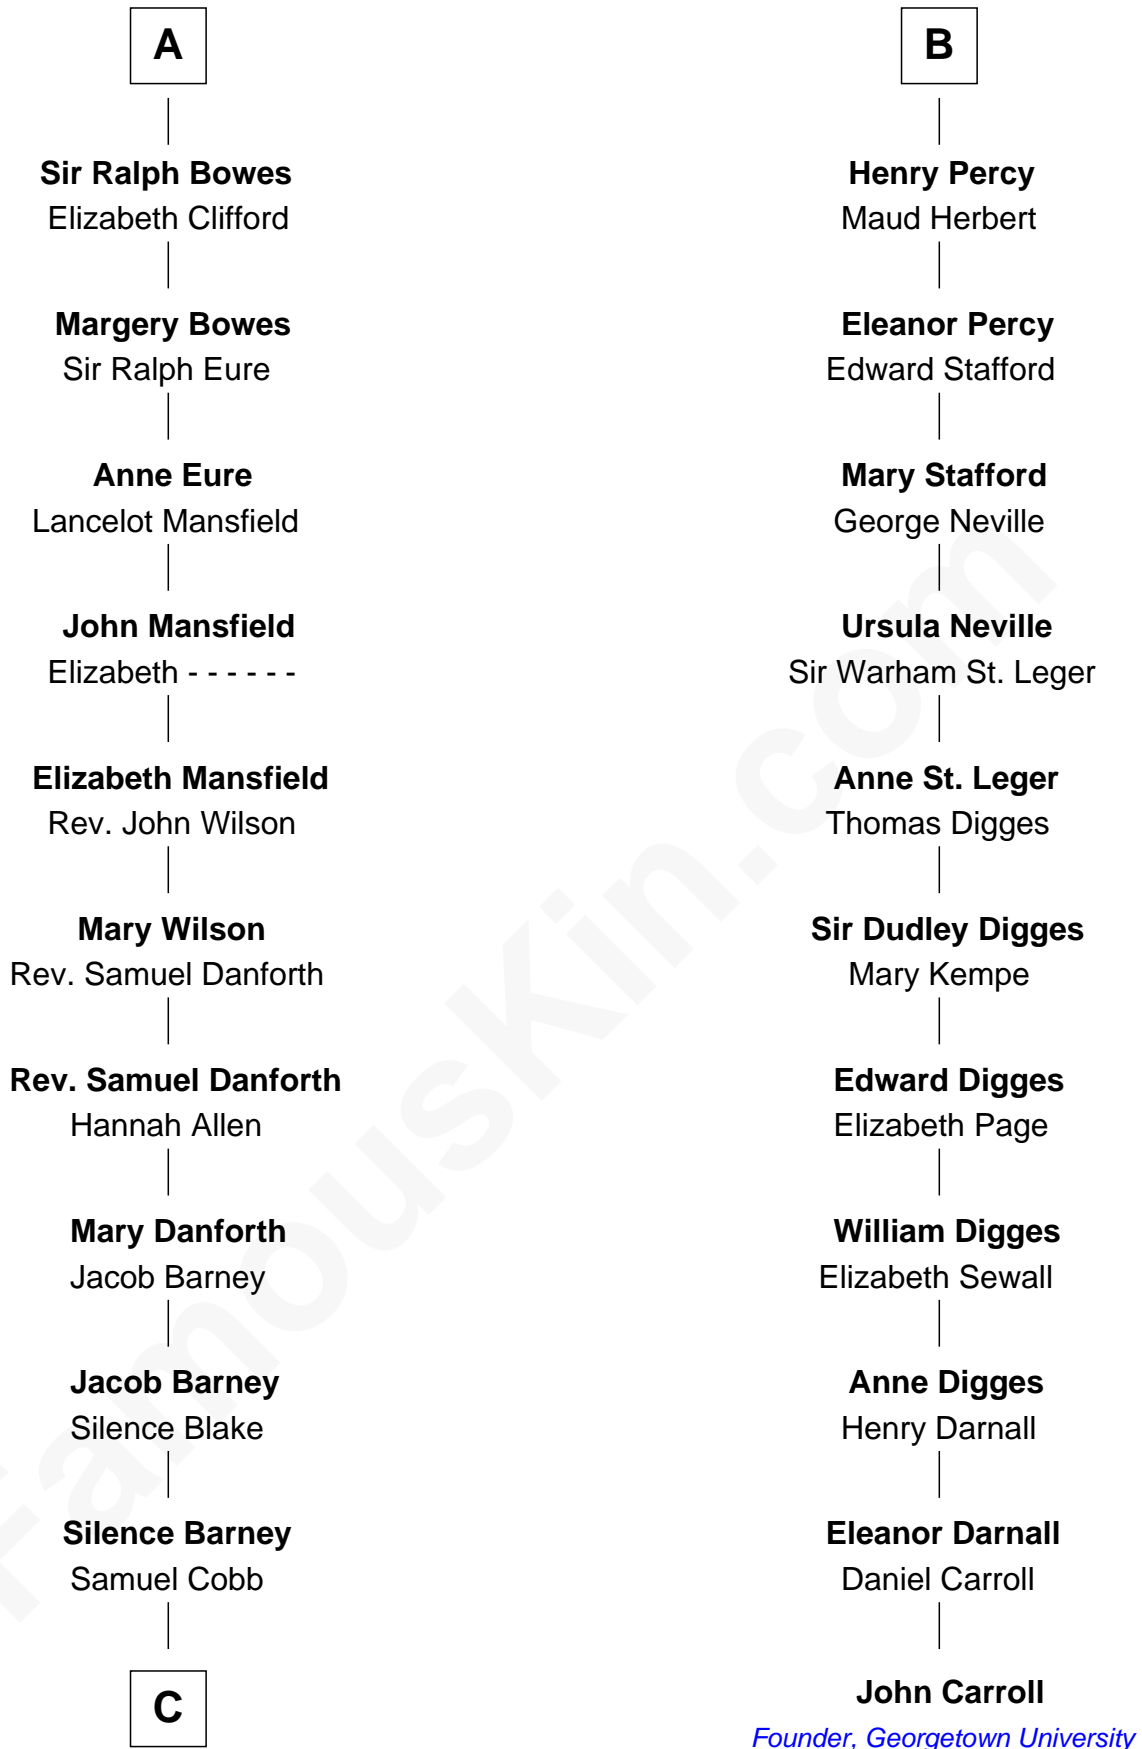

FamousKin.com

Relationship Chart of

Sandra Day O'Connor

First Female U.S. Supreme Court Justice

17th cousin 4 times removed of

John Carroll

Founder of Georgetown University

C

—
Lettice Carlyle Cobb

Luke Day

—
Hollis Day

Eliza L. Flanders

—
Henry Clay Day

Alice Edith Hilton

—
Henry R. Day

Ada Mae Wilkey