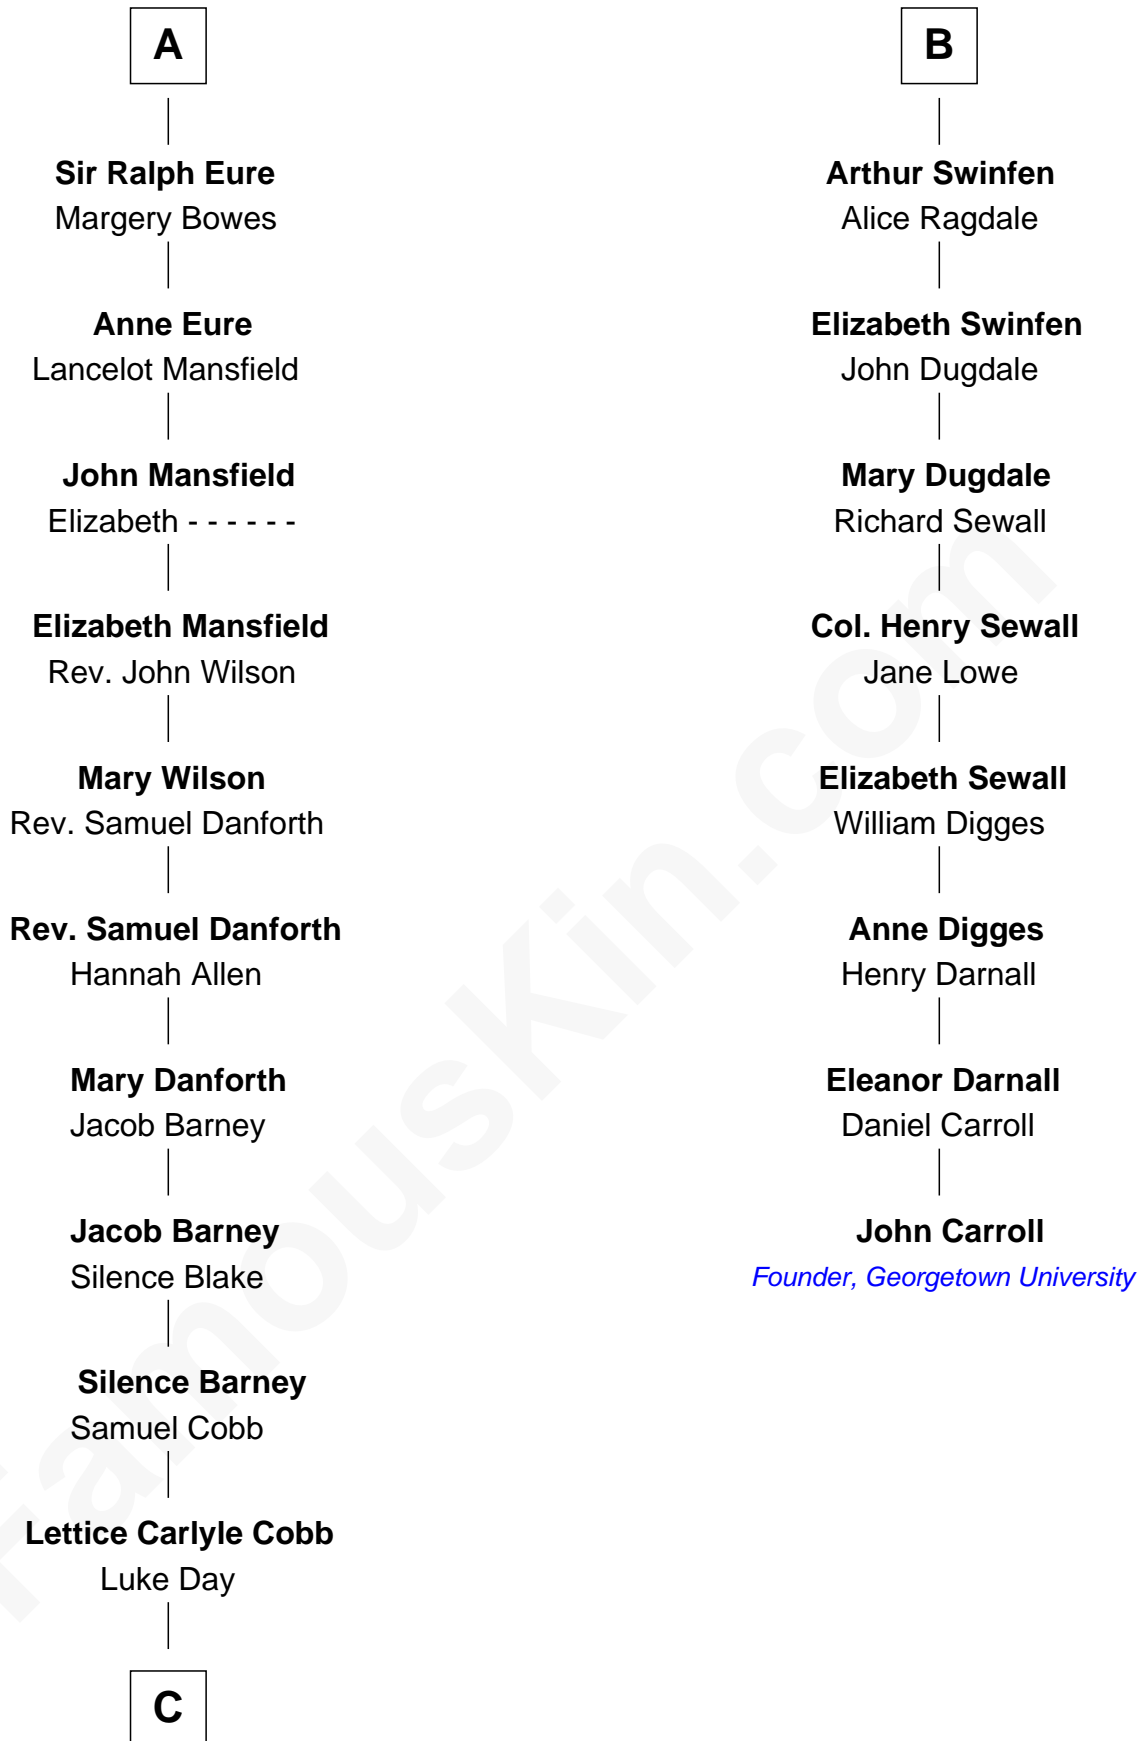

## Relationship Chart of

### Sandra Day O'Connor

First Female U.S. Supreme Court Justice

14th cousin 6 times removed of

**John Carroll**

Founder of Georgetown University

**C**

—  
**Hollis Day**

Eliza L. Flanders

—  
**Henry Clay Day**

Alice Edith Hilton

—  
**Henry R. Day**

Ada Mae Wilkey

—  
**Sandra Day O'Connor**

*U.S. Supreme Court Justice*

FamousKin.com