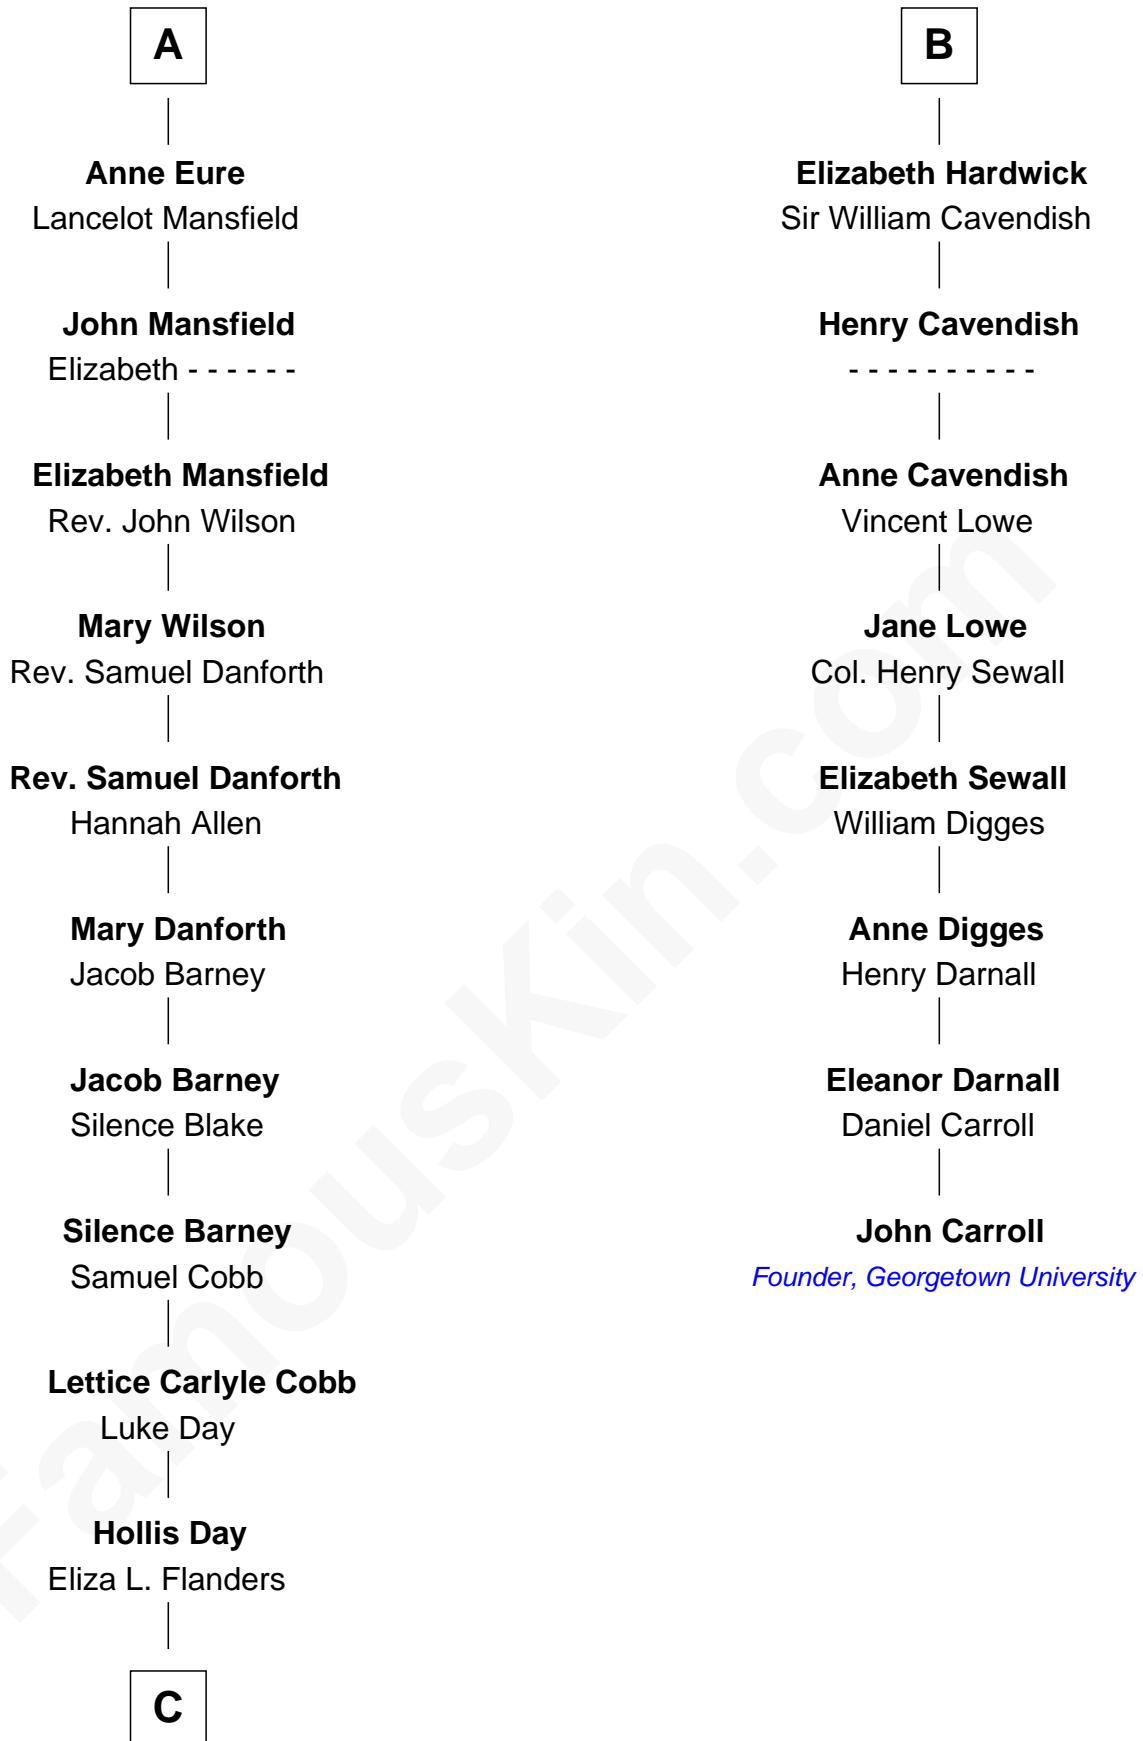

FamousKin.com

Relationship Chart of

Sandra Day O'Connor

First Female U.S. Supreme Court Justice

14th cousin 5 times removed of

John Carroll

Founder of Georgetown University

Edmund Fitzalan

Alice de Warenne

C

Henry Clay Day
Alice Edith Hilton

Henry R. Day
Ada Mae Wilkey

Sandra Day O'Connor
U.S. Supreme Court Justice

FamousKin.com