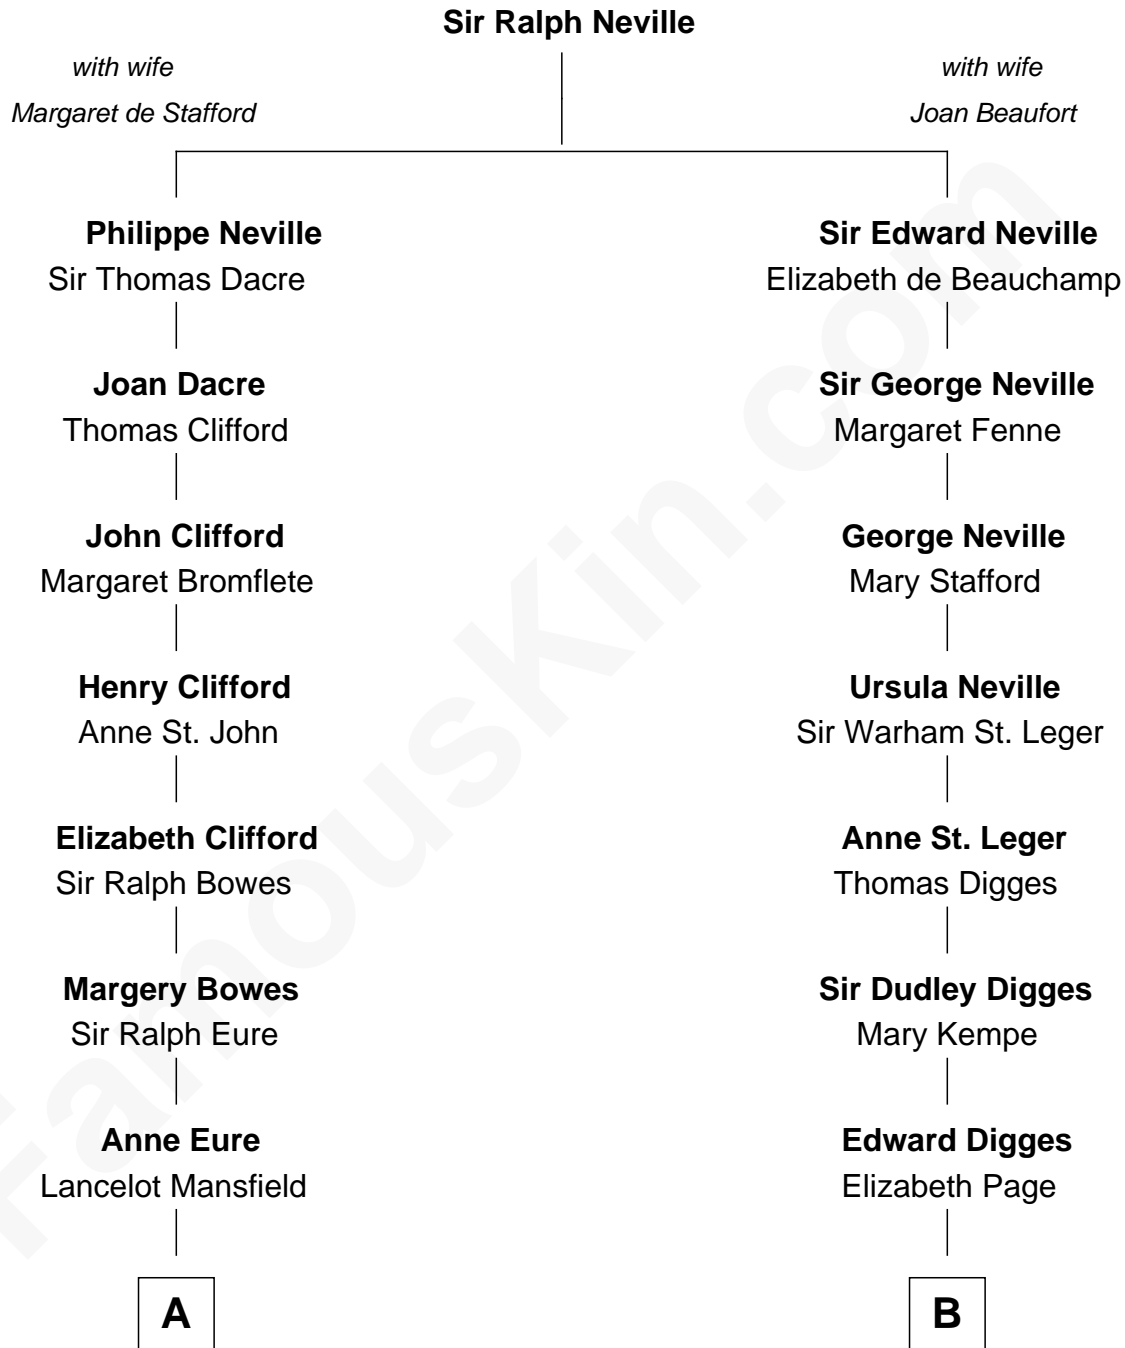

## Relationship Chart of

### Sandra Day O'Connor

*First Female U.S. Supreme Court Justice*

**10th cousin 8 times removed of**

**John Carroll**

*Founder of Georgetown University*

**C**

Henry R. Day  
Ada Mae Wilkey

Sandra Day O'Connor  
*U.S. Supreme Court Justice*