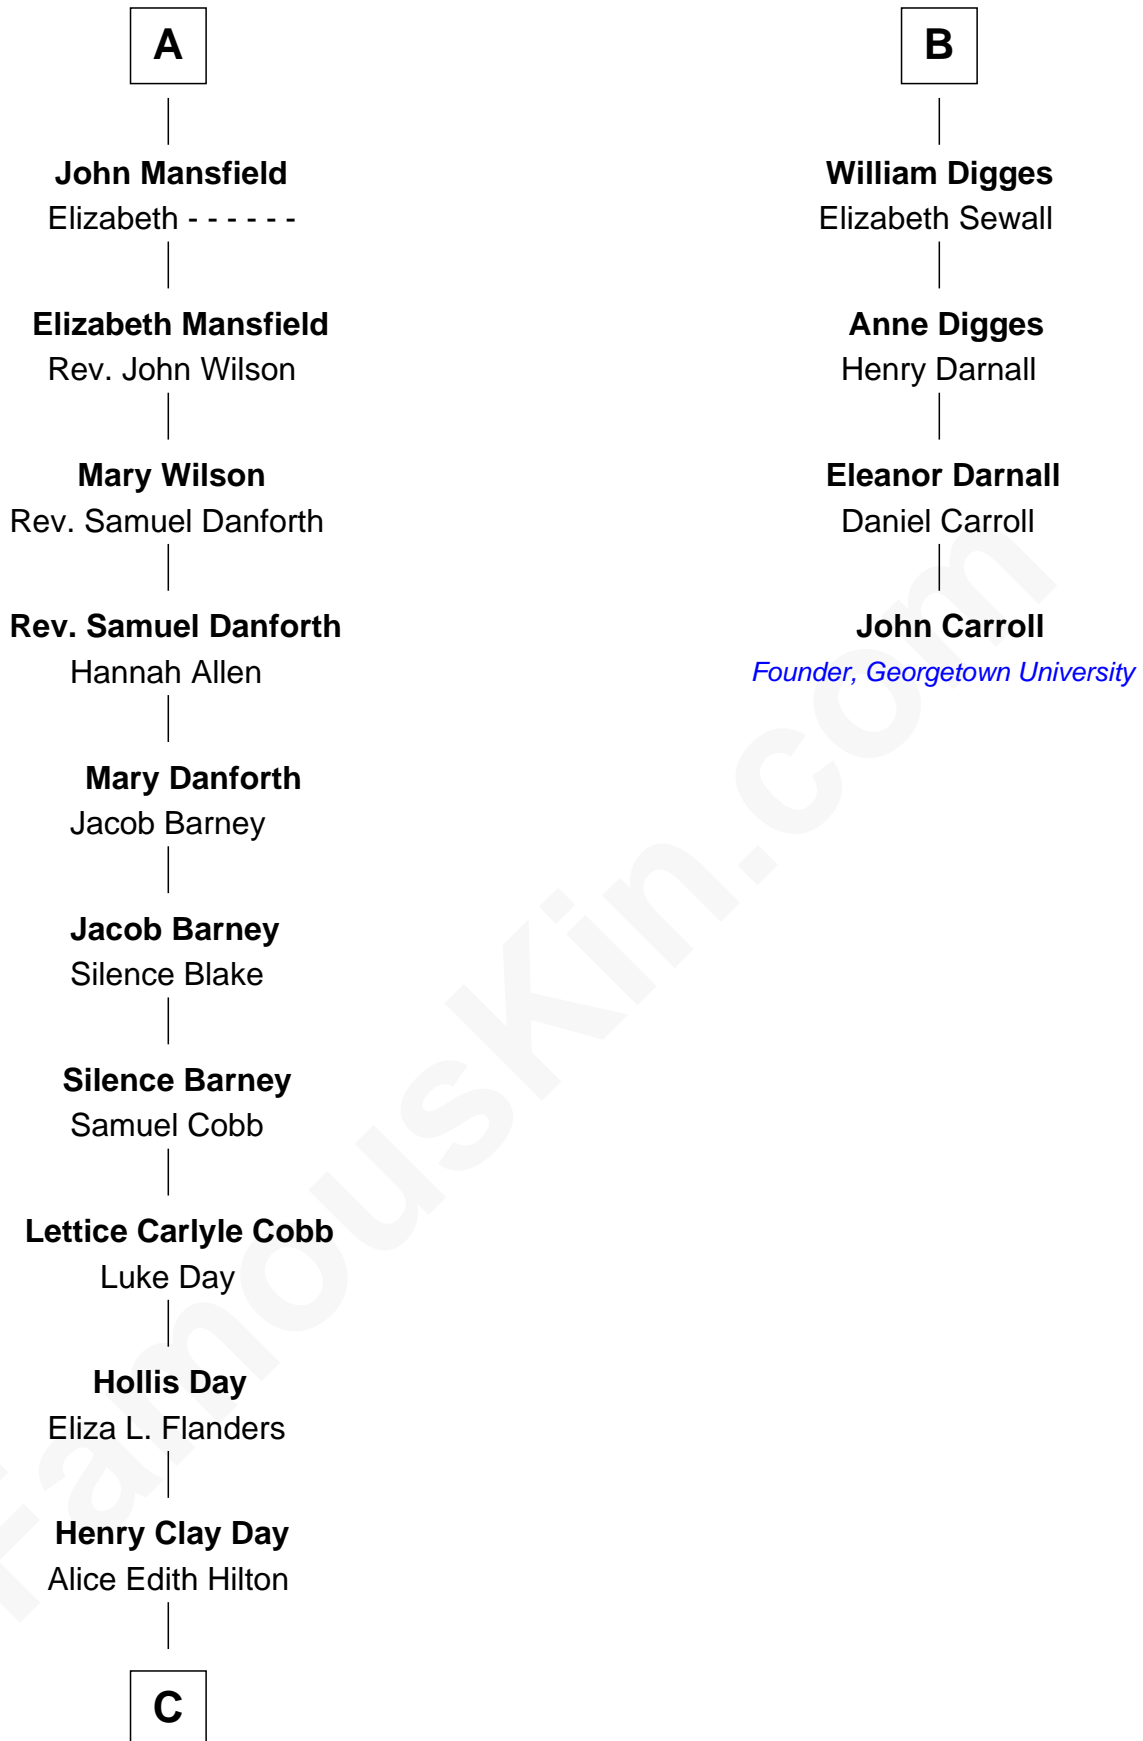

## Relationship Chart of

### Sandra Day O'Connor

*First Female U.S. Supreme Court Justice*

**10th cousin 8 times removed of**

**John Carroll**

*Founder of Georgetown University*

**C**

Henry R. Day  
Ada Mae Wilkey

Sandra Day O'Connor  
*U.S. Supreme Court Justice*