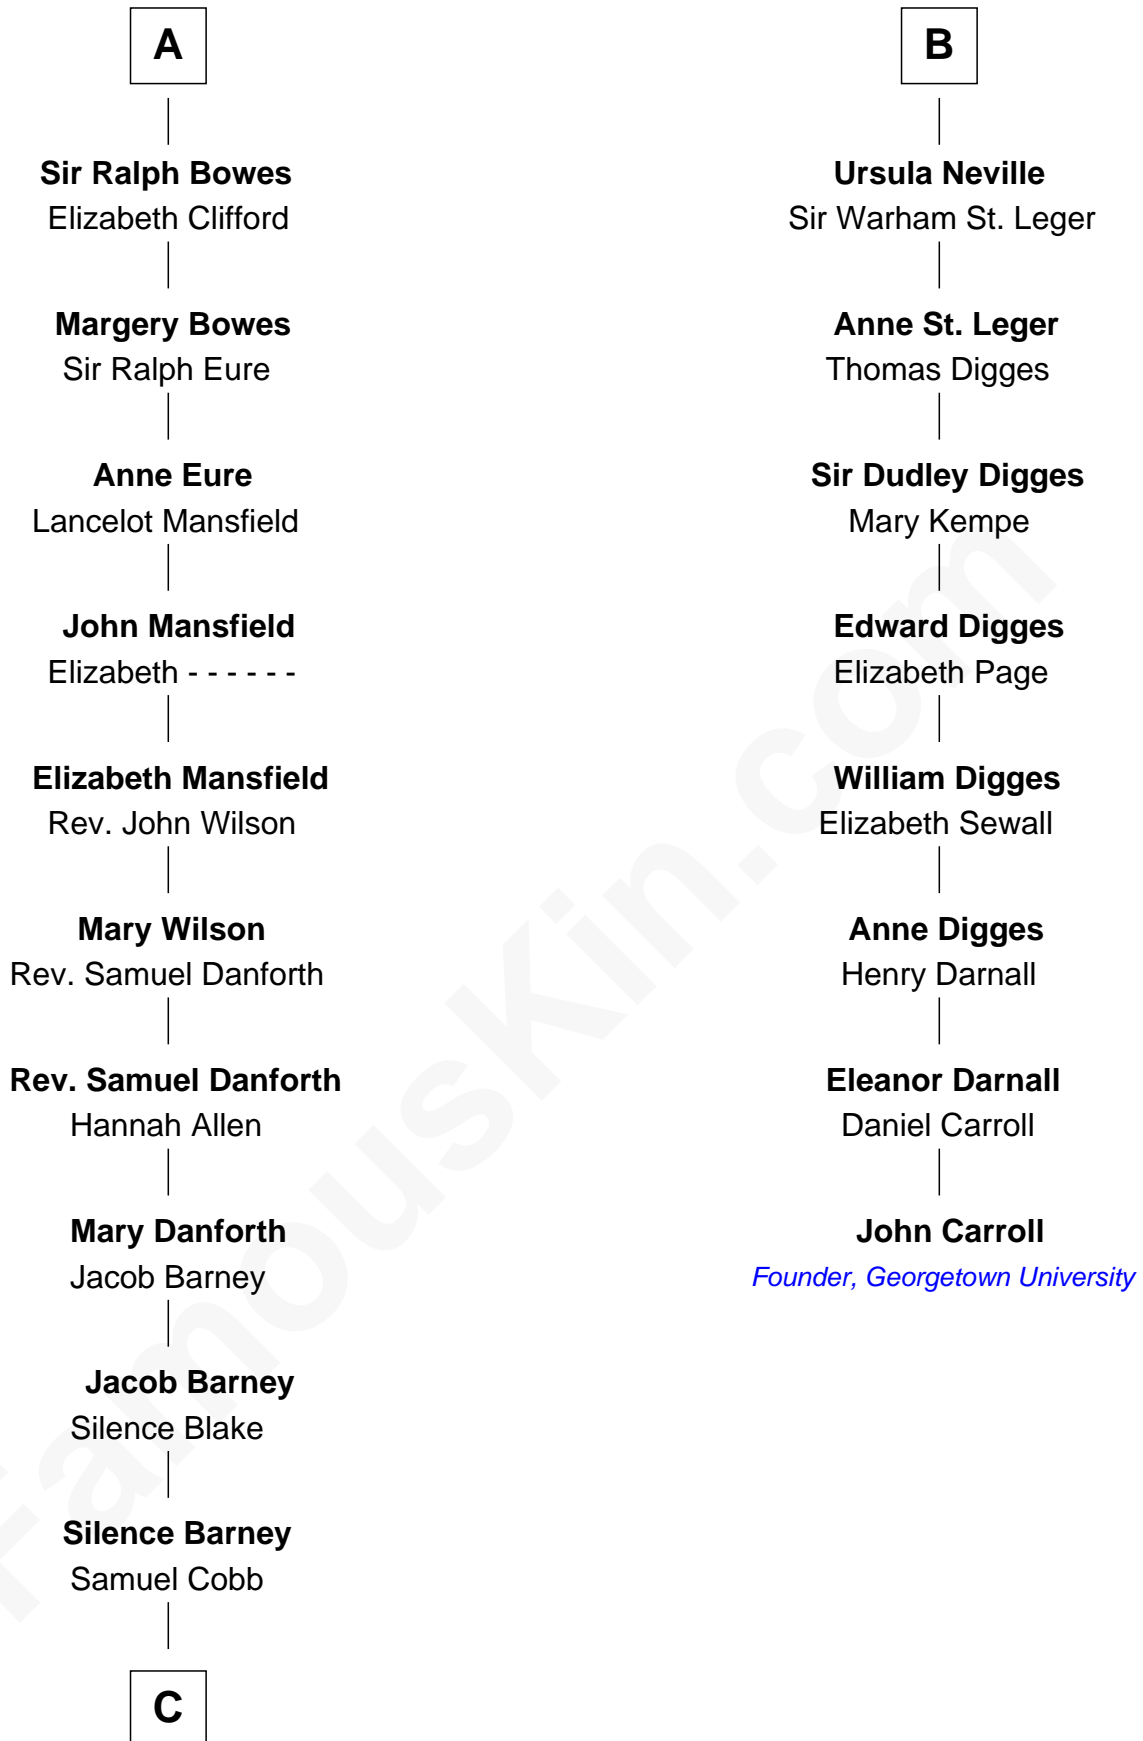

## Relationship Chart of

### Sandra Day O'Connor

First Female U.S. Supreme Court Justice

14th cousin 7 times removed of

**John Carroll**

Founder of Georgetown University

**C**

—  
**Lettice Carlyle Cobb**

Luke Day

—  
**Hollis Day**

Eliza L. Flanders

—  
**Henry Clay Day**

Alice Edith Hilton

—  
**Henry R. Day**

Ada Mae Wilkey

—  
**Sandra Day O'Connor**

*U.S. Supreme Court Justice*