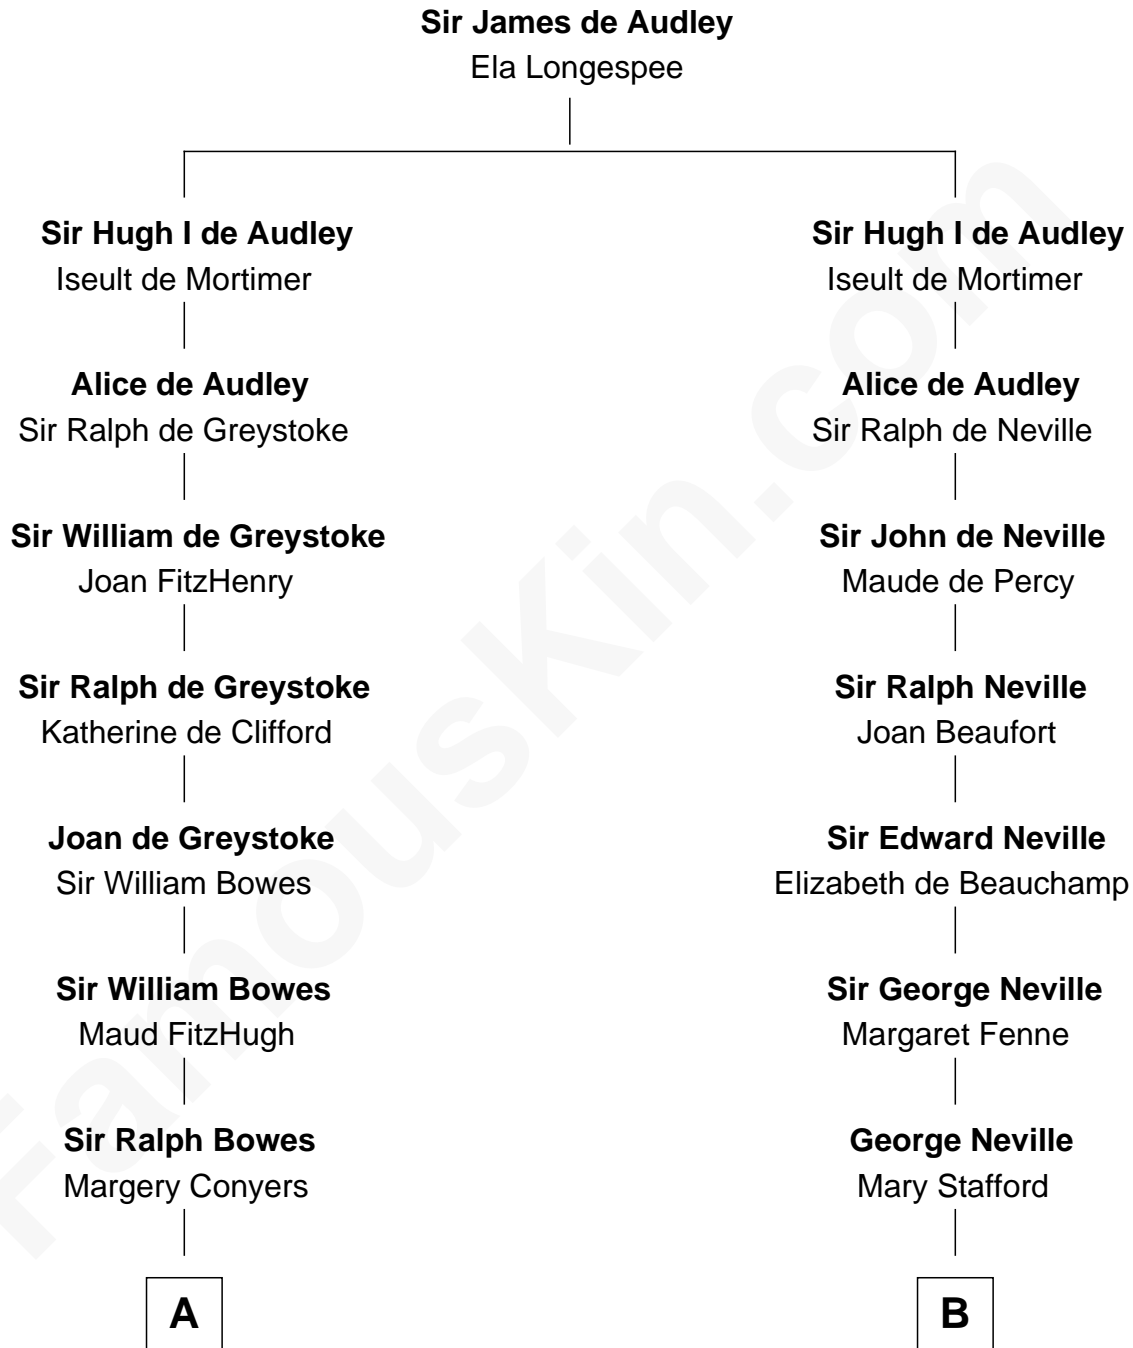

## Relationship Chart of

### Sandra Day O'Connor

First Female U.S. Supreme Court Justice

14th cousin 7 times removed of

**John Carroll**

Founder of Georgetown University

**C**

—  
**Lettice Carlyle Cobb**

Luke Day