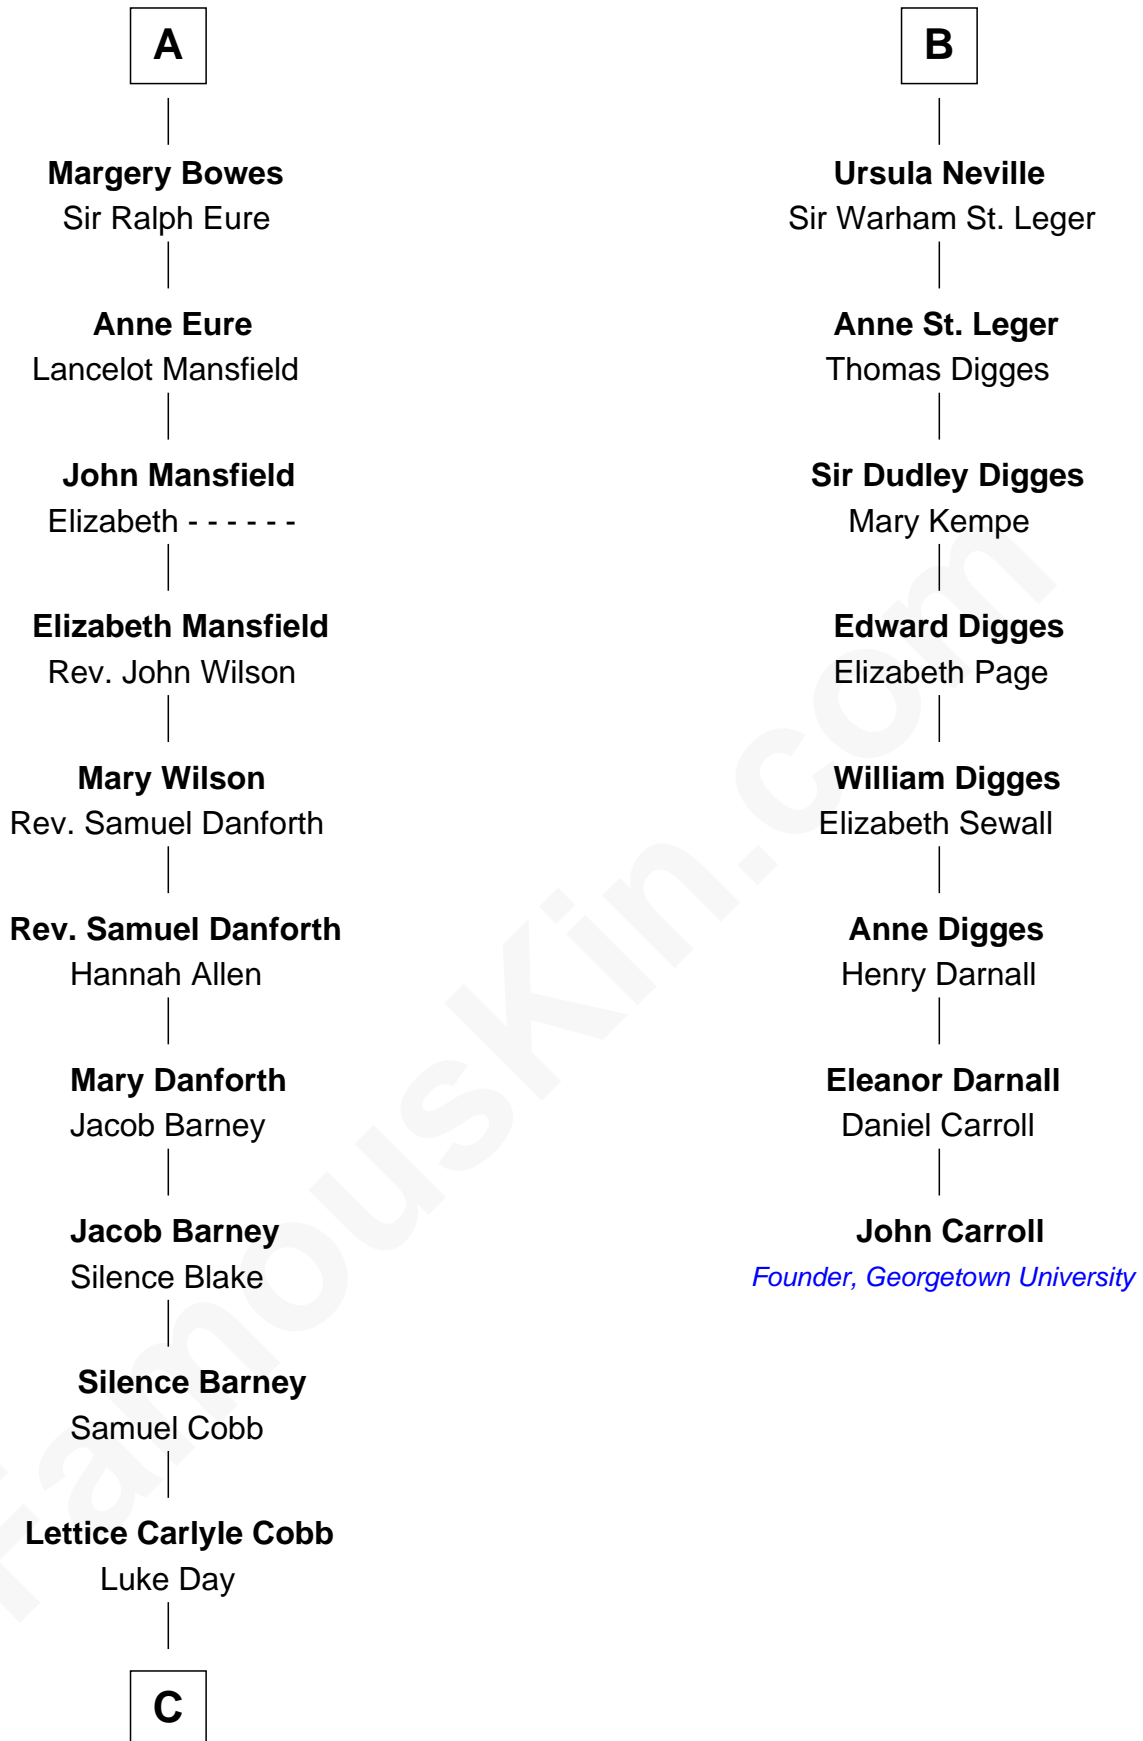

## Relationship Chart of

### Sandra Day O'Connor

*First Female U.S. Supreme Court Justice*

**14th cousin 6 times removed of**

**John Carroll**

*Founder of Georgetown University*

**Sir Maurice de Berkeley**

Eve la Zouche

**C**

—  
**Hollis Day**

Eliza L. Flanders

—  
**Henry Clay Day**

Alice Edith Hilton

—  
**Henry R. Day**

Ada Mae Wilkey

—  
**Sandra Day O'Connor**

*U.S. Supreme Court Justice*