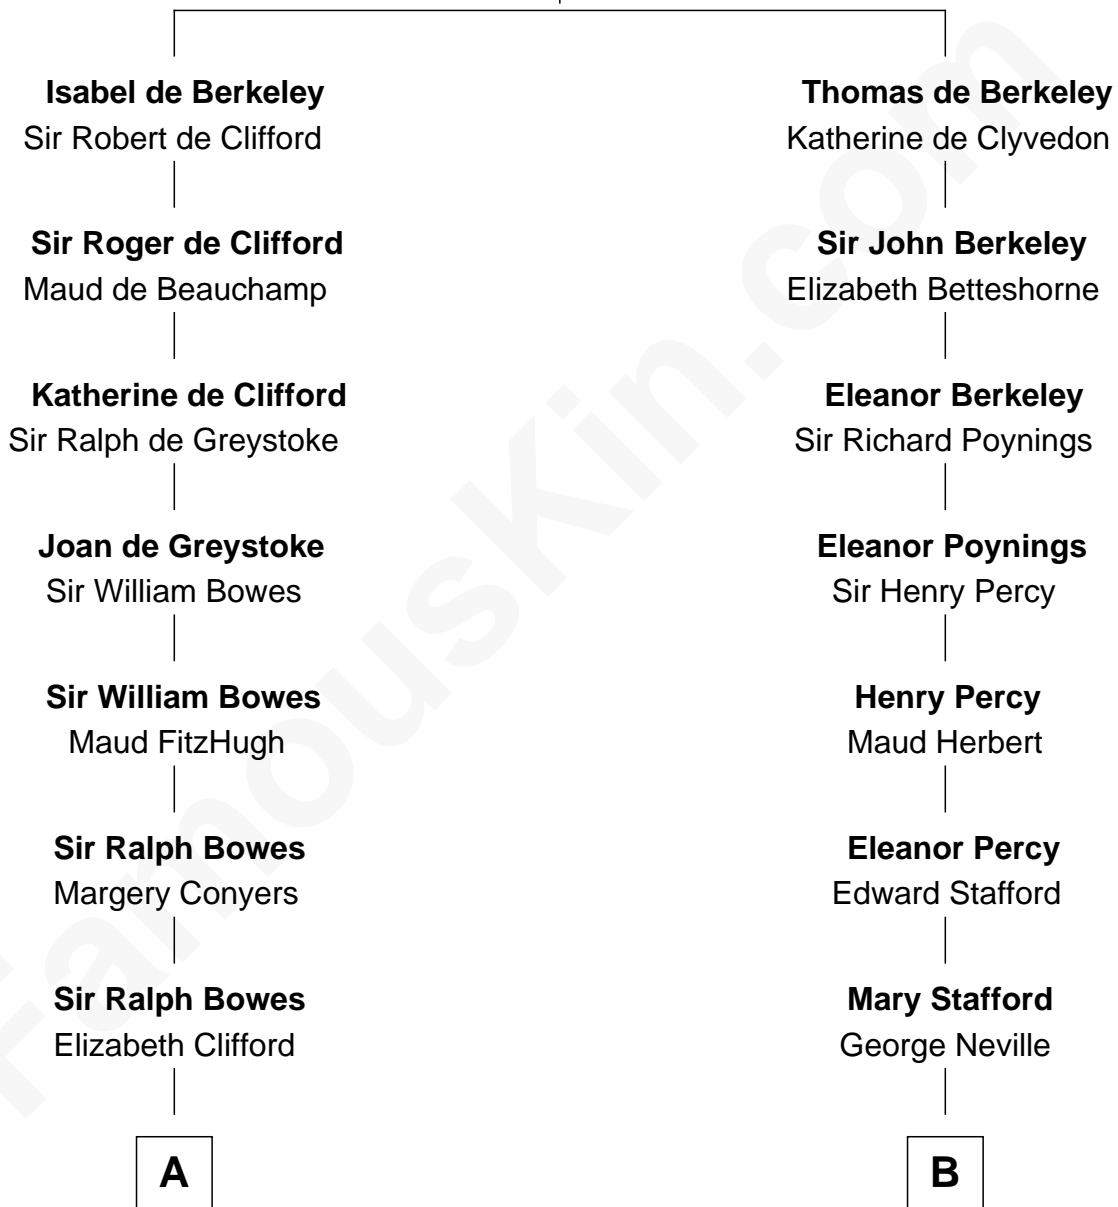

## Relationship Chart of

### Sandra Day O'Connor

*First Female U.S. Supreme Court Justice*

**14th cousin 6 times removed of**

**John Carroll**

*Founder of Georgetown University*

**Sir Maurice de Berkeley**

Eve la Zouche

**C**

—  
**Hollis Day**

Eliza L. Flanders

—  
**Henry Clay Day**

Alice Edith Hilton

—  
**Henry R. Day**

Ada Mae Wilkey

—  
**Sandra Day O'Connor**

*U.S. Supreme Court Justice*