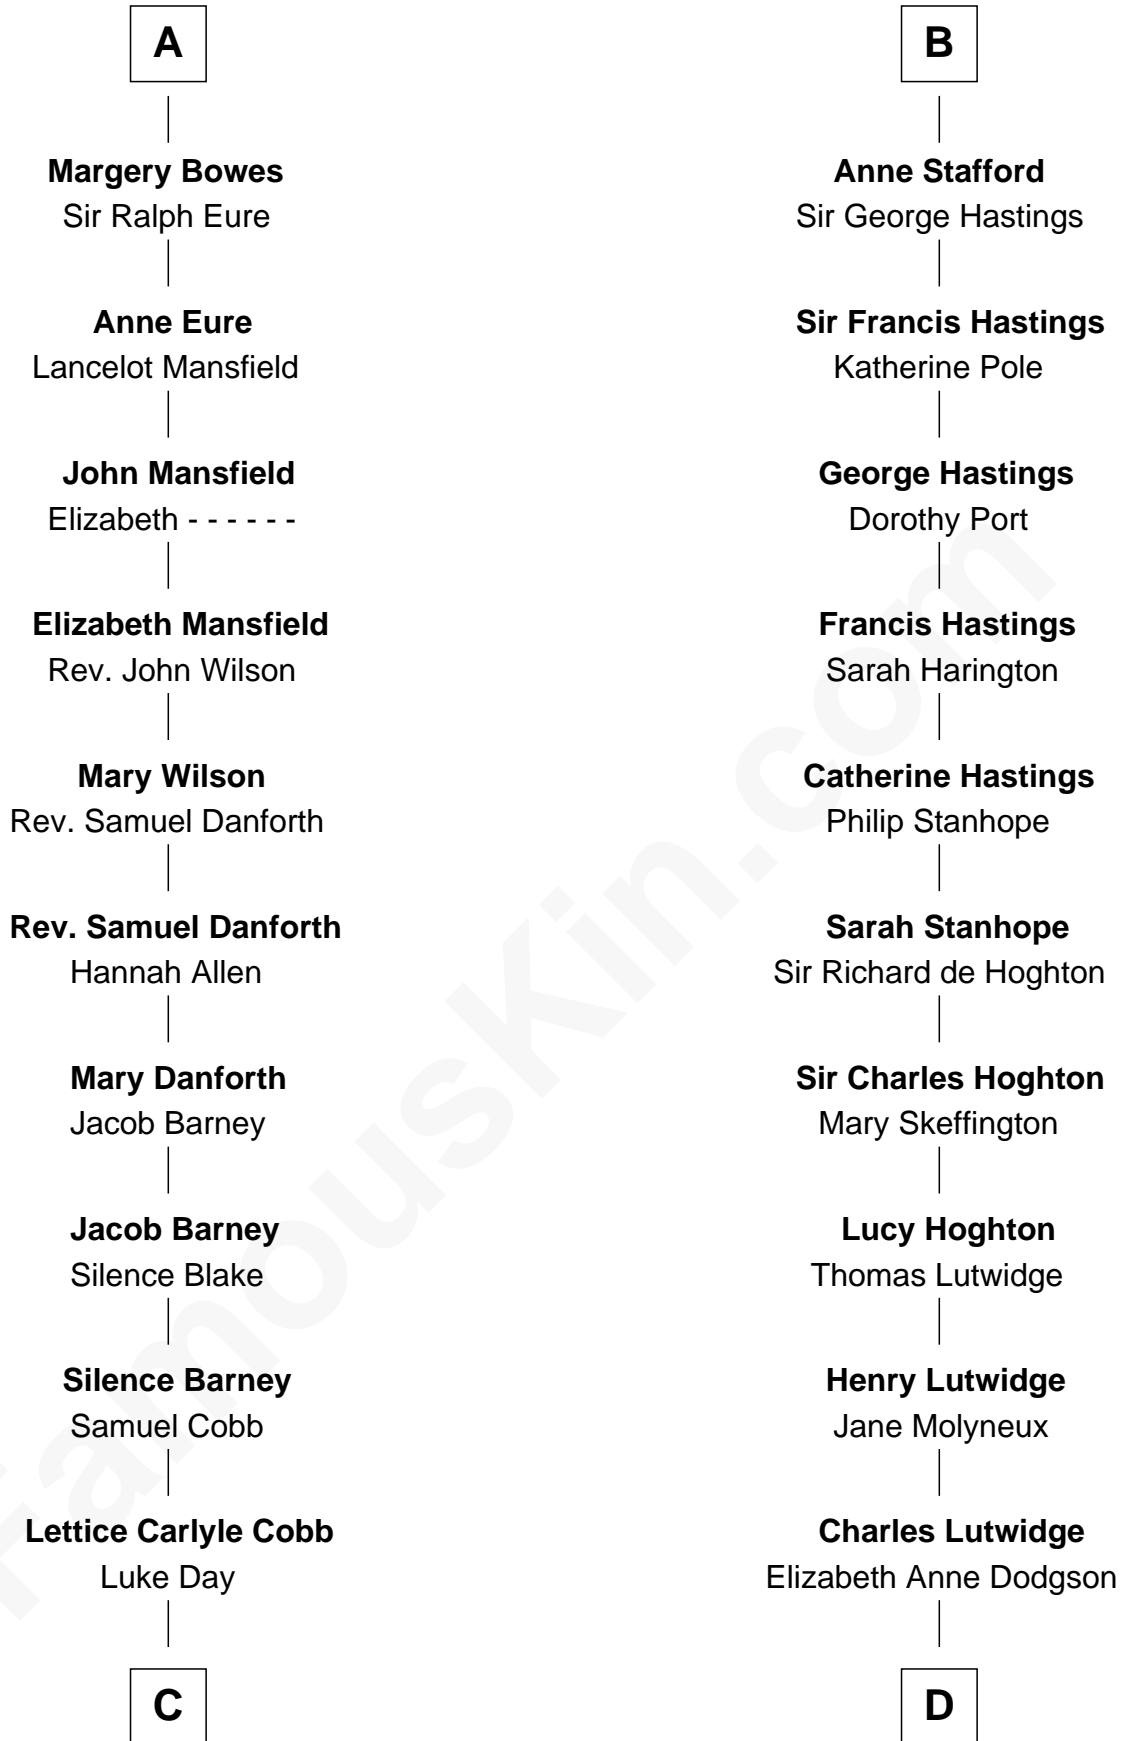

FamousKin.com

Relationship Chart of

Sandra Day O'Connor

First Female U.S. Supreme Court Justice

18th cousin 2 times removed of

Lewis Carroll

Author of Alice in Wonderland

Sir Maurice de Berkeley

Eve la Zouche

C

Hollis Day

Eliza L. Flanders

Henry Clay Day

Alice Edith Hilton

Henry R. Day

Ada Mae Wilkey