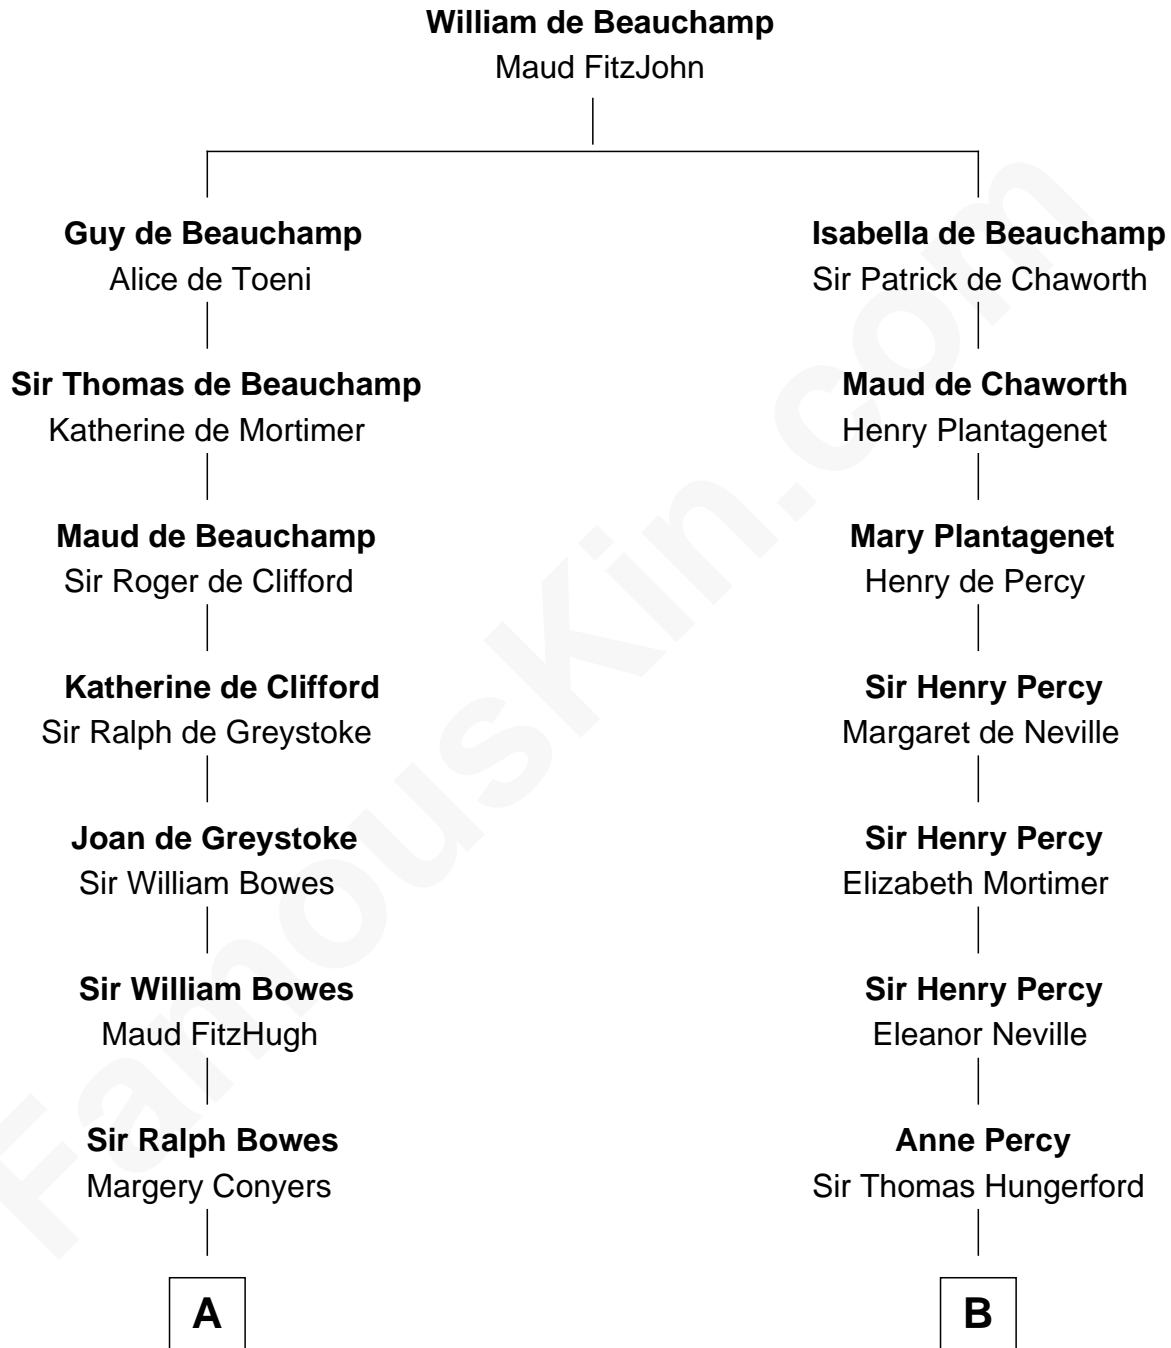

FamousKin.com

Relationship Chart of

Sandra Day O'Connor

First Female U.S. Supreme Court Justice

20th cousin 1 time removed of

E. M. Forster
English Novelist

C

Lettice Carlyle Cobb

Luke Day

Hollis Day

Eliza L. Flanders

Henry Clay Day

Alice Edith Hilton

Henry R. Day

Ada Mae Wilkey

Sandra Day O'Connor

U.S. Supreme Court Justice

D

Henry Thornton

Marianne Sykes

Laura Thornton

Charles Forster

Edward Morgan Llewellyn Forster

Alice Clara Whichelo