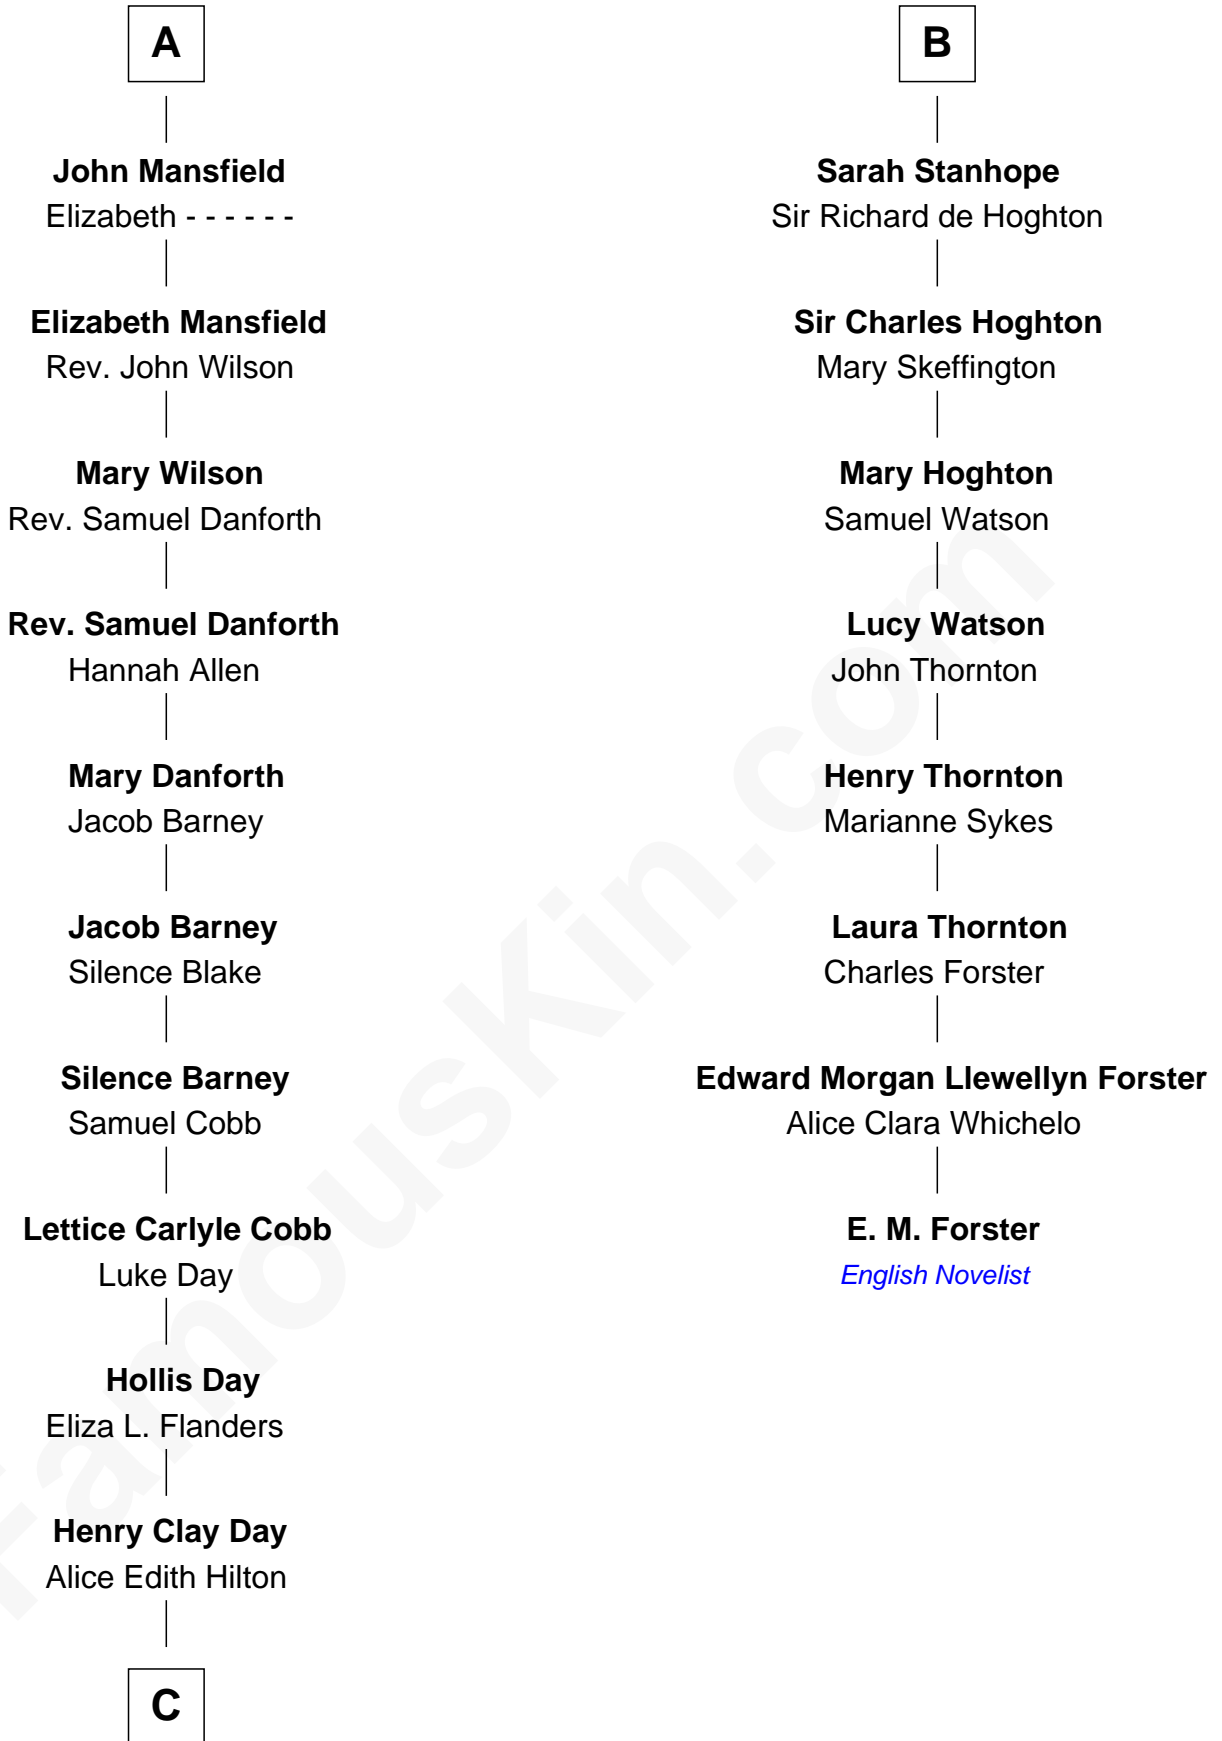

## Relationship Chart of

### Sandra Day O'Connor

First Female U.S. Supreme Court Justice

14th cousin 4 times removed of

**E. M. Forster**  
English Novelist

**C**

Henry R. Day  
Ada Mae Wilkey

Sandra Day O'Connor  
*U.S. Supreme Court Justice*