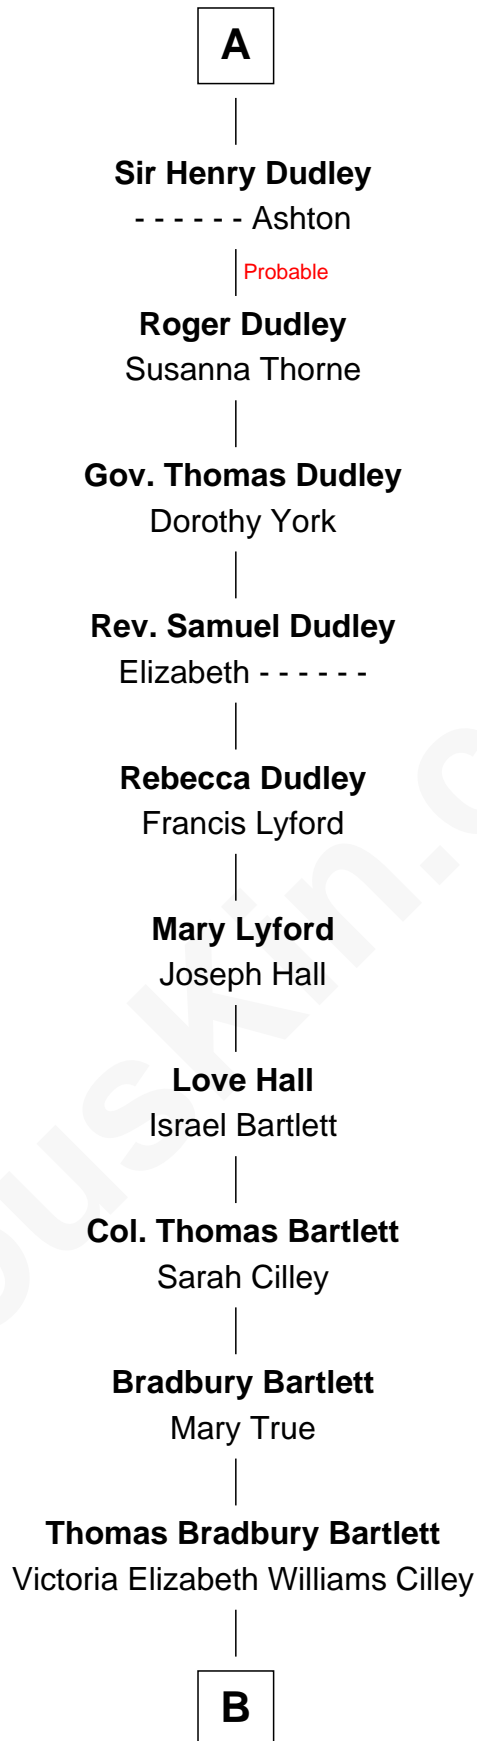

## Relationship Chart of

### Eleanor de Arundel

18th Great-grandmother of

**Alan Shepard**

*Mercury and Apollo Astronaut*

**Eleanor de Arundel**

Sir Henry de Percy

**Sir Henry de Percy**

Idoine de Clifford

**Maude de Percy**

Sir John de Neville

**Sir Ralph Neville**

Joan Beaufort

**Katherine Neville**

Sir Thomas Strangeways

**Joan Strangeways**

Sir William Willoughby

**Cecily Willoughby**

Sir Edward Sutton

**Sir John Sutton**

Cecily Grey

**A**

**B**

—  
**Annie Elizabeth Bartlett**  
Frederick Johnson Shepard

—  
**Alan Bartlett Shepard**  
Pauline Renza Emerson