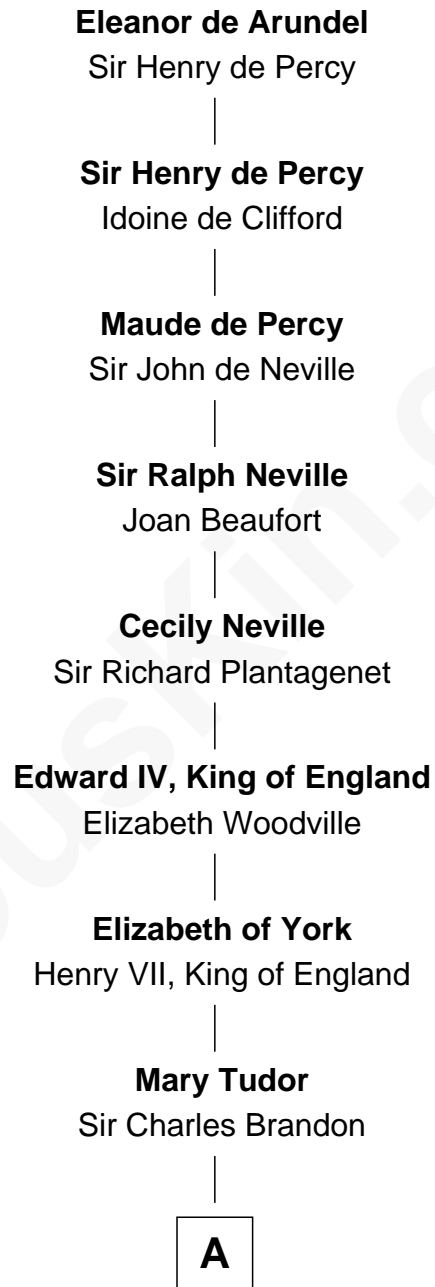

# FamousKin.com

## Relationship Chart of

### Eleanor de Arundel

20th Great-grandmother of

**Hugh Grant**  
*Movie Actor*

**B**

—  
**Cyril Randolph**

Frances Selina Hervey

—  
**Felton George Randolph**

Emily Margaret Nepean