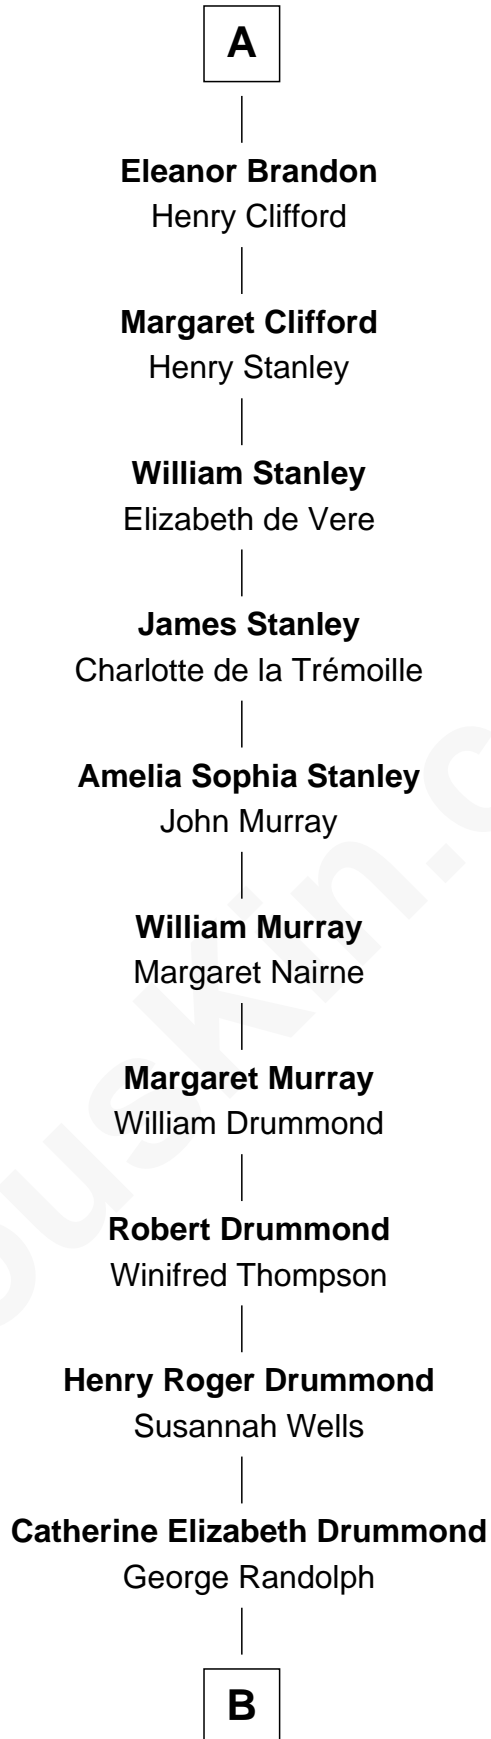

## Relationship Chart of

### Eleanor de Arundel

20th Great-grandmother of

**Hugh Grant**  
*Movie Actor*

**B**

—  
**Cyril Randolph**

Frances Selina Hervey

—  
**Felton George Randolph**

Emily Margaret Nepean

—  
**Margaret Isobel Randolph**

John Cassilis MacLean

—  
**Fynvola Susan MacLean**

James Murray Grant

—  
**Hugh Grant**

*Movie Actor*

FamousKin.com