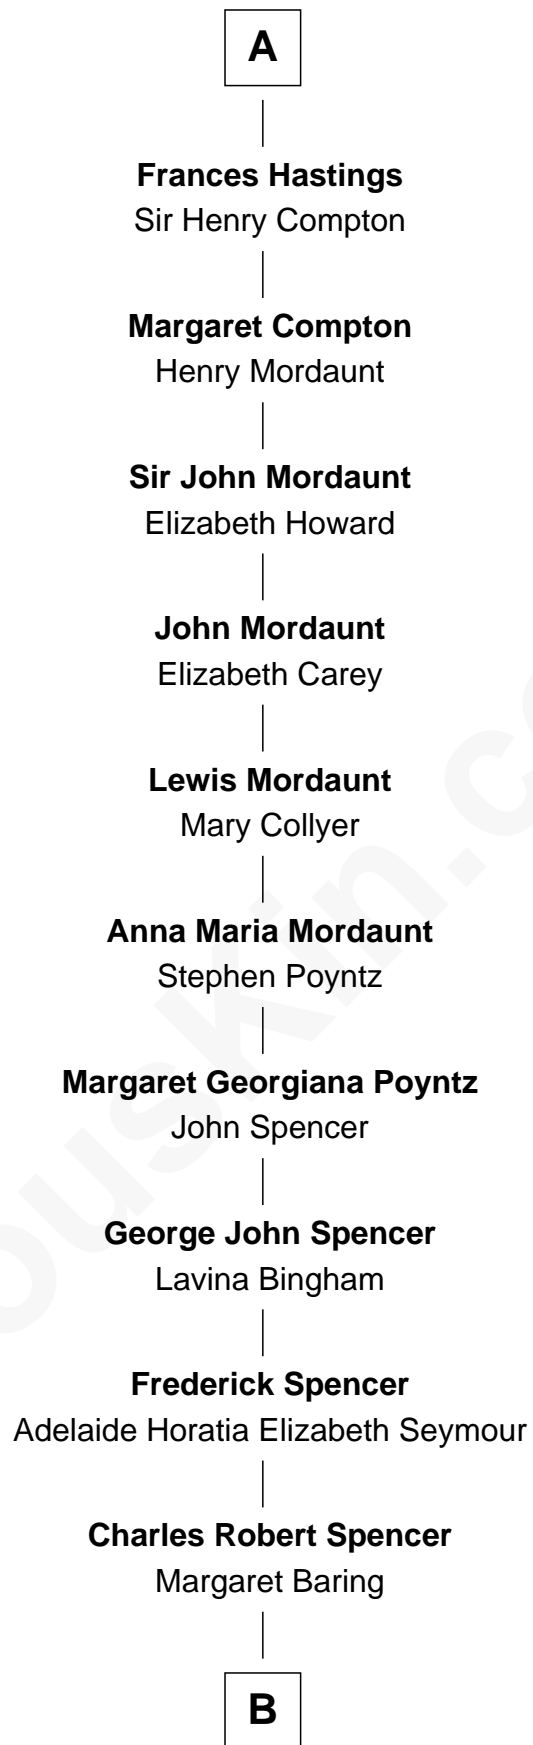

FamousKin.com

Relationship Chart of Eleanor de Arundel

19th Great-grandmother of

Prince Harry
Duke of Sussex

Eleanor de Arundel

Sir Henry de Percy

Sir Henry de Percy

Idoine de Clifford

Maude de Percy

Sir John de Neville

Sir Ralph Neville

Joan Beaufort

Sir Edward Neville

Elizabeth de Beauchamp

Sir George Neville

Margaret Fenne

Jane Neville

Sir Henry Pole

Katherine Pole

Sir Francis Hastings

A

B

Albert Edward John Spencer

Cynthia Elinor Beatrix Hamilton

Edward John Spencer

Frances Ruth Burke Roche

Princess Diana Frances Spencer

Charles III, King of the United Kingdom

Prince Harry

Duke of Sussex

FamousKin.com