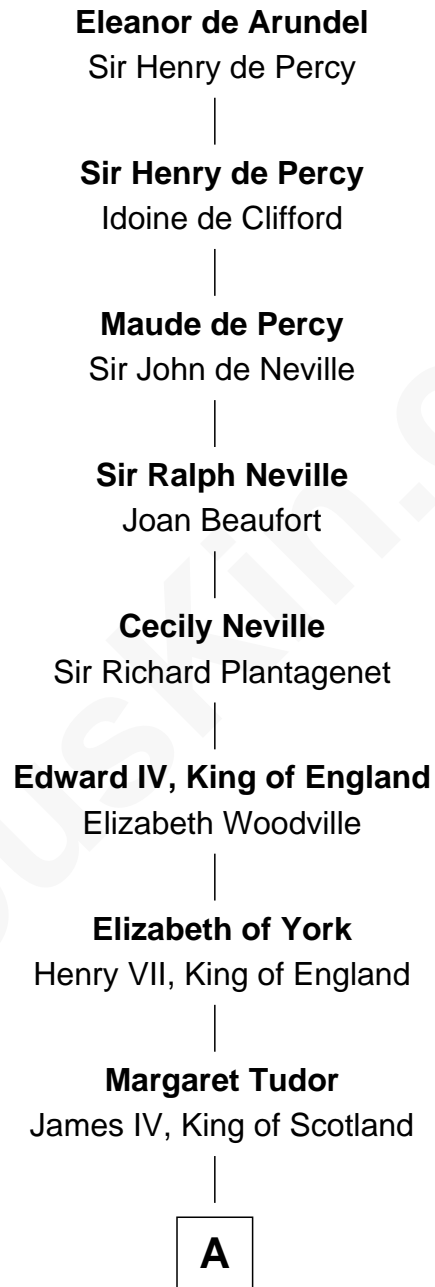

FamousKin.com

Relationship Chart of

Eleanor de Arundel

17th Great-grandmother of

James Russell Lowell

American "Fireside" Poet

A

James V, King of Scotland

George Balfour

Marjorie Baikie

Barbara Balfour

William Traill

William Traill

Isabel Fea

Robert Traill

Mary Whipple