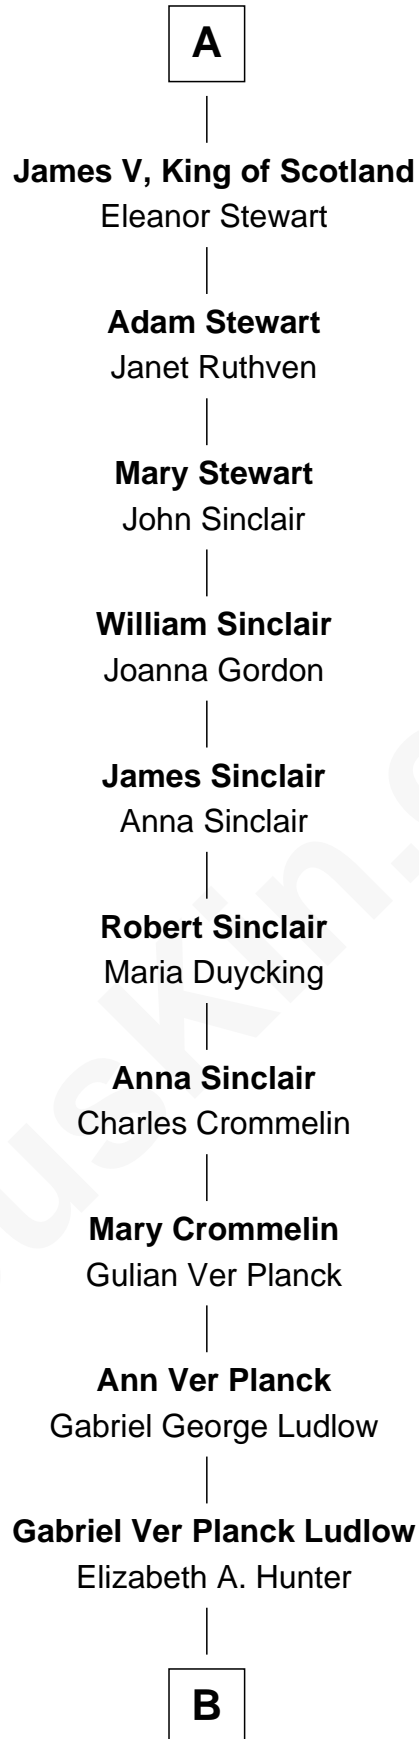

FamousKin.com

Relationship Chart of

Eleanor de Arundel

19th Great-grandmother of

Eleanor Roosevelt

First Lady of President Franklin D. Roosevelt

Eleanor de Arundel

Sir Henry de Percy

Sir Henry de Percy

Idoine de Clifford

Maude de Percy

Sir John de Neville

Sir Ralph Neville

Joan Beaufort

Cecily Neville

Sir Richard Plantagenet

Edward IV, King of England

Elizabeth Woodville

Elizabeth of York

Henry VII, King of England

Margaret Tudor

James IV, King of Scotland

A

B

—
Dr. Edward Hunter Ludlow

Elizabeth Livingston

—
Mary Livingston Ludlow

Valentine Gill Hall

—
Anna Rebecca Hall

Elliott Roosevelt

—
Eleanor Roosevelt

First Lady of Franklin Roosevelt