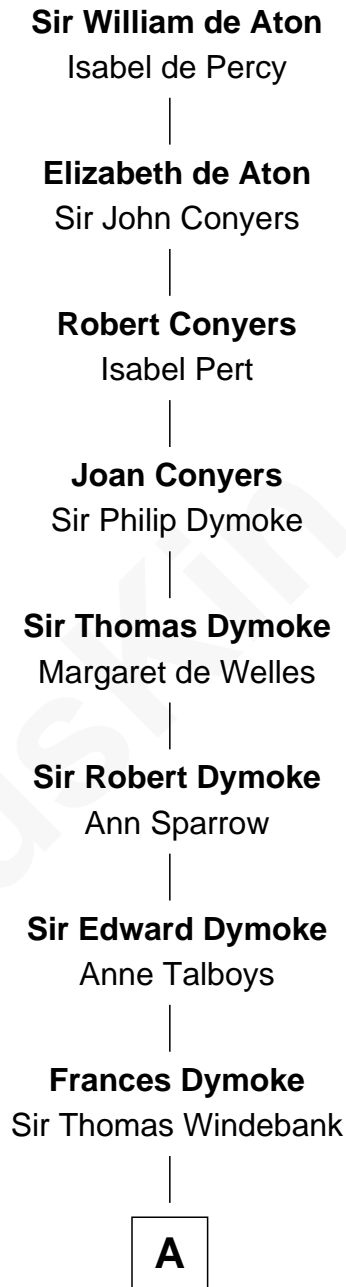

FamousKin.com

Relationship Chart of

William de Aton

12th Great-grandfather of

Meriwether Lewis
Lewis and Clark Expedition

A

—
Mildred Windebank

Robert Reade

—
Col. George Reade

Elizabeth Martiau

—
Mildred Reade

Col. Augustine Warner

—
Elizabeth Warner

Col. John Lewis

—
Col. Robert Lewis

Jane Meriwether

—
William Lewis

Lucy Meriwether

—
Meriwether Lewis

Lewis and Clark Expedition