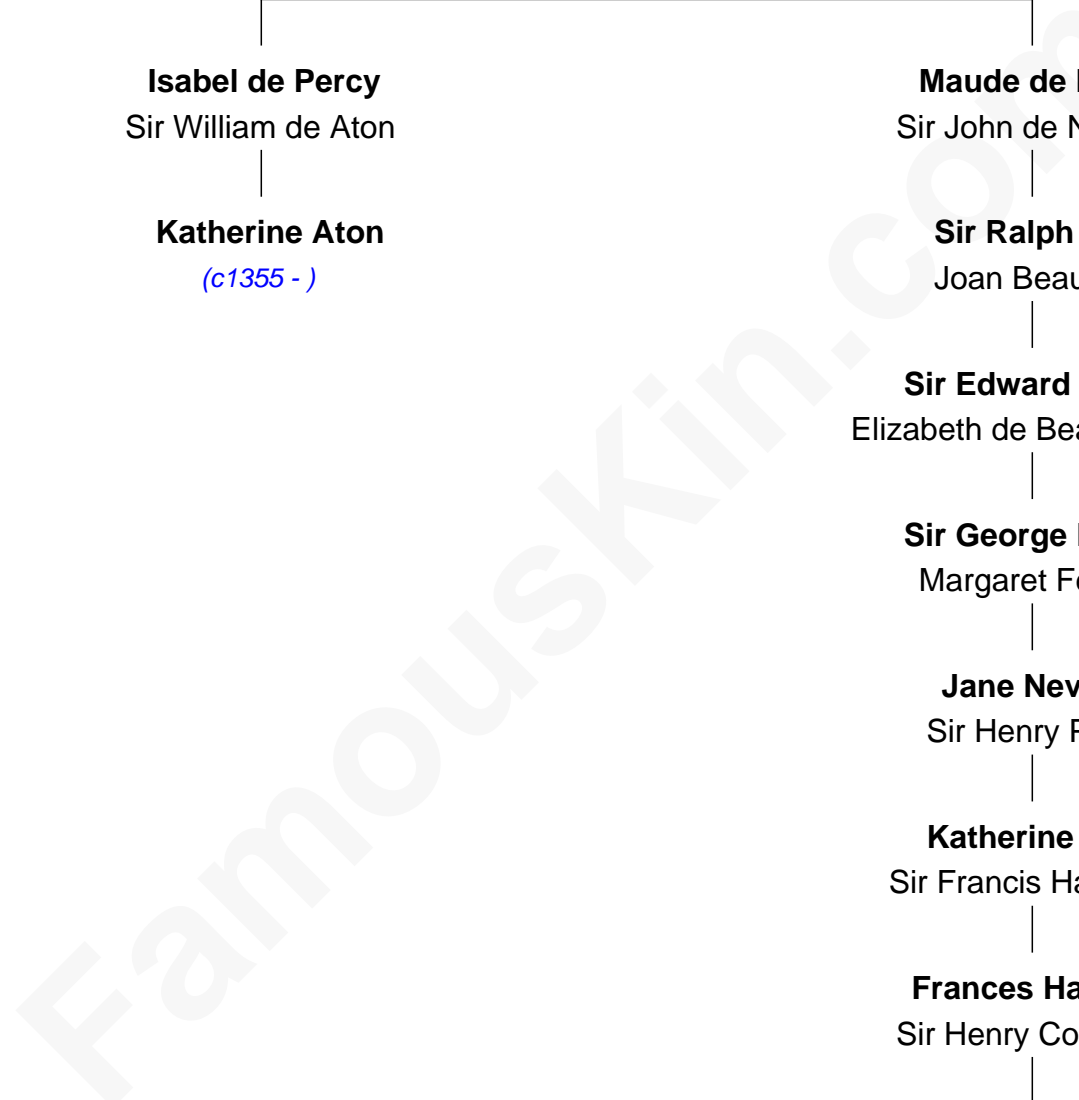

**FamousKin.com**  
**Relationship Chart of**  
**Katherine Aton**  
*(c1355 - )*

1st cousin 17 times removed of

**Princess Diana**  
*Princess of Wales*

**Sir Henry de Percy**  
 Idoine de Clifford

**Isabel de Percy**  
 Sir William de Aton

**Katherine Aton**  
*(c1355 - )*

**Maude de Percy**  
 Sir John de Neville

**Sir Ralph Neville**  
 Joan Beaufort

**Sir Edward Neville**  
 Elizabeth de Beauchamp

**Sir George Neville**  
 Margaret Fenne

**Jane Neville**  
 Sir Henry Pole

**Katherine Pole**  
 Sir Francis Hastings

**Frances Hastings**  
 Sir Henry Compton

**A**

**B**

**Edward John Spencer**  
Frances Ruth Burke Roche

**Princess Diana**  
*Princess of Wales*