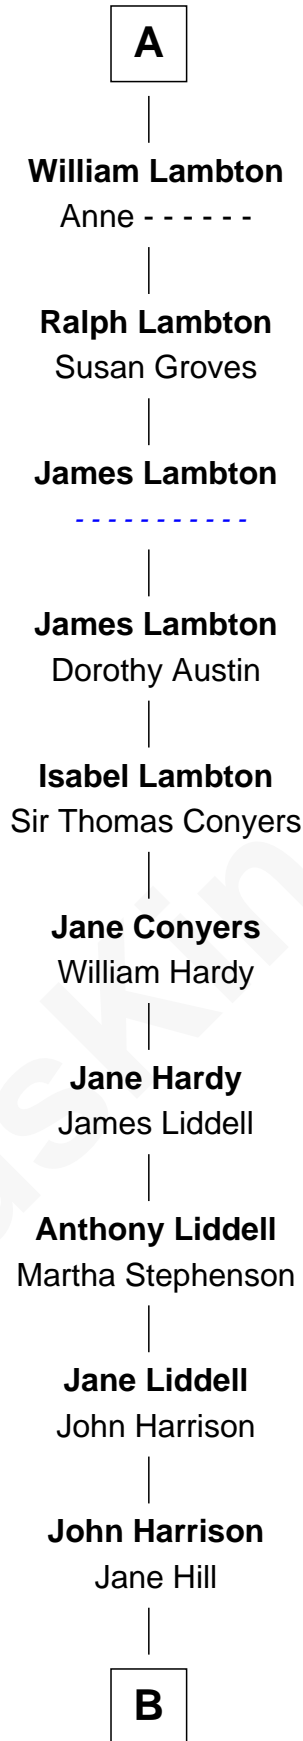

# FamousKin.com Relationship Chart of

**Katherine Aton**

(c1355 - )

19th Great-grandmother of

**Catherine Middleton**

*Princess of Wales*

**Katherine Aton**

Sir Ralph Eure

**Sir William Eure**

Maud Fitzhugh

**Sir Ralph Eure**

Eleanor Greystoke

**Sir William Eure**

Margaret Constable

**Sir Ralph Eure**

Muriel Hastings

**Sir William Eure**

Elizabeth Willoughby

**Sir Ralph Eure**

Margery Bowes

**Frances Eure**

Robert Lambton

**A**

**B**

—  
**Thomas Harrison**

Elizabeth Mary Temple

—  
**Dorothy Harrison**

Ronald John James Goldsmith

—  
**Carole Elizabeth Goldsmith**

Michael Francis Middleton

—  
**Catherine Middleton**

*Princess of Wales*