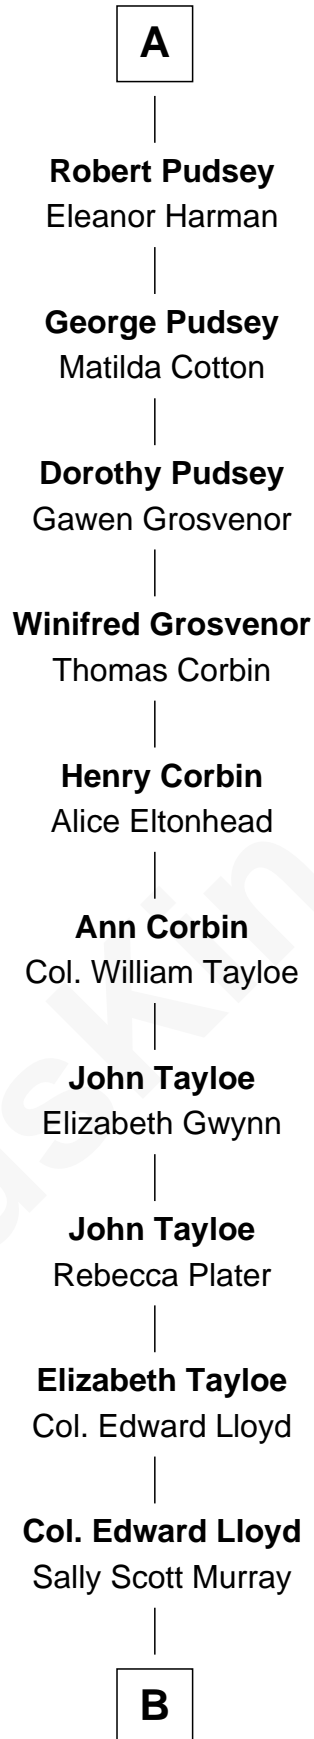

FamousKin.com

Relationship Chart of

Aymer de Atholl

17th Great-grandfather of

Henry Lloyd
40th Governor of Maryland

Sir Aymer de Atholl

Mary - - - - -

Isabel de Atholl

Sir Ralph Eure

Margaret Eure

Sir John Pudsey

Sir Ralph Pudsey

Margaret Tunstall

Sir John Pudsey

Grace Hamerton

Henry Pudsey

Margaret Conyers

Rowland Pudsey

Edith Hare

William Pudsey

Eleanor Montfort

A

B

—
Daniel Lloyd
Catherine Henry