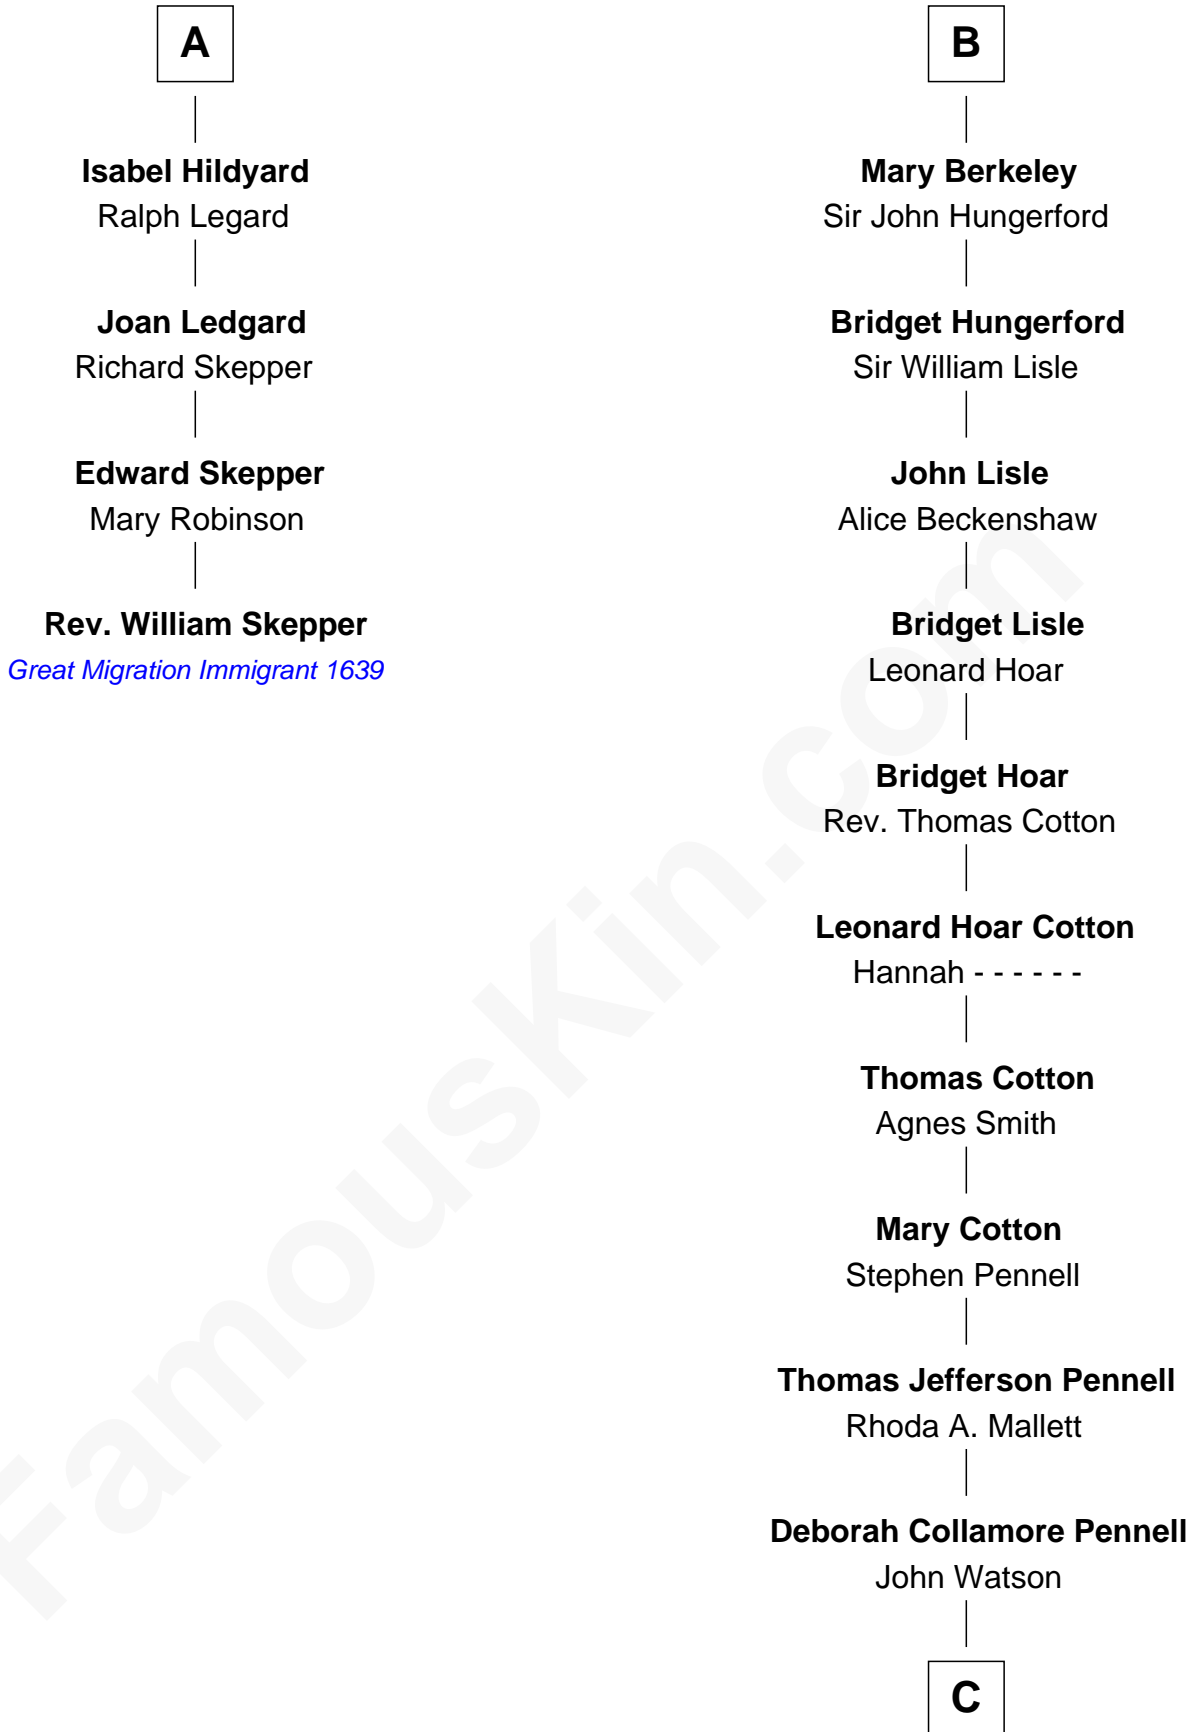

## Relationship Chart of

### Rev. William Skepper

(c1597 - c1650) Great Migration Immigrant 1639

10th cousin 10 times removed of

### Warren Buffett

Chairman & CEO, Berkshire Hathaway

**C**

—  
**Susan Ann Watson**

Ford Bela Barber

—  
**Stella Frances Barber**

John Ammon Stahl

—  
**Leila Stahl**