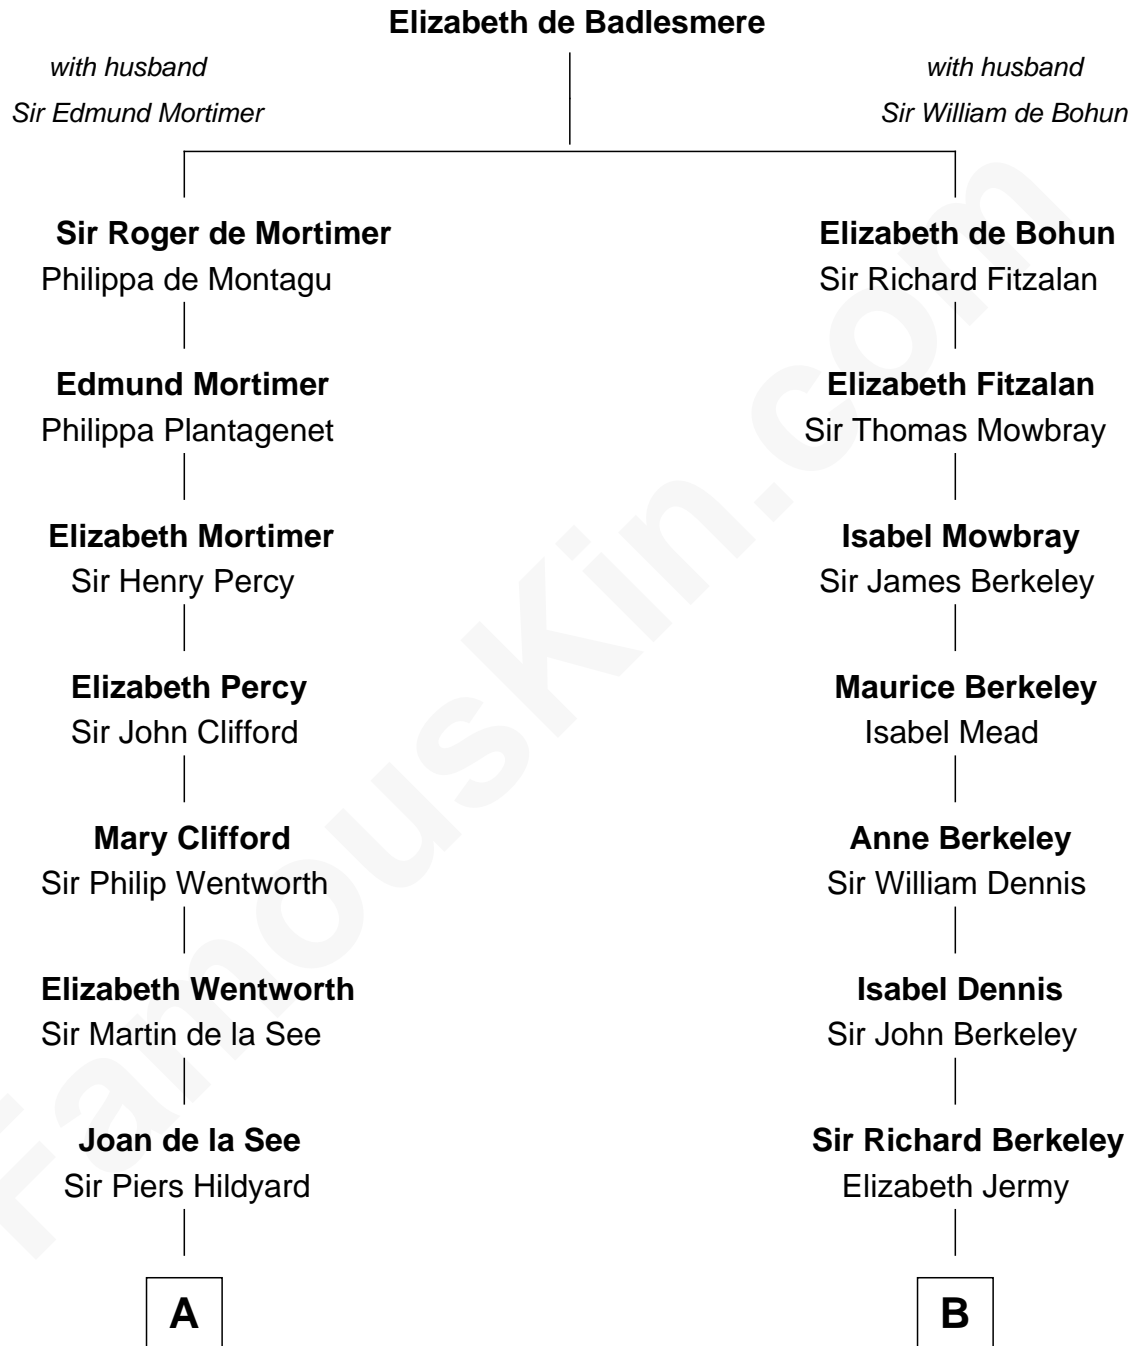

FamousKin.com

Relationship Chart of

Rev. William Skepper

(c1597 - c1650) Great Migration Immigrant 1639

10th cousin 10 times removed of

Warren Buffett

Chairman & CEO, Berkshire Hathaway