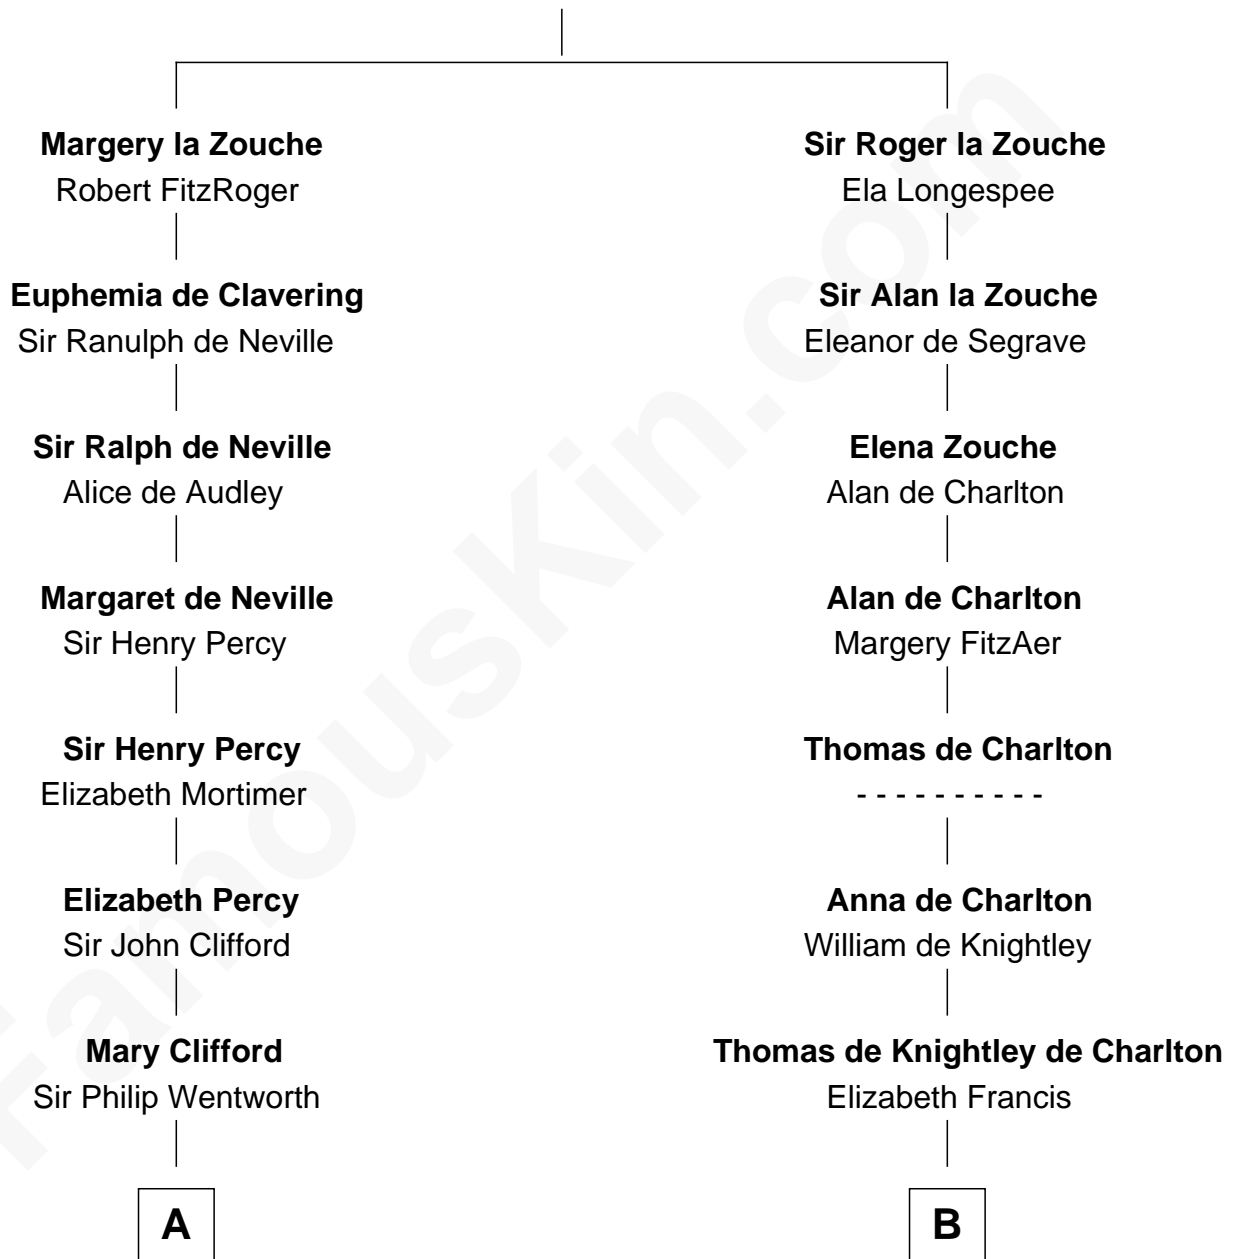

FamousKin.com

Relationship Chart of

Rev. William Skepper

(c1597 - c1650) Great Migration Immigrant 1639

12th cousin 7 times removed of

John Davis

14th and 17th Governor of Massachusetts

Alan la Zouche

Ellen de Quincy

C

|
Simon Davis
Hannah Gates

|
Isaac Davis
Anna Brigham

|
John Davis
14th and 17th Governor of Massachusetts

FamousKin.com