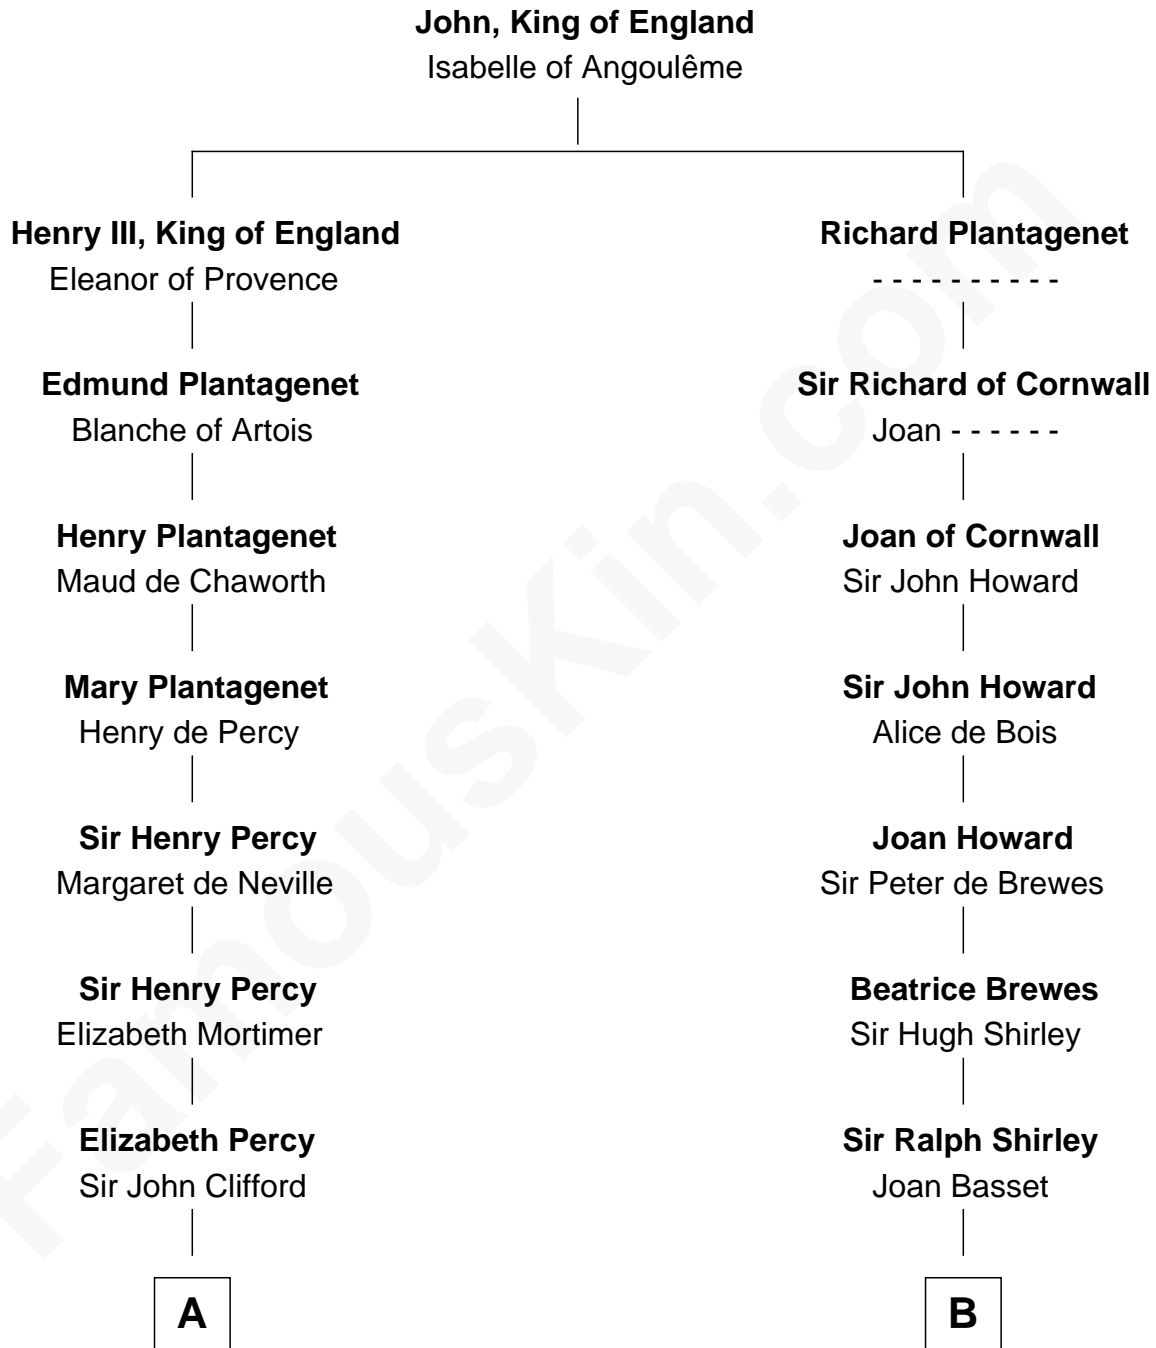

FamousKin.com

Relationship Chart of

Rev. William Skepper

(c1597 - c1650) Great Migration Immigrant 1639

13th cousin 8 times removed of

William Henry Moore

Co-Founder, U.S. Steel and Nabisco

C

Sarah Browne
George Beckwith

George Beckwith
Rachel Marsh

George Beckwith
Mary Bradley

Rachael Arvilla Beckwith
Nathaniel Ford Moore

William Henry Moore
Co-Founder, U.S. Steel and Nabisco

FamousKin.com