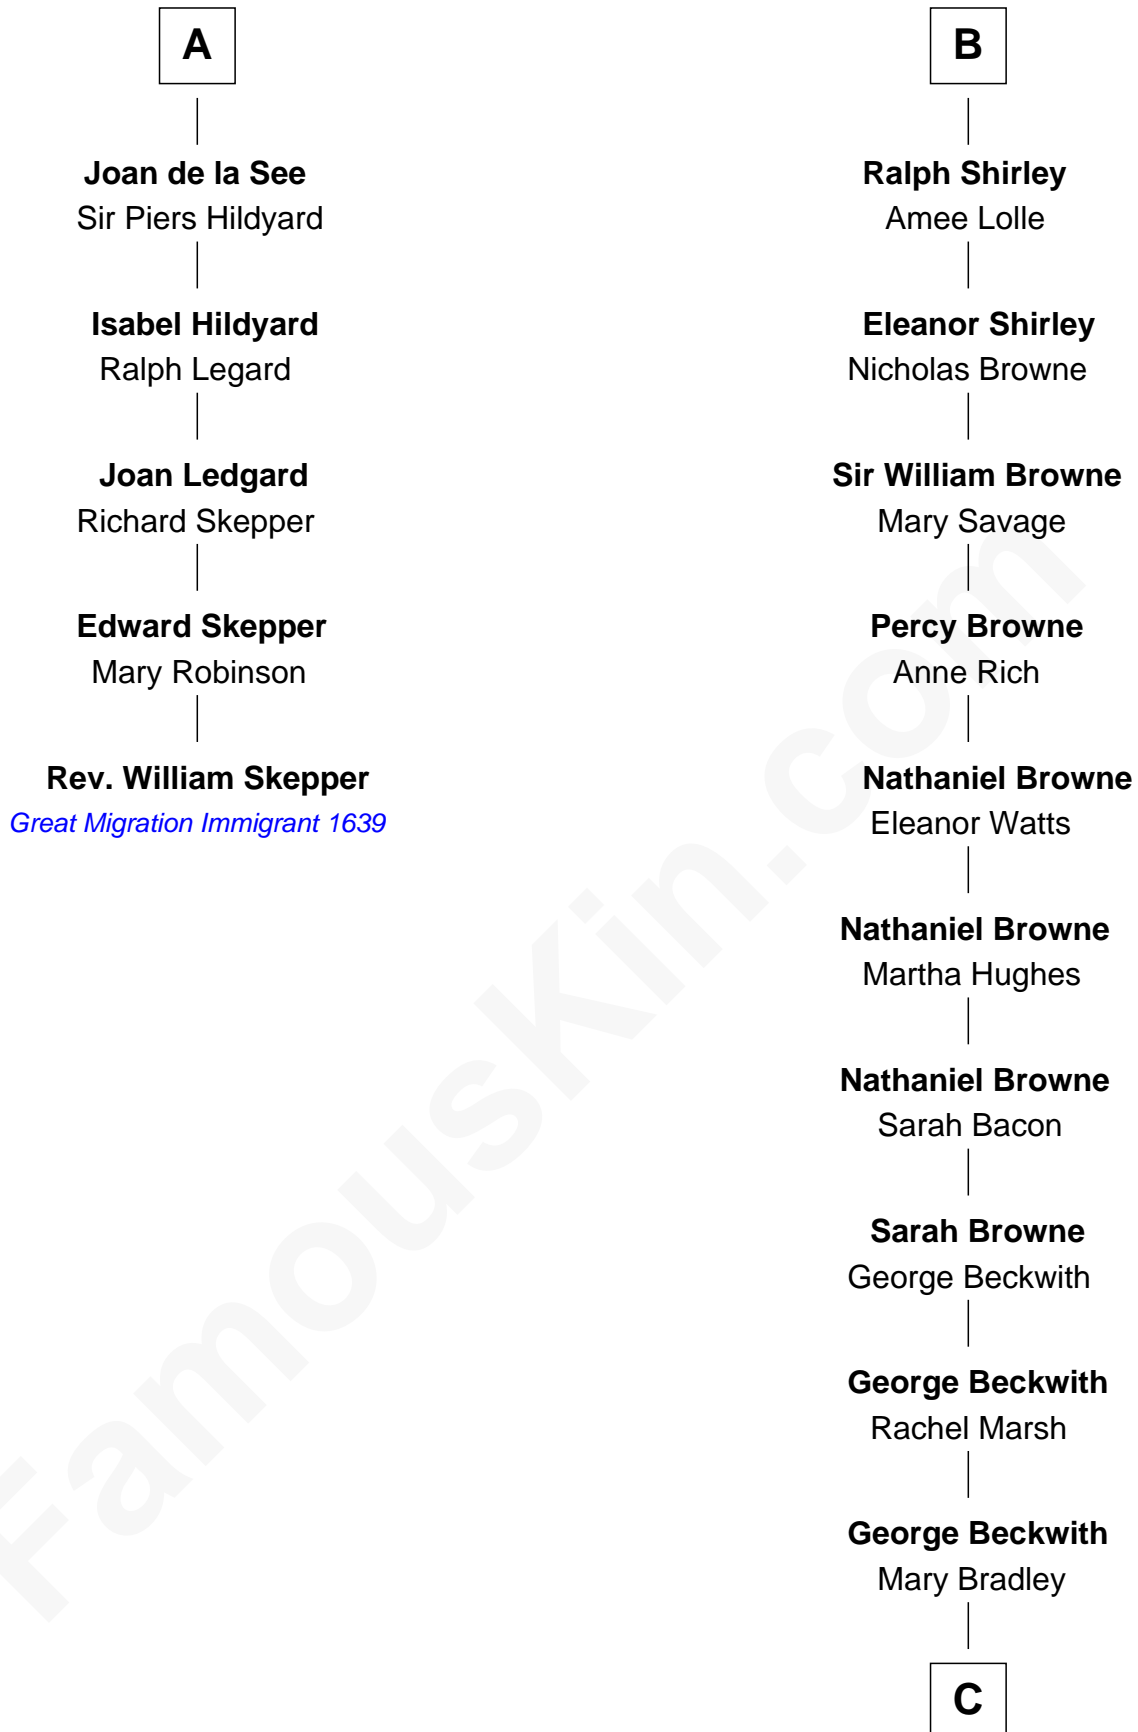

FamousKin.com

Relationship Chart of

Rev. William Skepper

(c1597 - c1650) Great Migration Immigrant 1639

11th cousin 7 times removed of

William Henry Moore

Co-Founder, U.S. Steel and Nabisco

C

Rachael Arvilla Beckwith

Nathaniel Ford Moore

William Henry Moore

Co-Founder, U.S. Steel and Nabisco

FamousKin.com