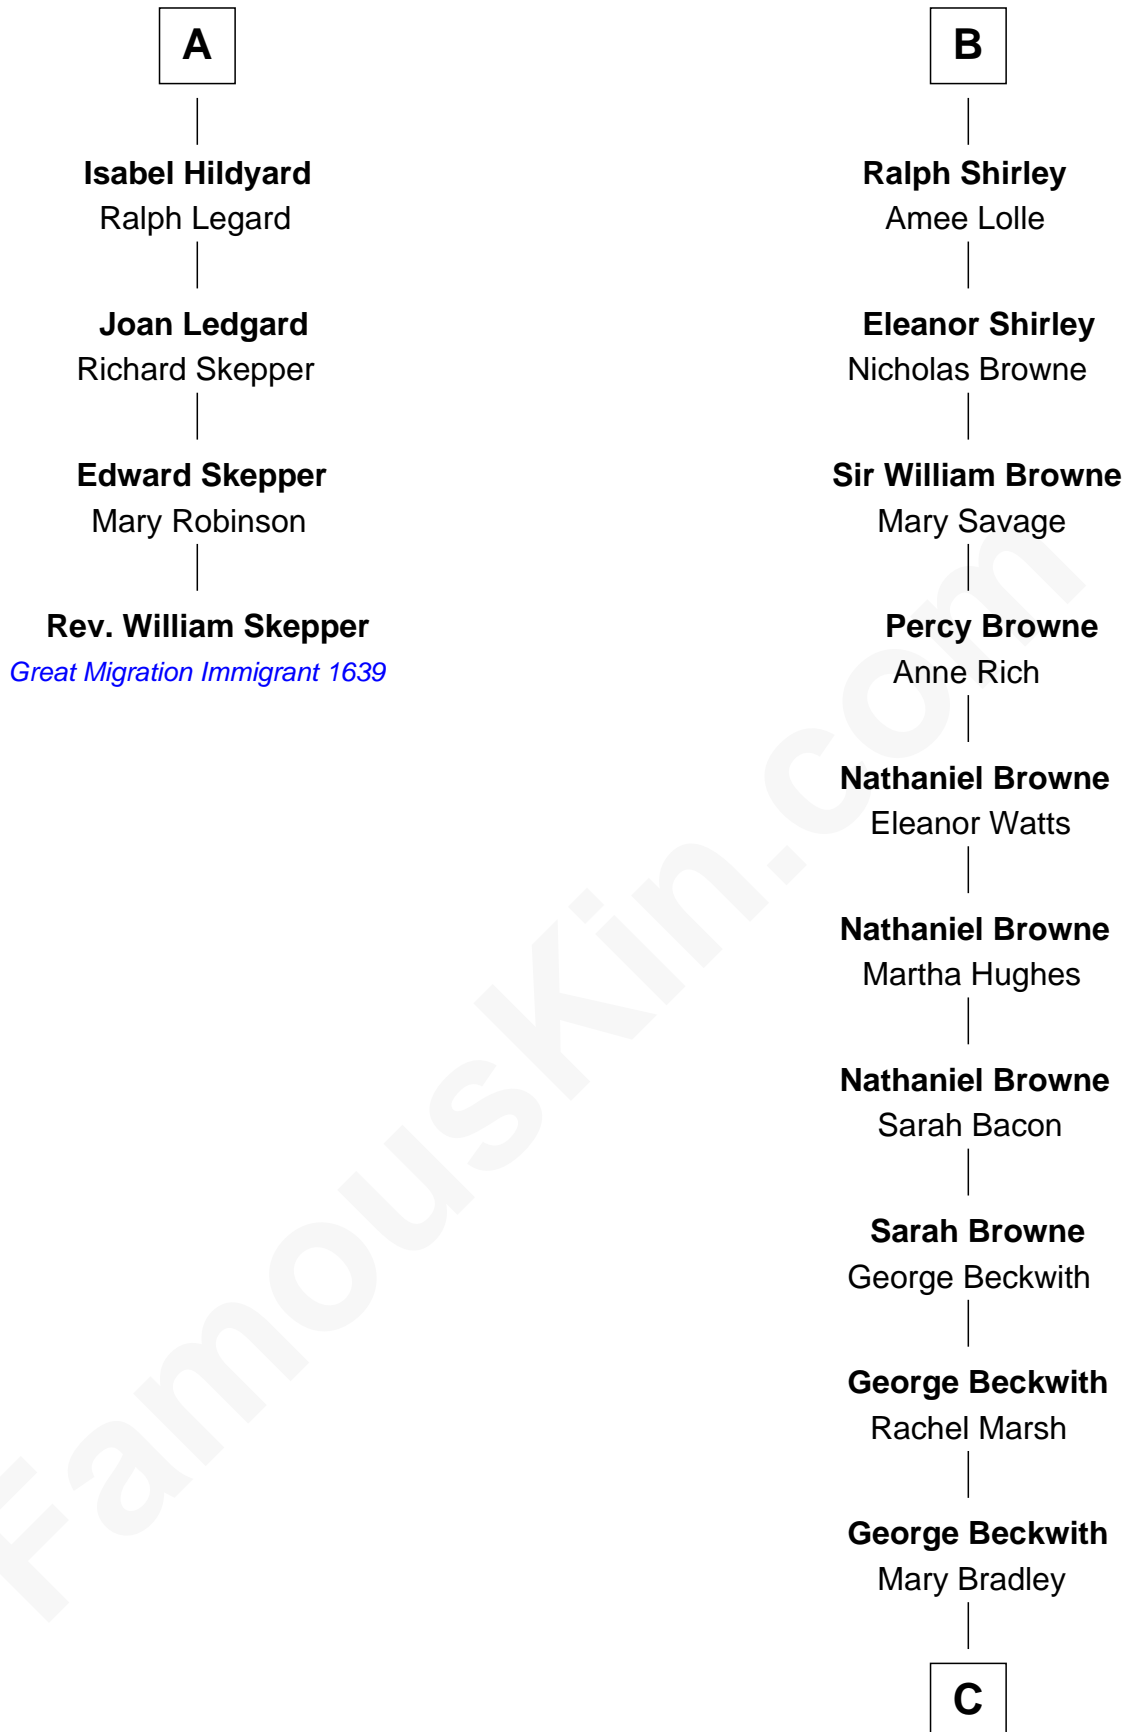

FamousKin.com

Relationship Chart of

Rev. William Skepper

(c1597 - c1650) Great Migration Immigrant 1639

10th cousin 8 times removed of

William Henry Moore

Co-Founder, U.S. Steel and Nabisco

Bartholomew de Badlesmere

Margaret de Clare

Margaret de Badlesmere

Sir John de Tibetot

Sir Robert de Tibetot

Margaret Deincourt

Elizabeth de Tibetot

Sir Philip le Despencer

Margery Despencer

Margery de Badlesmere

Sir William de Ros

Maud de Roos

John de Welles

Margery de Welles

Stephen le Scrope

Maude le Scrope

Sir Baldwin Freville

Margaret Freville

Sir Hugh Willoughby

Eleanor Willoughby

John Shirley

Robert Shirley

B

C

—
Rachael Arvilla Beckwith