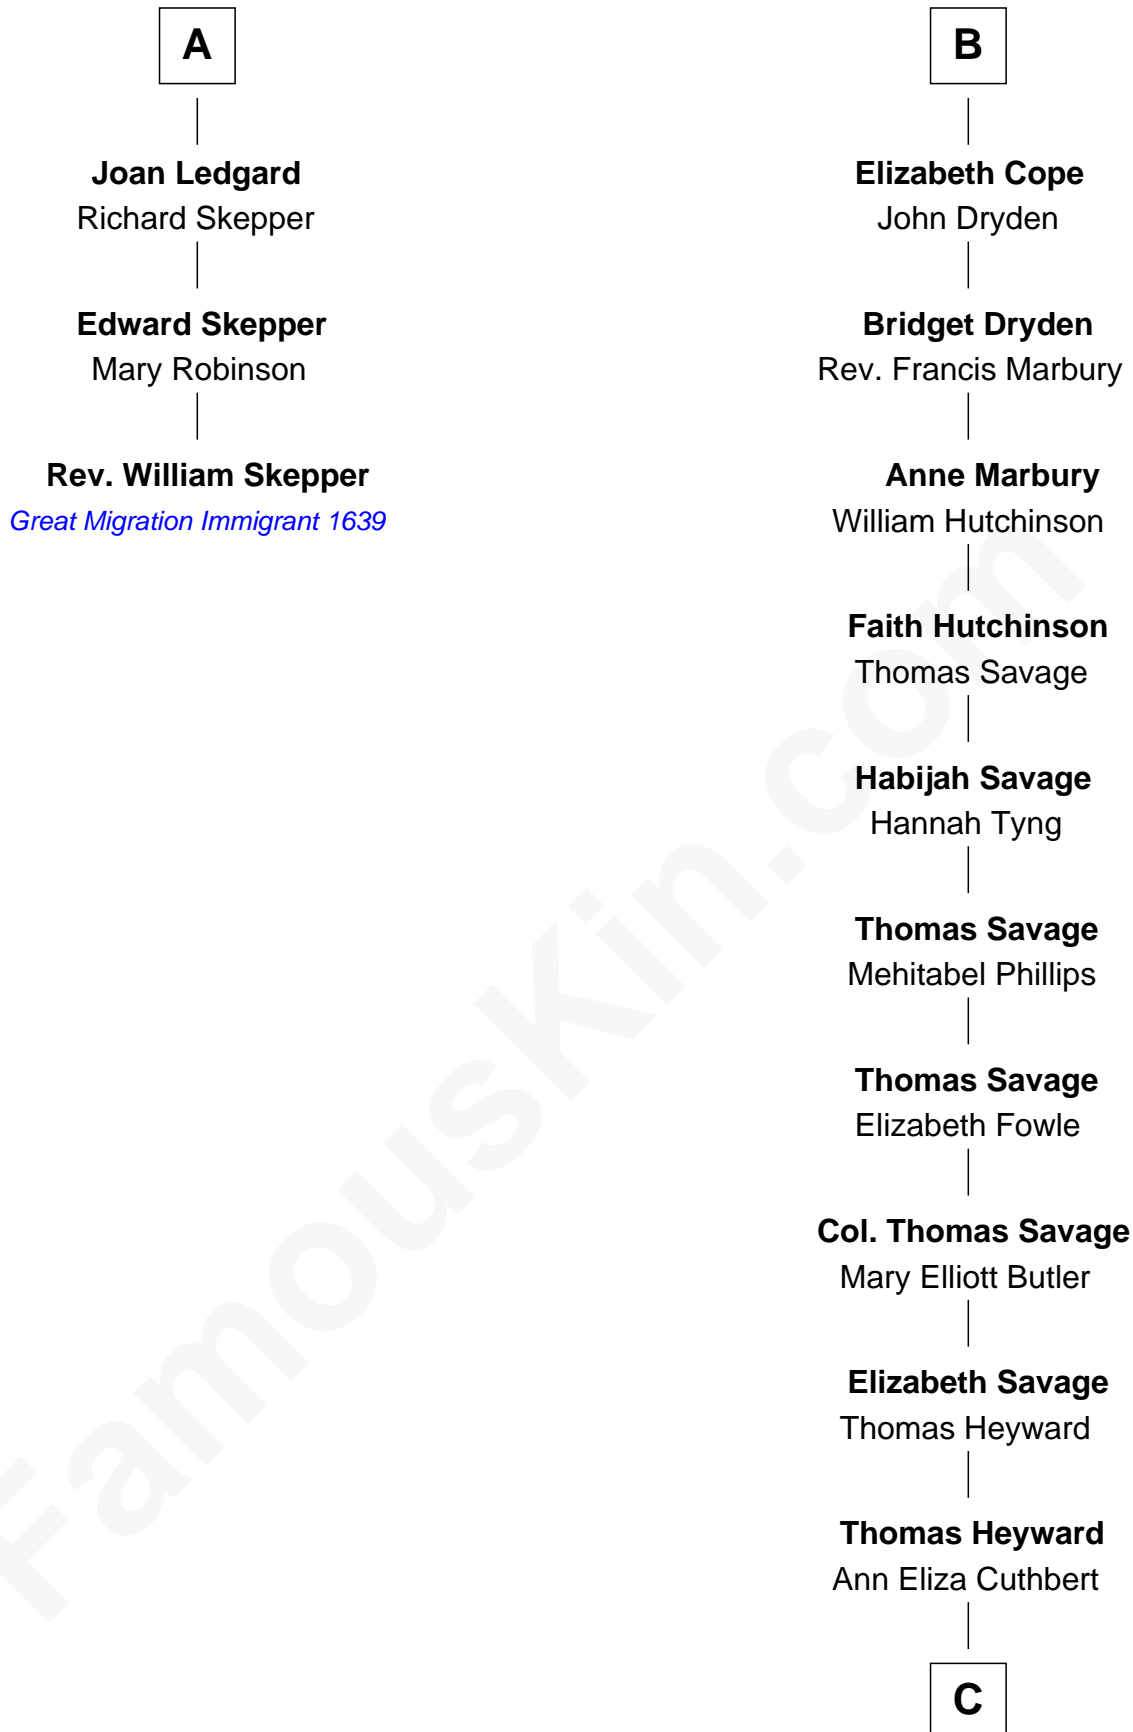

## Relationship Chart of

### Rev. William Skepper

(c1597 - c1650) Great Migration Immigrant 1639

9th cousin 11 times removed of

### DuBose Heyward

Author of *Porgy* (*Porgy & Bess*)

**C**

**Thomas Savage Heyward**

Georgianna Hasell

**Thomas Savage Heyward**

Louisa Watkins

**Edwin Watkins Heyward**