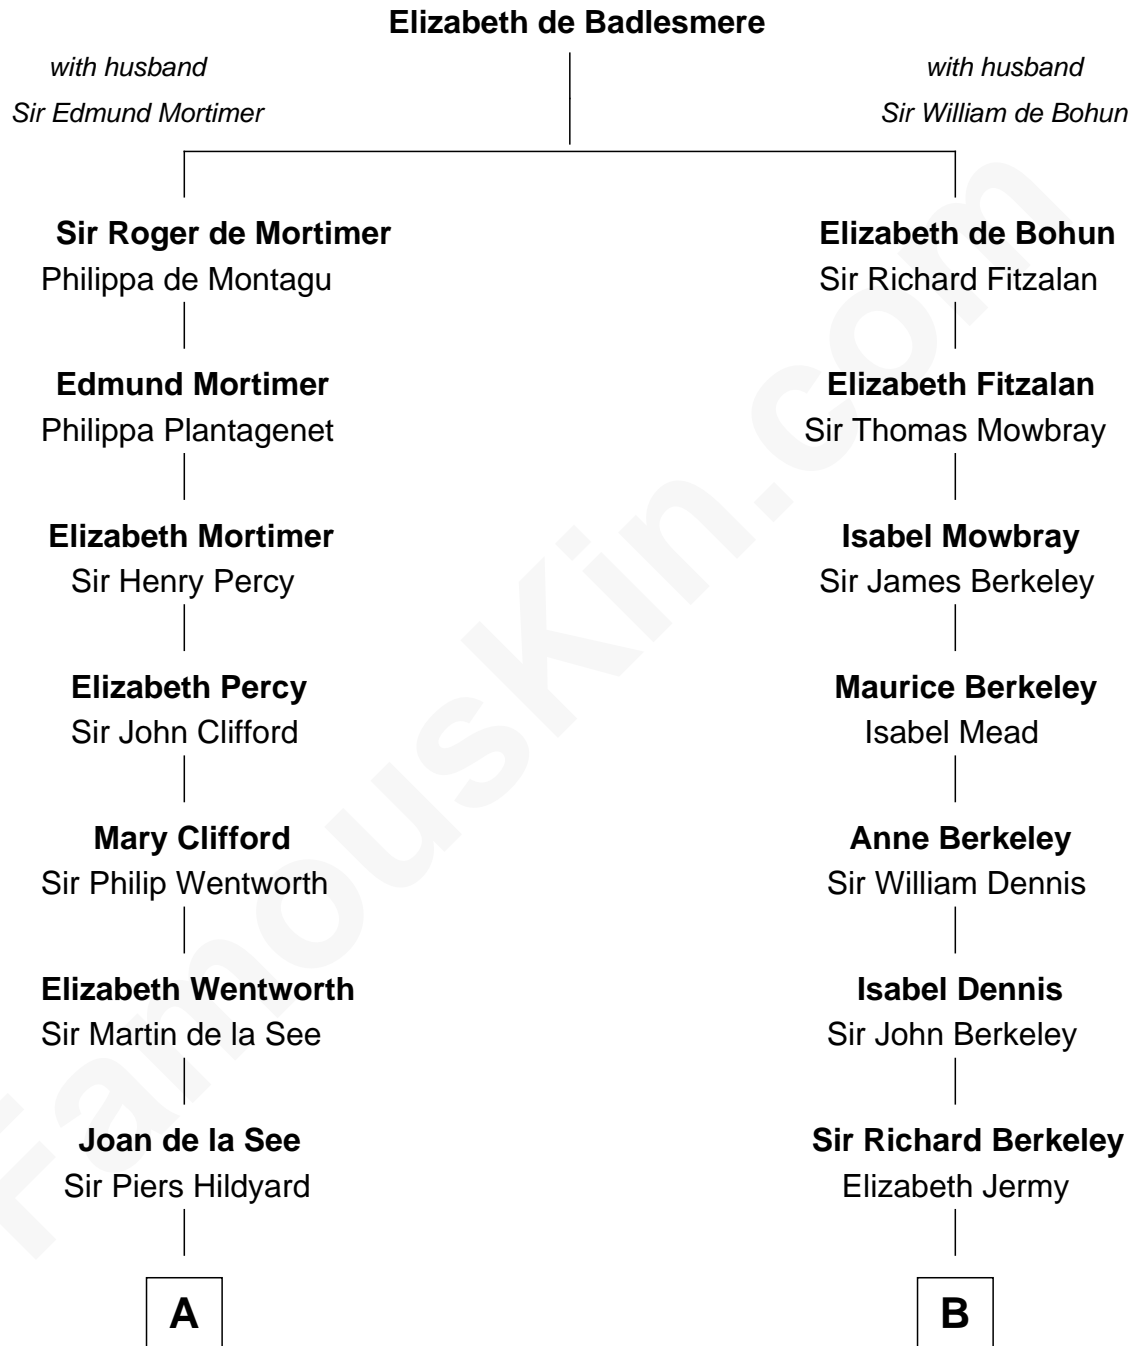

FamousKin.com

Relationship Chart of

Rev. William Skepper

(c1597 - c1650) Great Migration Immigrant 1639

10th cousin 4 times removed of

Samuel Prescott

Completed Paul Revere's Midnight Ride

A

Isabel Hildyard

Ralph Legard

Joan Ledgard

Richard Skepper

Edward Skepper

Mary Robinson

Rev. William Skepper

Great Migration Immigrant 1639

B

Mary Berkeley

Sir John Hungerford

Bridget Hungerford

Sir William Lisle

John Lisle

Alice Beckenshaw

Alice Lisle