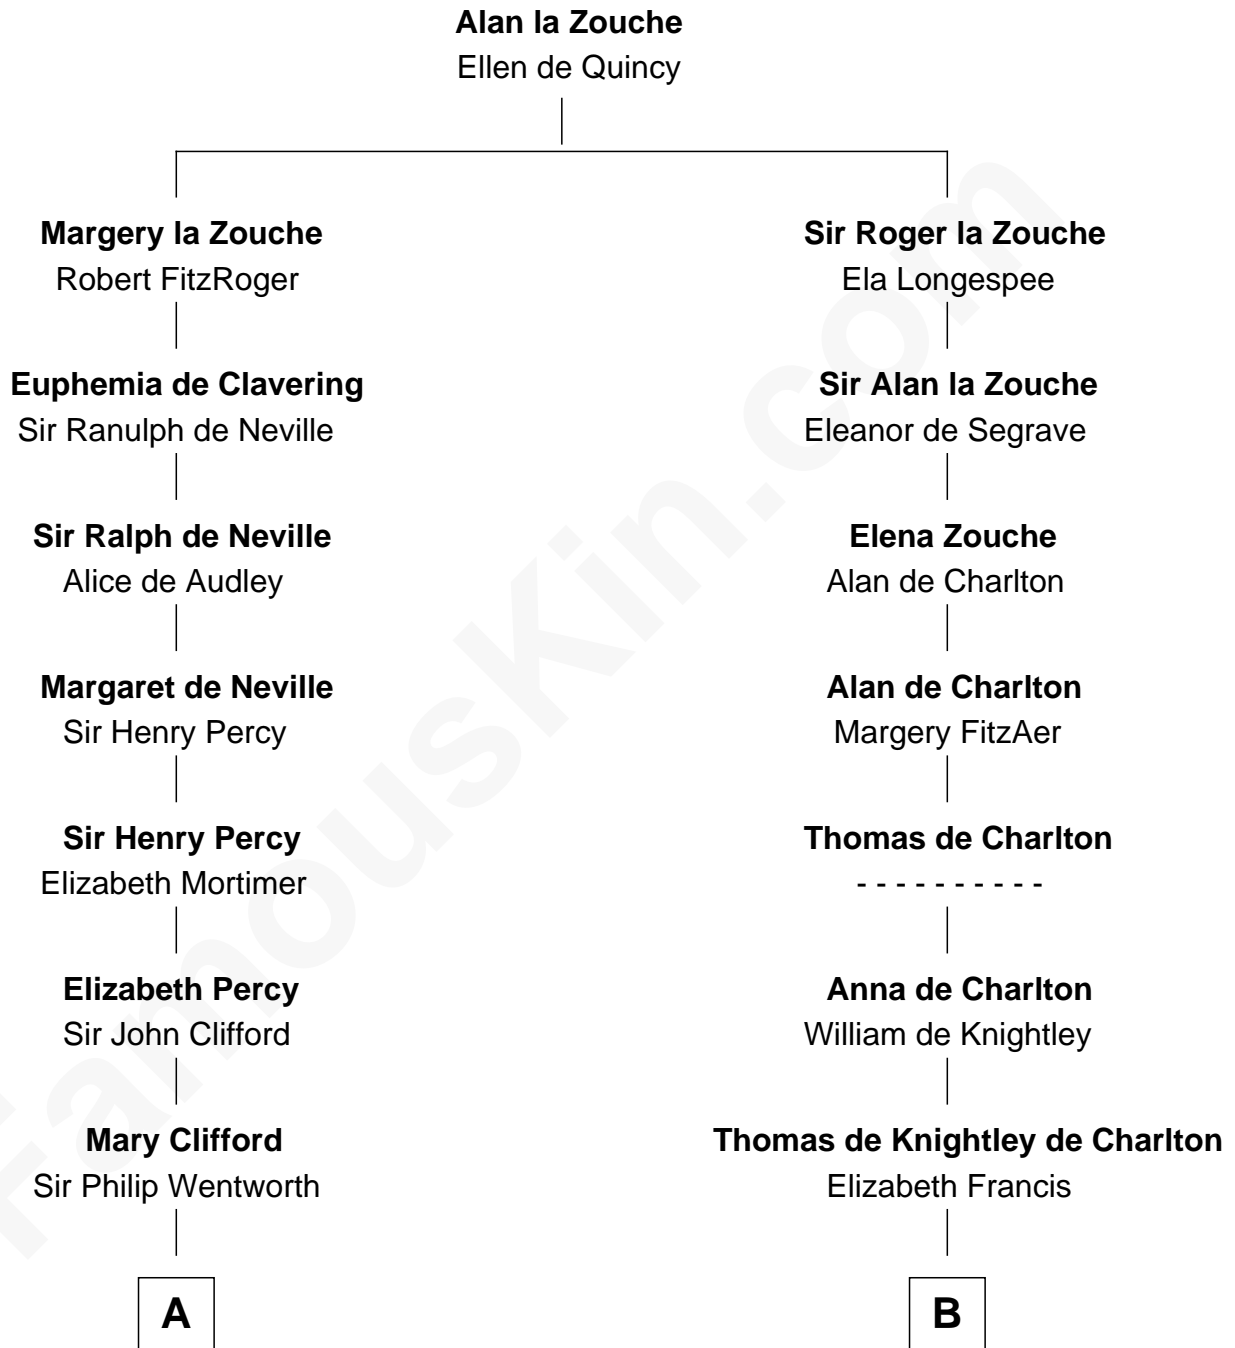

FamousKin.com

Relationship Chart of

Rev. William Skepper

(c1597 - c1650) Great Migration Immigrant 1639

12th cousin 9 times removed of

John Davis Long

32nd Governor of Massachusetts