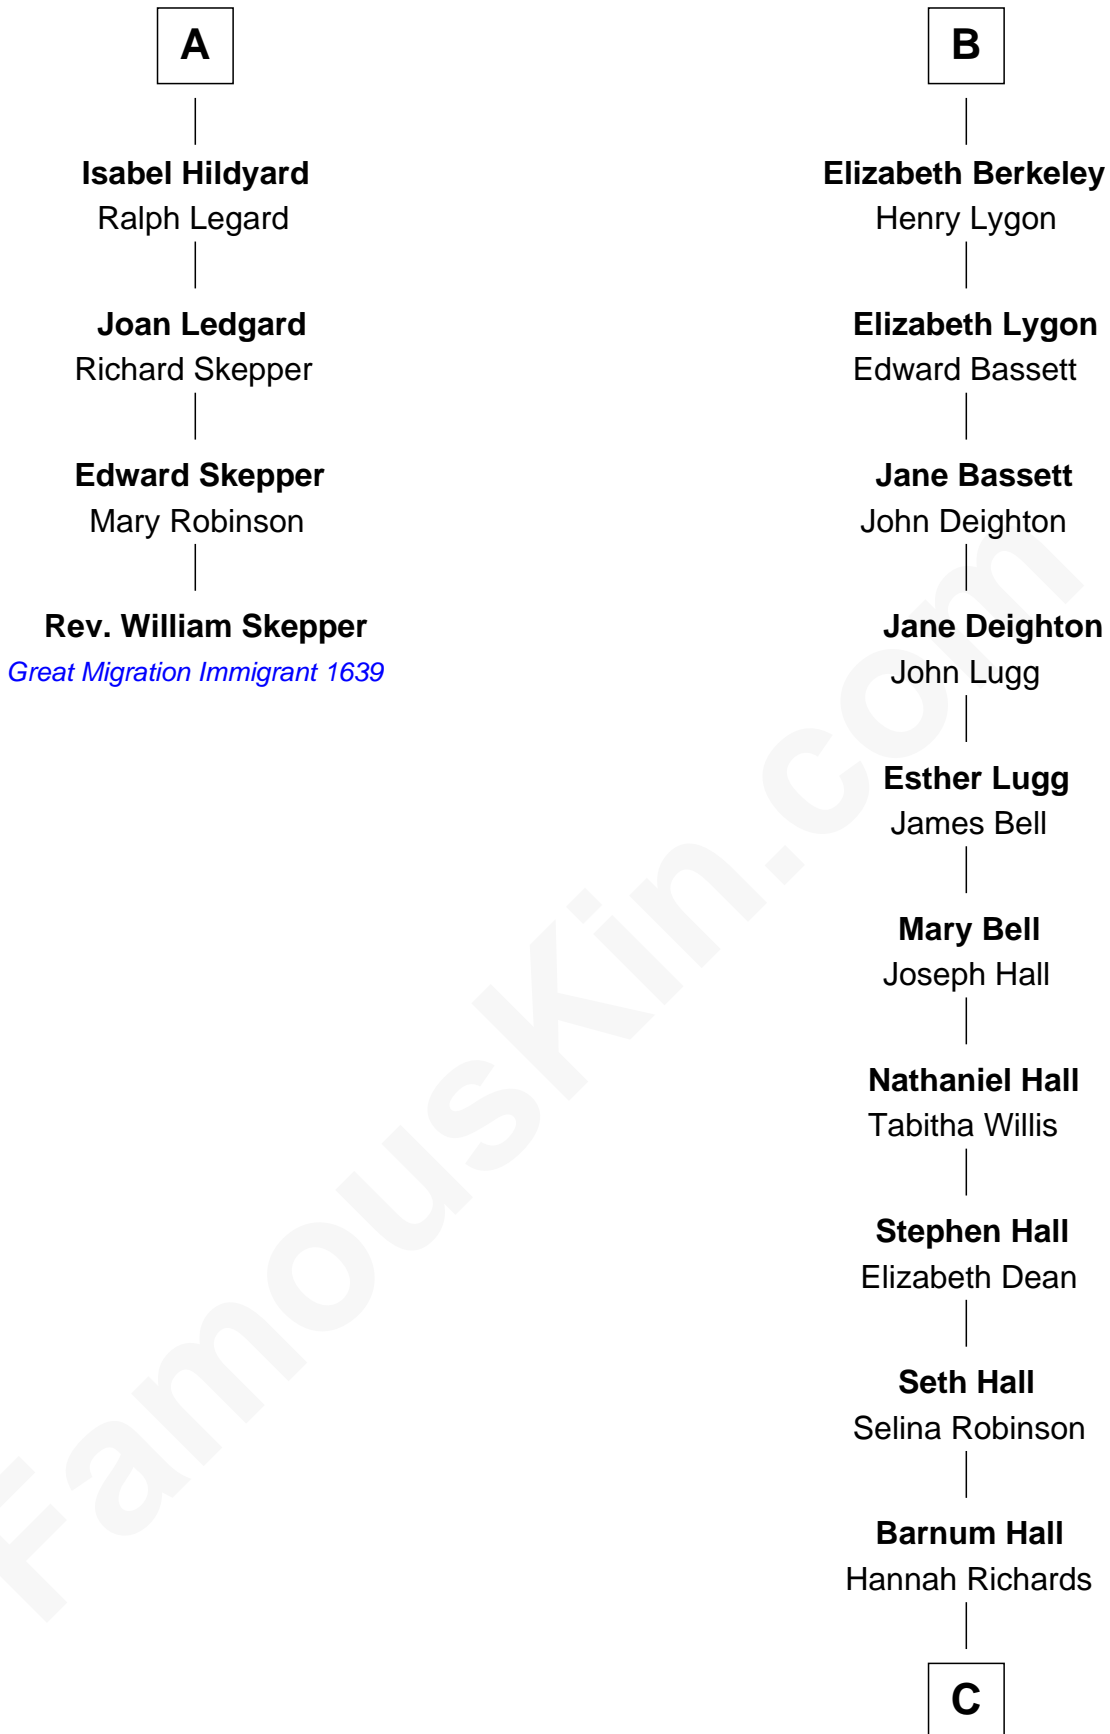

### Rev. William Skepper

(c1597 - c1650) Great Migration Immigrant 1639

10th cousin 11 times removed of

**Geena Davis**

Movie and TV Actress

**Henry Plantagenet**  
Maud de Chaworth

**Mary Plantagenet**  
Henry de Percy

**Joan de la See**  
Sir Piers Hildyard

**A**

**Joan of Lancaster**  
John de Mowbray

**John de Mowbray**  
Elizabeth de Segrave

**Sir Thomas Mowbray**  
Elizabeth Fitzalan

**Isabel Mowbray**  
Sir James Berkeley

**Maurice Berkeley**  
Isabel Mead

**Anne Berkeley**  
Sir William Dennis

**Isabel Dennis**  
Sir John Berkeley

**B**

**C**

**Lysander Richards Hall**

Rachel Bassett

**Elbert Lysander Hall**