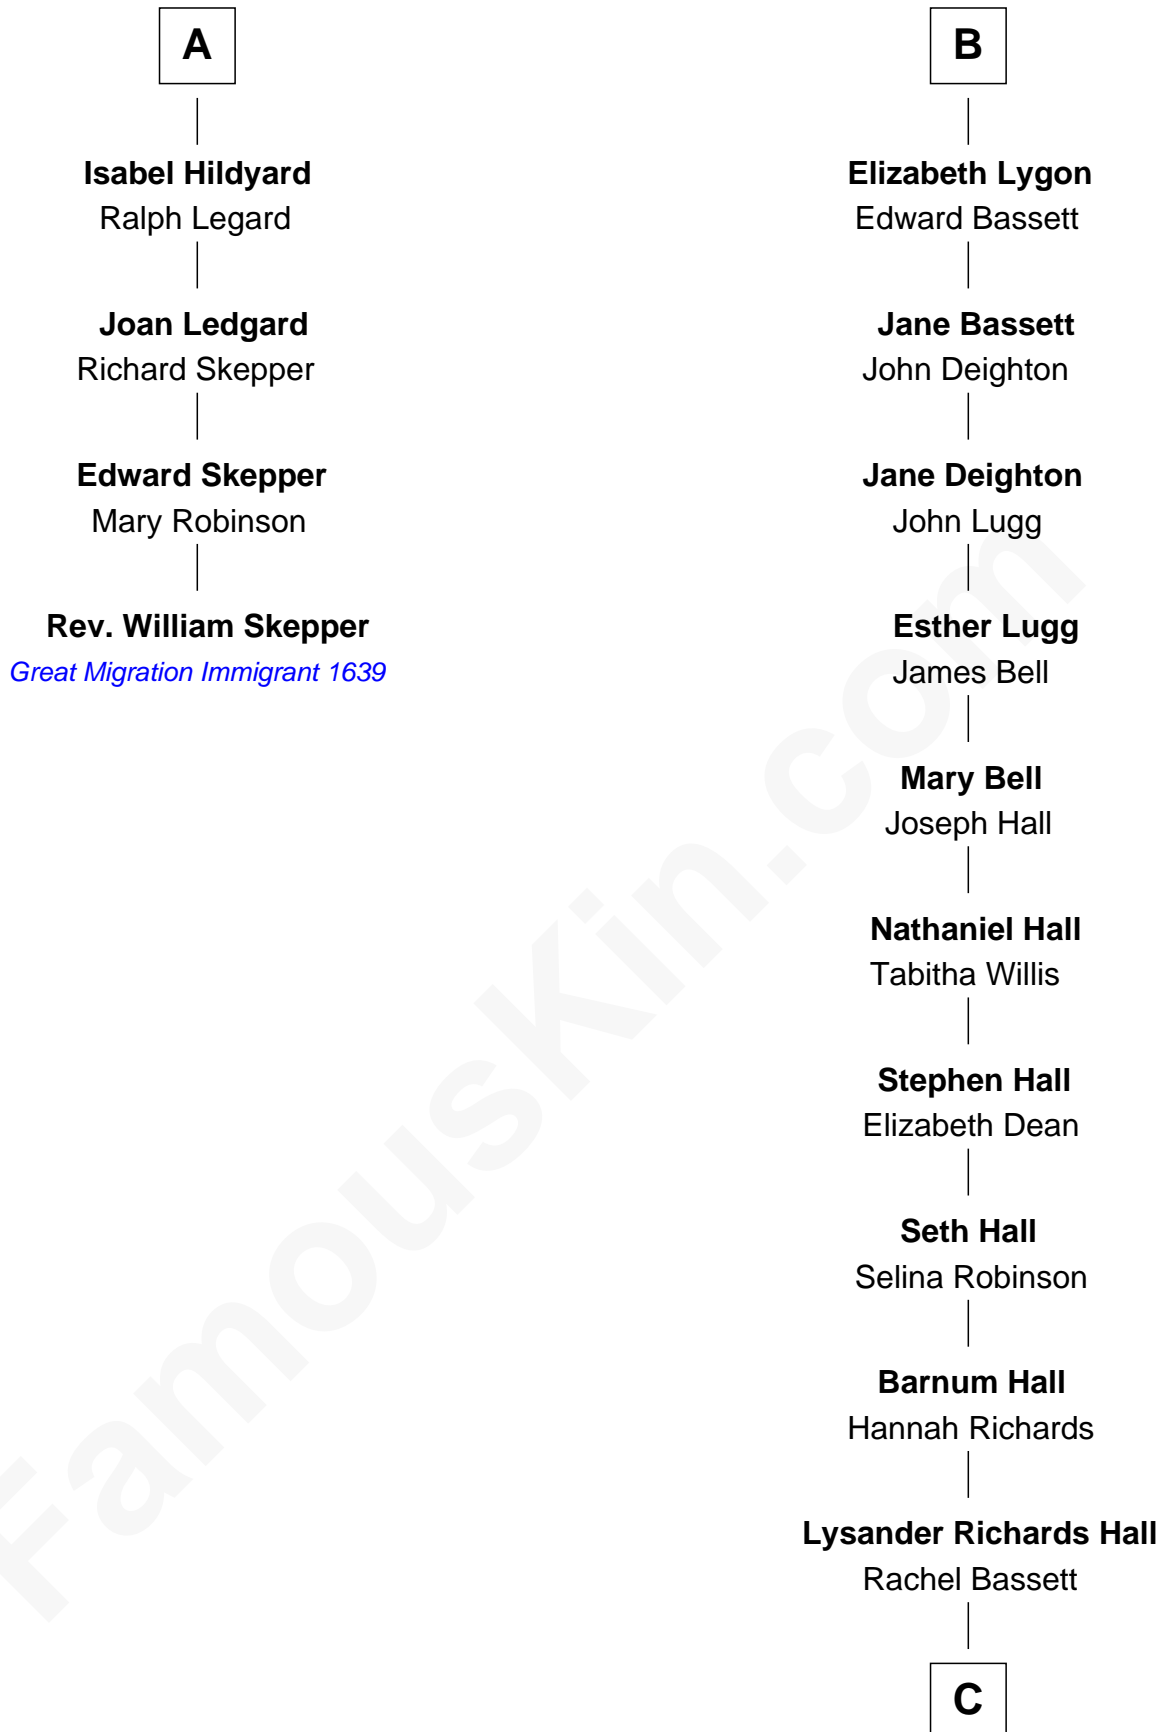

### Rev. William Skepper

(c1597 - c1650) Great Migration Immigrant 1639

10th cousin 10 times removed of

**Geena Davis**

Movie and TV Actress

**Elizabeth de Badlesmere**

*with husband*  
Sir Edmund Mortimer

*with husband*  
Sir William de Bohun

**Sir Roger de Mortimer**  
Philippa de Montagu

**Elizabeth de Bohun**  
Sir Richard Fitzalan

**Edmund Mortimer**  
Philippa Plantagenet

**Elizabeth Fitzalan**  
Sir Thomas Mowbray

**Elizabeth Mortimer**  
Sir Henry Percy

**Isabel Mowbray**  
Sir James Berkeley

**Elizabeth Percy**  
Sir John Clifford

**Maurice Berkeley**  
Isabel Mead

**Mary Clifford**  
Sir Philip Wentworth

**Anne Berkeley**  
Sir William Dennis

**Elizabeth Wentworth**  
Sir Martin de la See

**Isabel Dennis**  
Sir John Berkeley

**Joan de la See**  
Sir Piers Hildyard

**Elizabeth Berkeley**  
Henry Lygon

**A**

**B**

**C**

**Elbert Lysander Hall**

Lucy J. Price