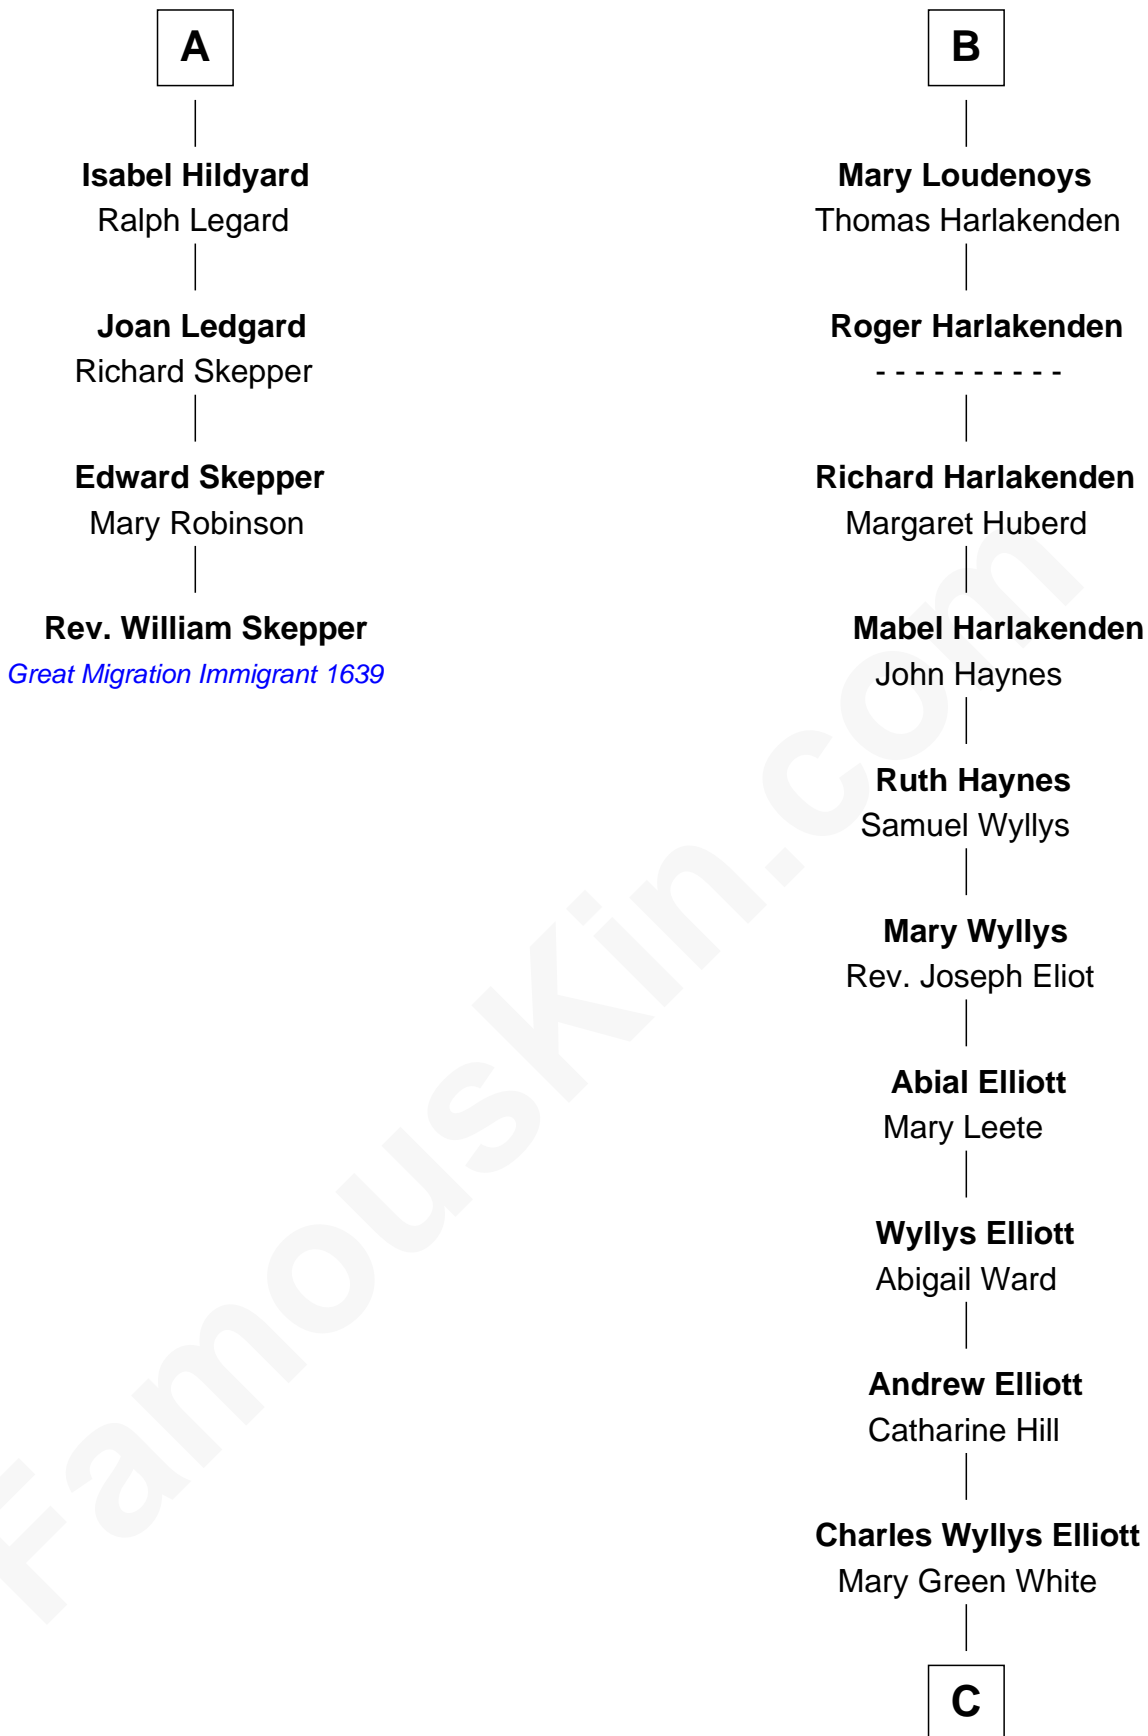

FamousKin.com

Relationship Chart of

Rev. William Skepper

(c1597 - c1650) Great Migration Immigrant 1639

10th cousin 10 times removed of

Ali Wentworth

TV Actress and Comedienne

Elizabeth de Badlesmere

Elizabeth Mortimer
Sir Henry Percy

Anne Plantagenet
Sir William Bouchier

Elizabeth Percy
Sir John Clifford

Sir John Bouchier
Margaret Berners

Mary Clifford
Sir Philip Wentworth

Sir Humphrey Bouchier
Elizabeth Tilney

Elizabeth Wentworth
Sir Martin de la See

Anne Bouchier
Thomas Fiennes

Joan de la See
Sir Piers Hildyard

Catherine Fiennes
Richard Loudenoys

A

B

C

Howard Elliott

Janet January

Janet January Elliott

Richard Bryant Hobart

Mable Bryant Hobart

Eric Bartlett Wentworth

Ali Wentworth

TV Actress and Comedienne