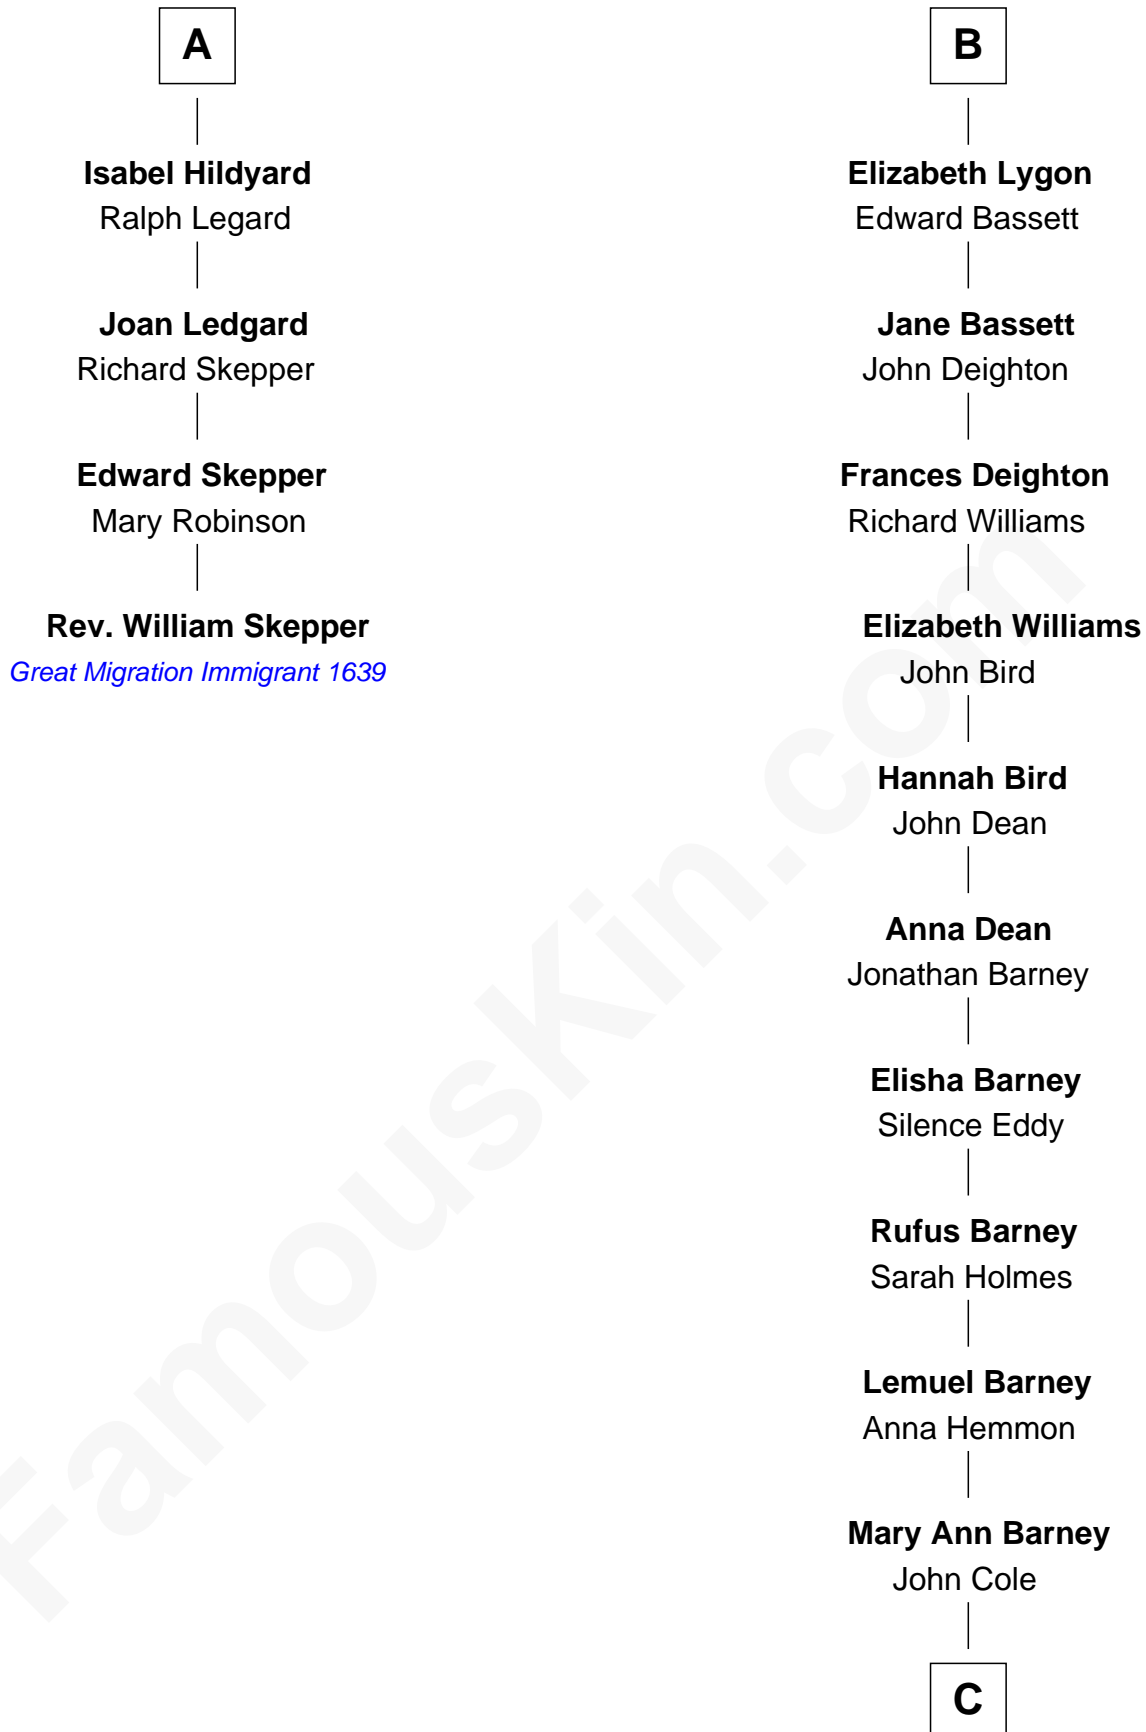

FamousKin.com

Relationship Chart of

Rev. William Skepper

(c1597 - c1650) Great Migration Immigrant 1639

10th cousin 11 times removed of

Michael Lookinland

TV Actor

Elizabeth de Badlesmere

with husband
Sir Edmund Mortimer

with husband
Sir William de Bohun

Sir Roger de Mortimer
Philippa de Montagu

Elizabeth de Bohun
Sir Richard Fitzalan

Edmund Mortimer
Philippa Plantagenet

Elizabeth Fitzalan
Sir Thomas Mowbray

Elizabeth Mortimer
Sir Henry Percy

Isabel Mowbray
Sir James Berkeley

Elizabeth Percy
Sir John Clifford

Maurice Berkeley
Isabel Mead

Mary Clifford
Sir Philip Wentworth

Anne Berkeley
Sir William Dennis

Elizabeth Wentworth
Sir Martin de la See

Isabel Dennis
Sir John Berkeley

Joan de la See
Sir Piers Hildyard

Elizabeth Berkeley
Henry Lygon

A

B

C

Rufus Lemuel Cole

Matilda M. Hall