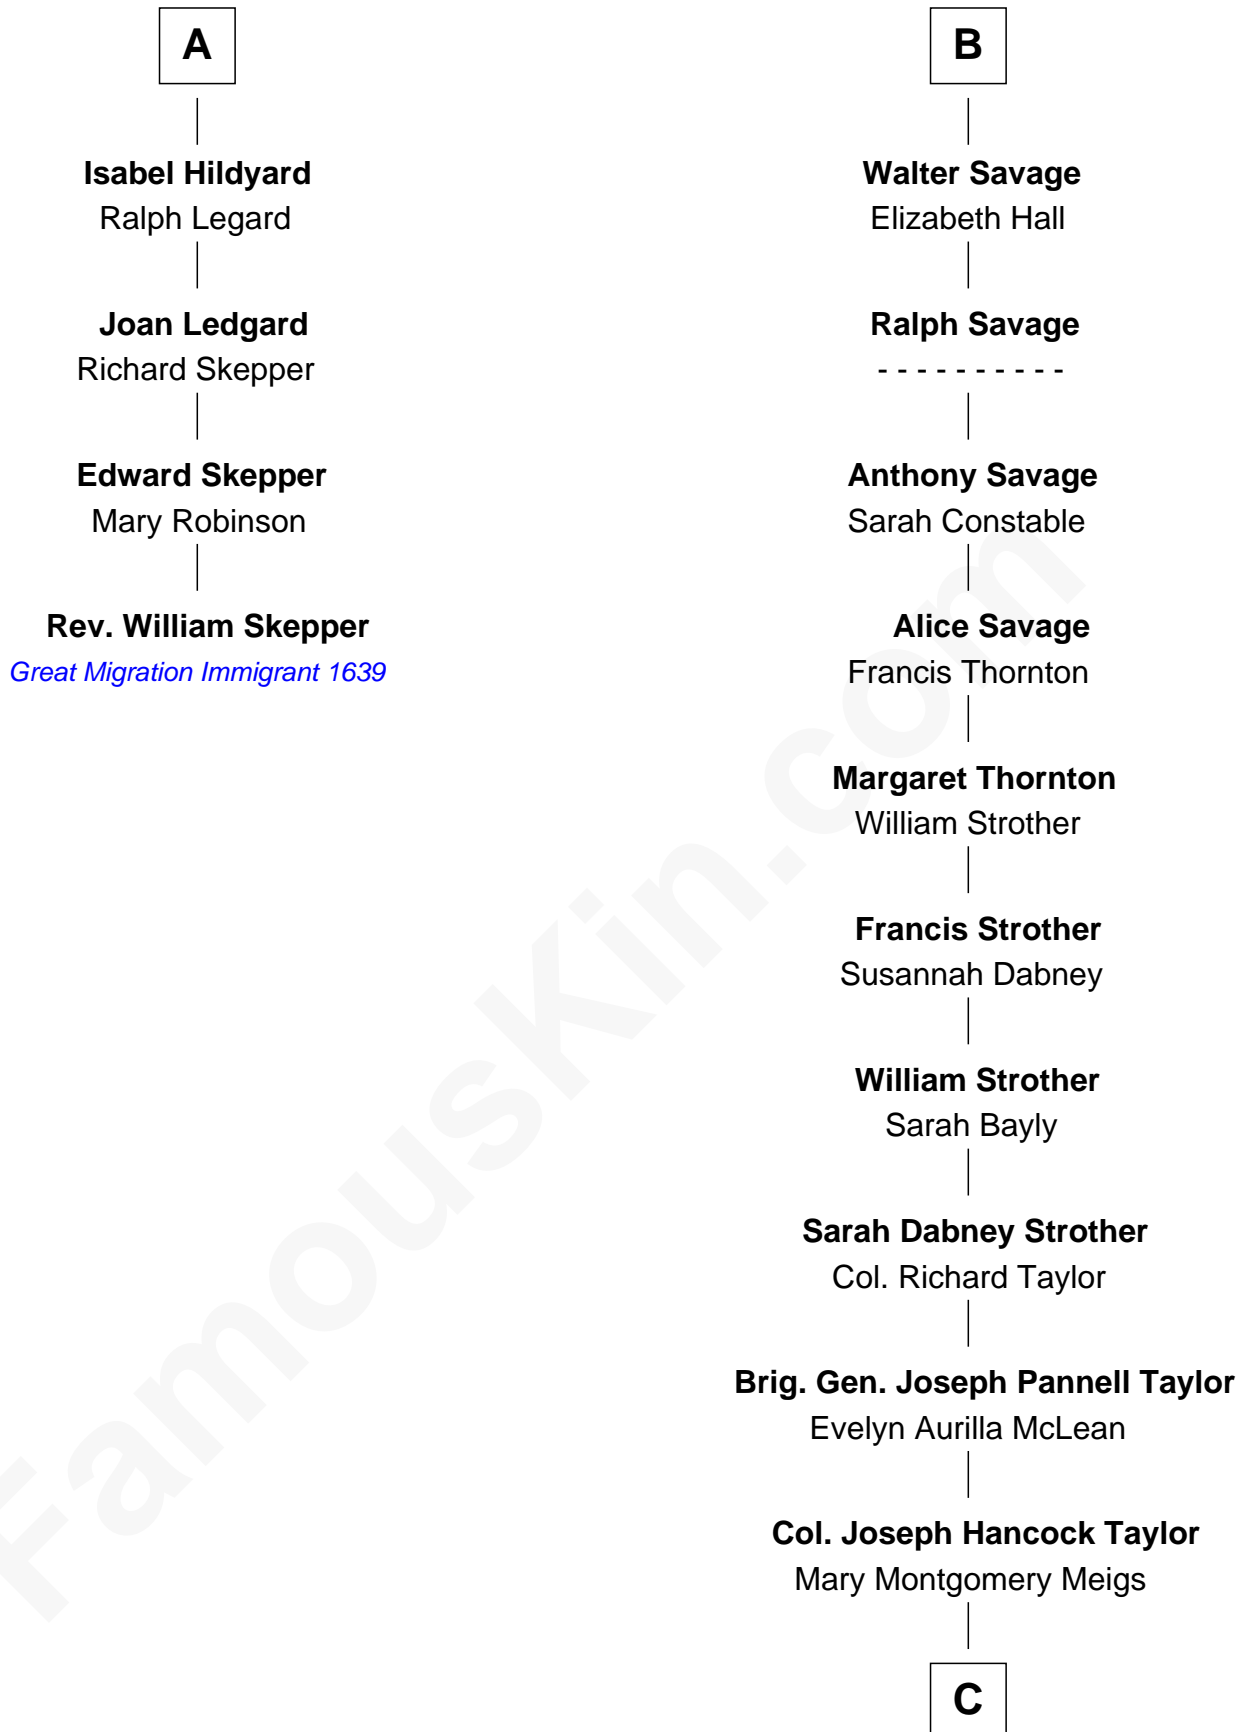

FamousKin.com

Relationship Chart of

Rev. William Skepper

(c1597 - c1650) Great Migration Immigrant 1639

10th cousin 10 times removed of

Parker Stevenson

TV and Movie Actor

Elizabeth de Badlesmere

Elizabeth Mortimer
Sir Henry Percy

Joan Goushill
Sir Thomas Stanley

Elizabeth Percy
Sir John Clifford

Katherine Stanley
Sir John Savage

Mary Clifford
Sir Philip Wentworth

Sir Christopher Savage
Anne Stanley

Elizabeth Wentworth
Sir Martin de la See

Sir Christopher Savage
Anne Lygon

Joan de la See
Sir Piers Hildyard

Francis Savage
Anne Sheldon

A

B

C

Evelyn Taylor