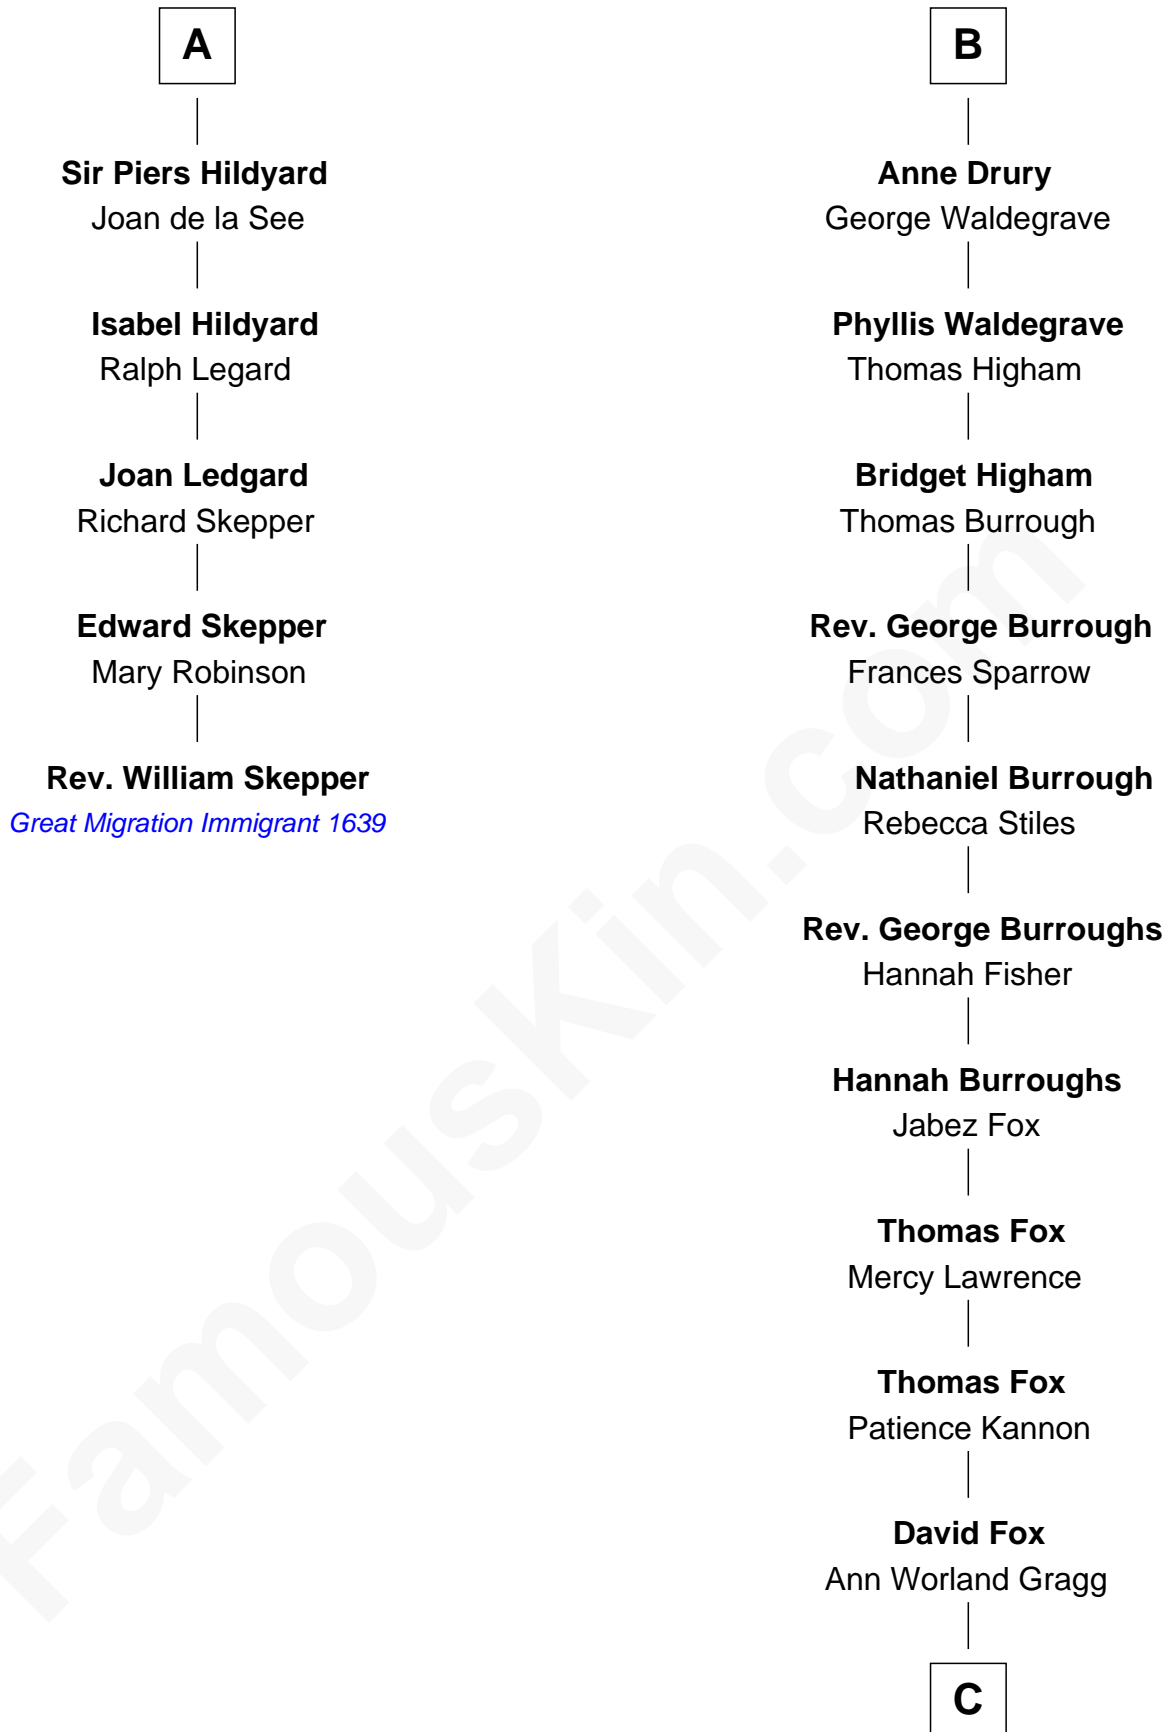

## Relationship Chart of

### Rev. William Skepper

(c1597 - c1650) Great Migration Immigrant 1639

11th cousin 10 times removed of

**Bob Moore**

Co-Founder, Bob's Red Mill

**Sir Gilbert de Clare**

Joan of Acre

**C**

—  
**Morris Fox**

Sarah A. Smith

—  
**Violette Fox**

Daniel Francis Learnard

—  
**Clinton Morris Learnard**

Gertrude Maud Yost

—  
**Doris Dell Learnard**

Kenneth Earl Moore